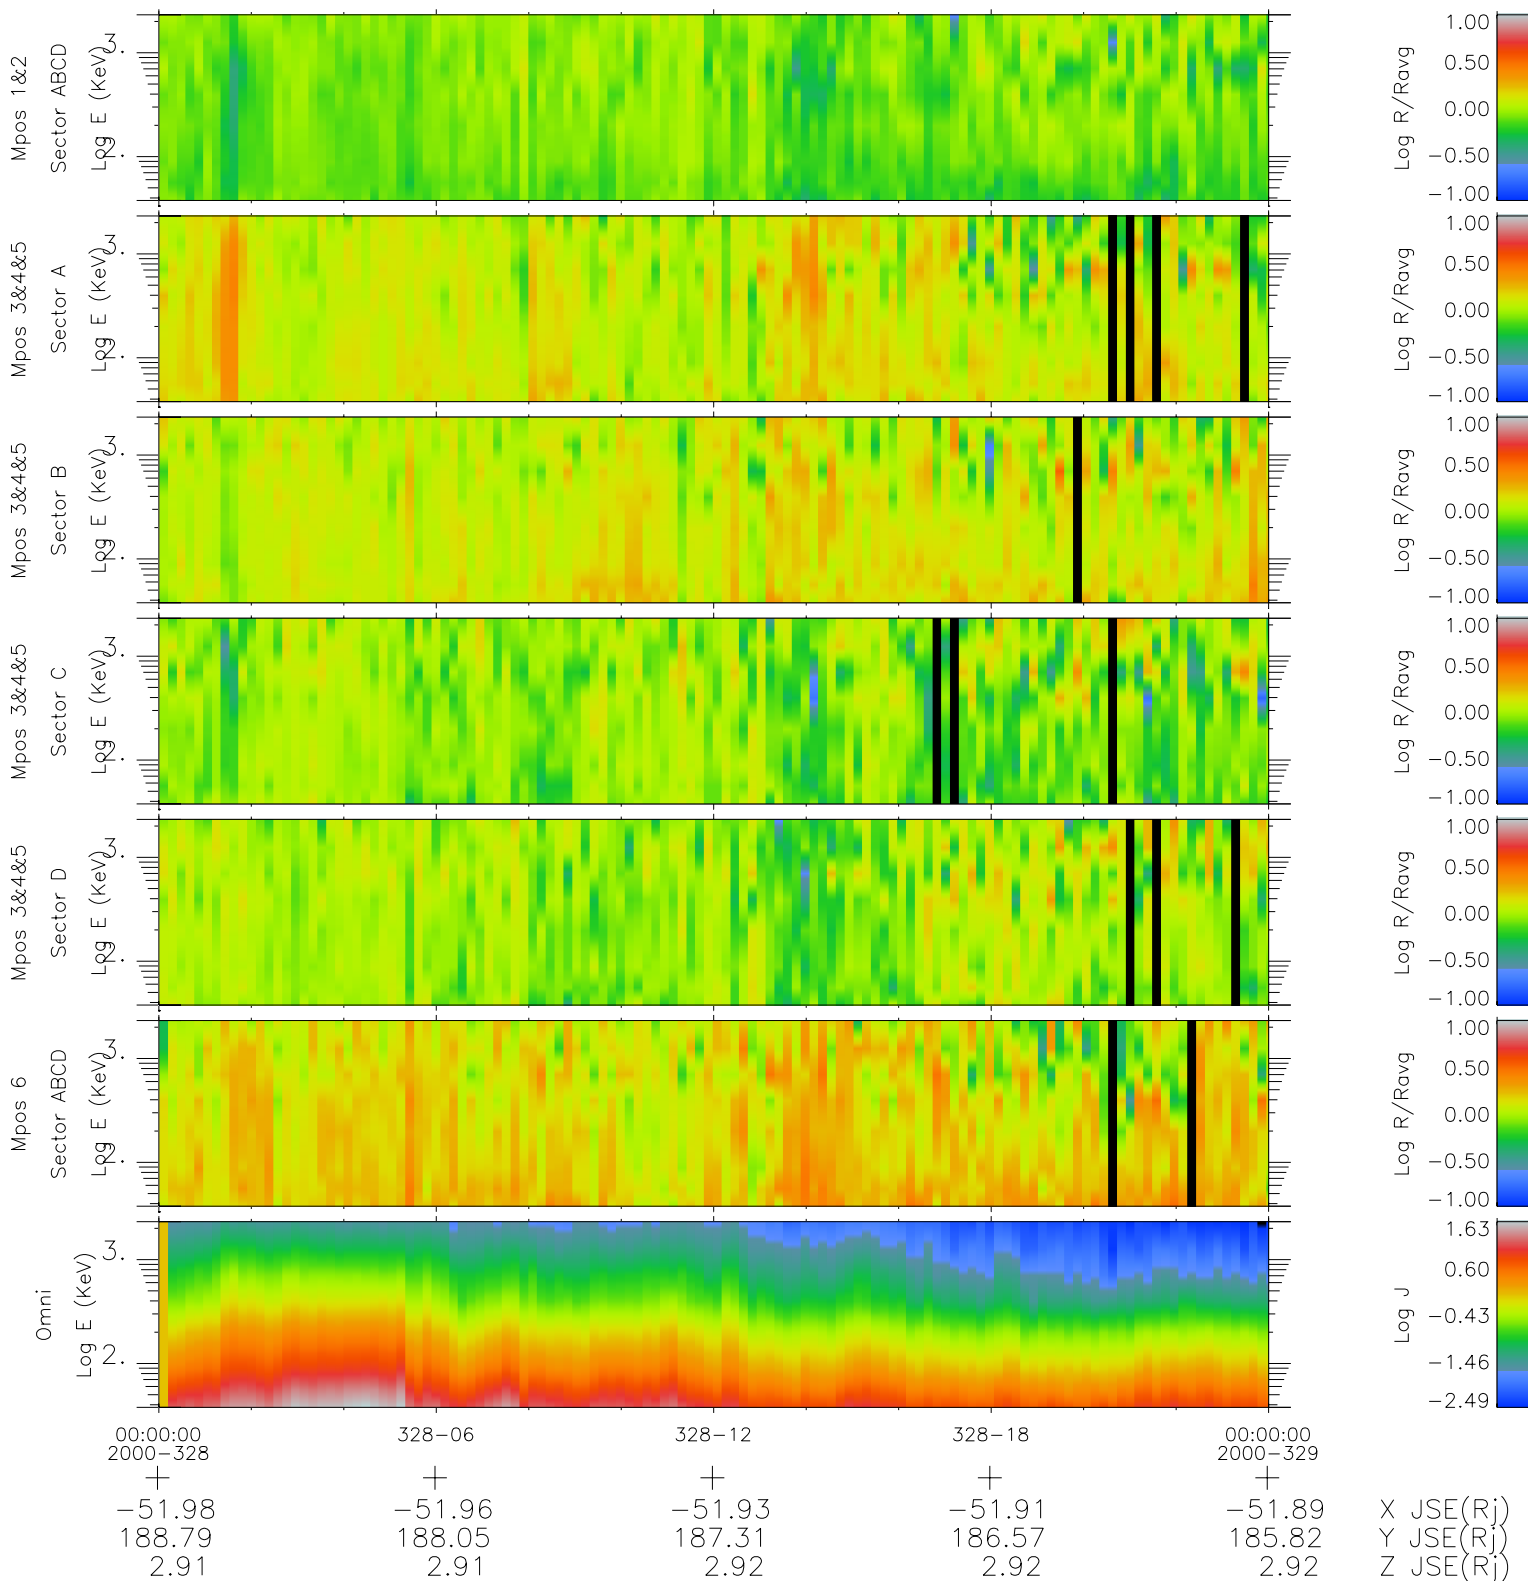

Galileo EPD Real Time R6 Ions Spectra 00328

Software Version: RTSPEC_R6 V 1.20
 Data Production: 18-05-01
 Plot Production: Mon Sep 17 16:00:01 2001
 Color File: wondr3
 Geofactor File: 1.1

- ◇ = Jupiter look direction
- = Corotation look direction