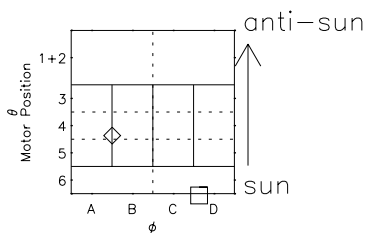

Galileo EPD Real Time R6 Ions Spectra 00328

Software Version: RTSPEC_R6 V 1.20
 Data Production: 18-05-01
 Plot Production: Mon Sep 17 16:00:01 2001
 Color File: wondr3
 Geofactor File: 1.1

- ◇ = Jupiter look direction
- = Corotation look direction