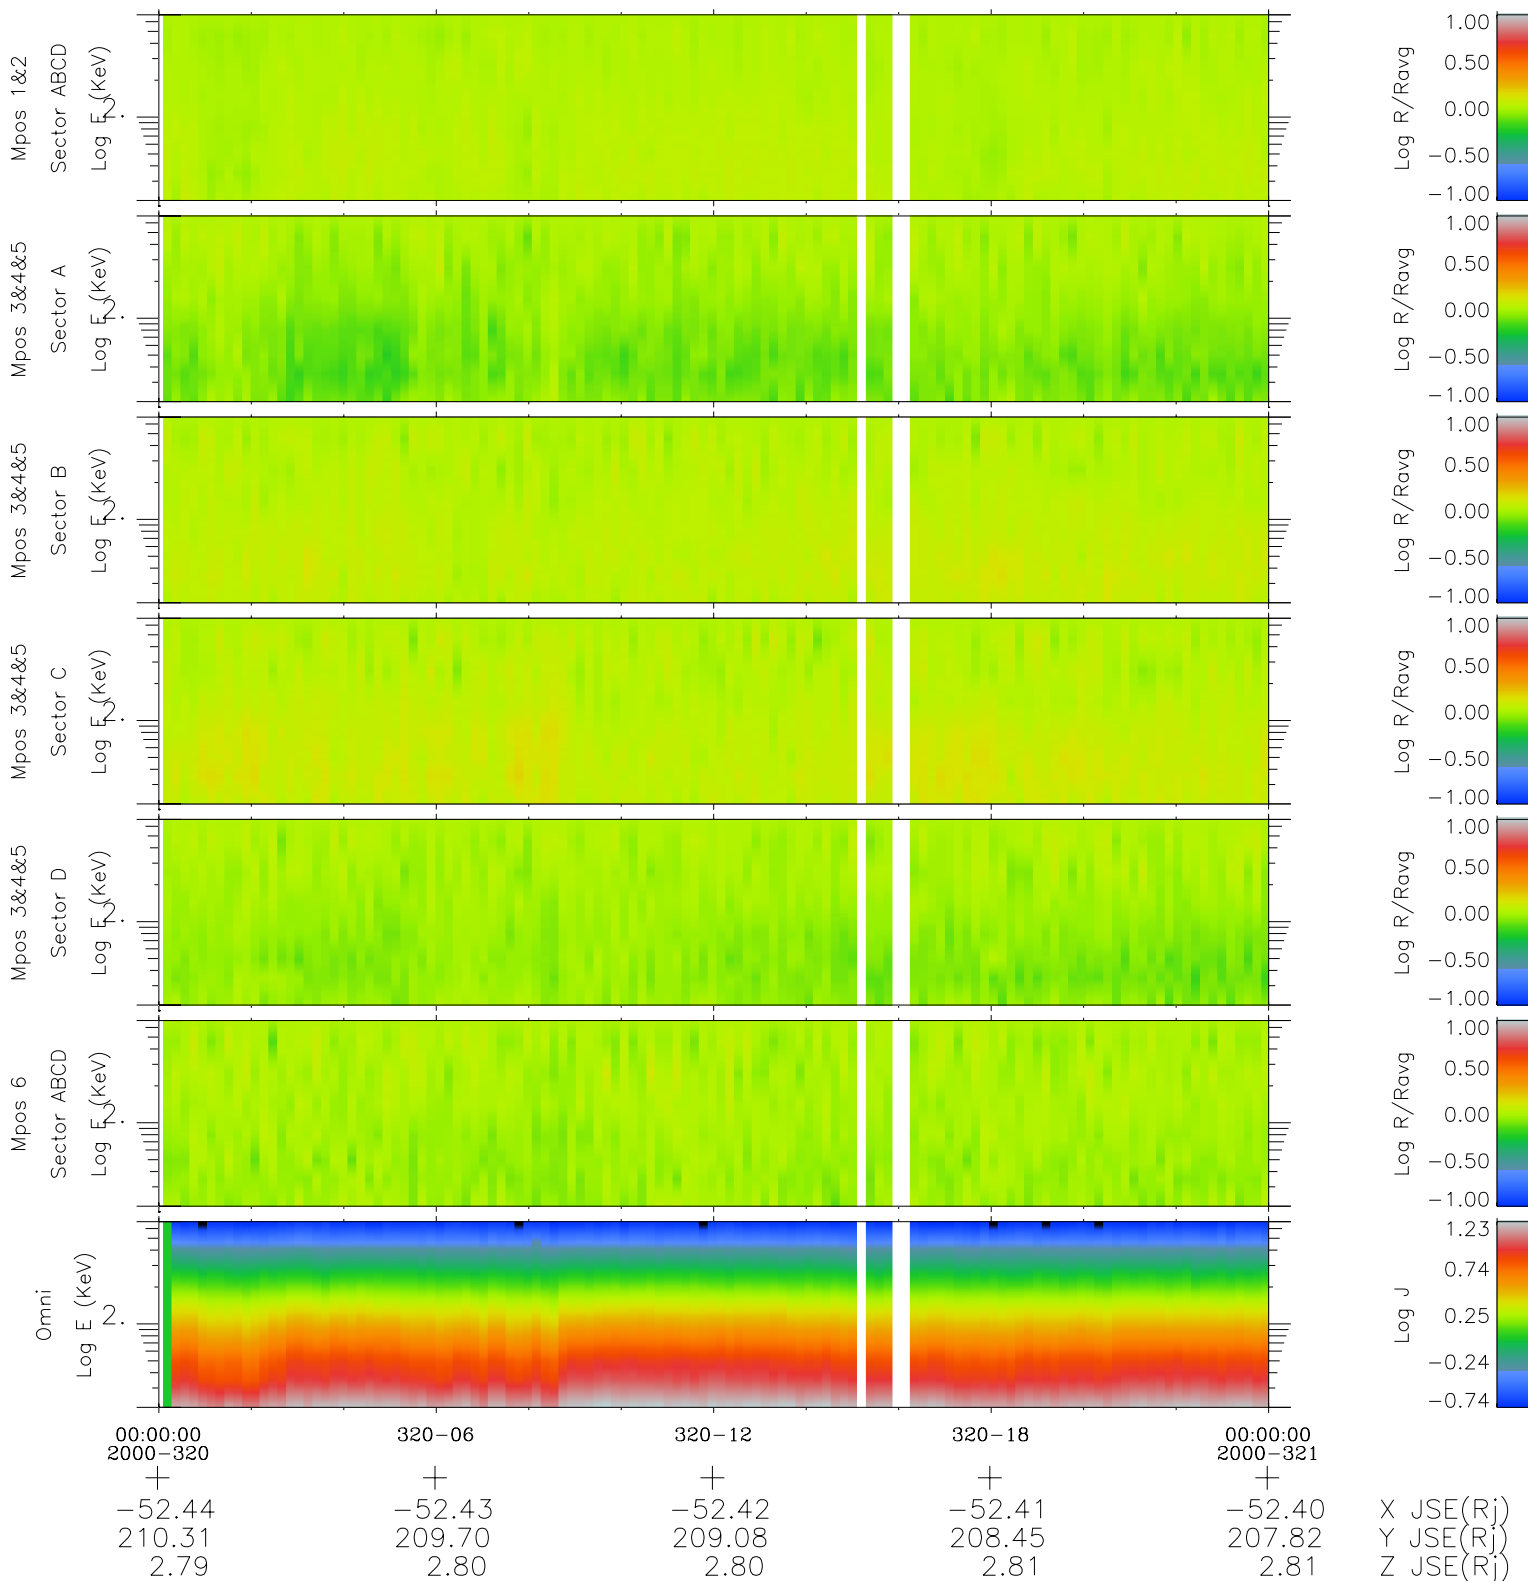

Galileo EPD Real Time R6 Electrons Spectra 00320

Software Version: RTSPEC_R6 V 1.20
 Data Production: 18-05-01
 Plot Production: Mon Sep 17 14:57:54 2001
 Color File: wondr3
 Geofactor File: 1.1

- ◇ = Jupiter look direction
- = Corotation look direction