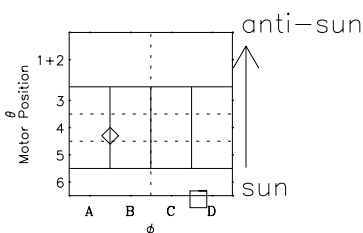

Galileo EPD Real-Time Six-Sector 00320

Software Version: RTLINE_R6 V 1.20
Data Production: 18-05-01
Plot Production: Mon Sep 17 14:59:51 2001

◇ = Jupiter look direction
□ = Corotation look direction