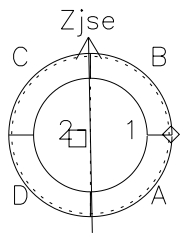

Galileo EPD Real-Time Six-Sector 00320

Software Version: RTLINE_R6 V 1.20
Data Production: 18-05-01
Plot Production: Mon Sep 17 14:59:51 2001

◇ = Jupiter look direction
□ = Corotation look direction