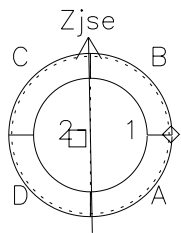

Galileo EPD Real-Time Six-Sector 00320

Software Version: RTLINE_R6 V 1.20
Data Production: 18-05-01
Plot Production: Mon Sep 17 14:59:50 2001

◇ = Jupiter look direction
□ = Corotation look direction