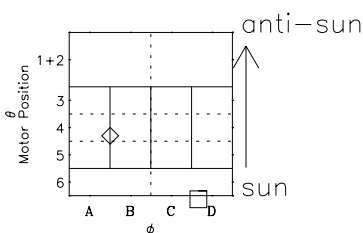

Galileo EPD Real-Time Six-Sector 00320

Software Version: RTLINE_R6 V 1.20
Data Production: 18-05-01
Plot Production: Mon Sep 17 14:59:50 2001

◇ = Jupiter look direction
□ = Corotation look direction