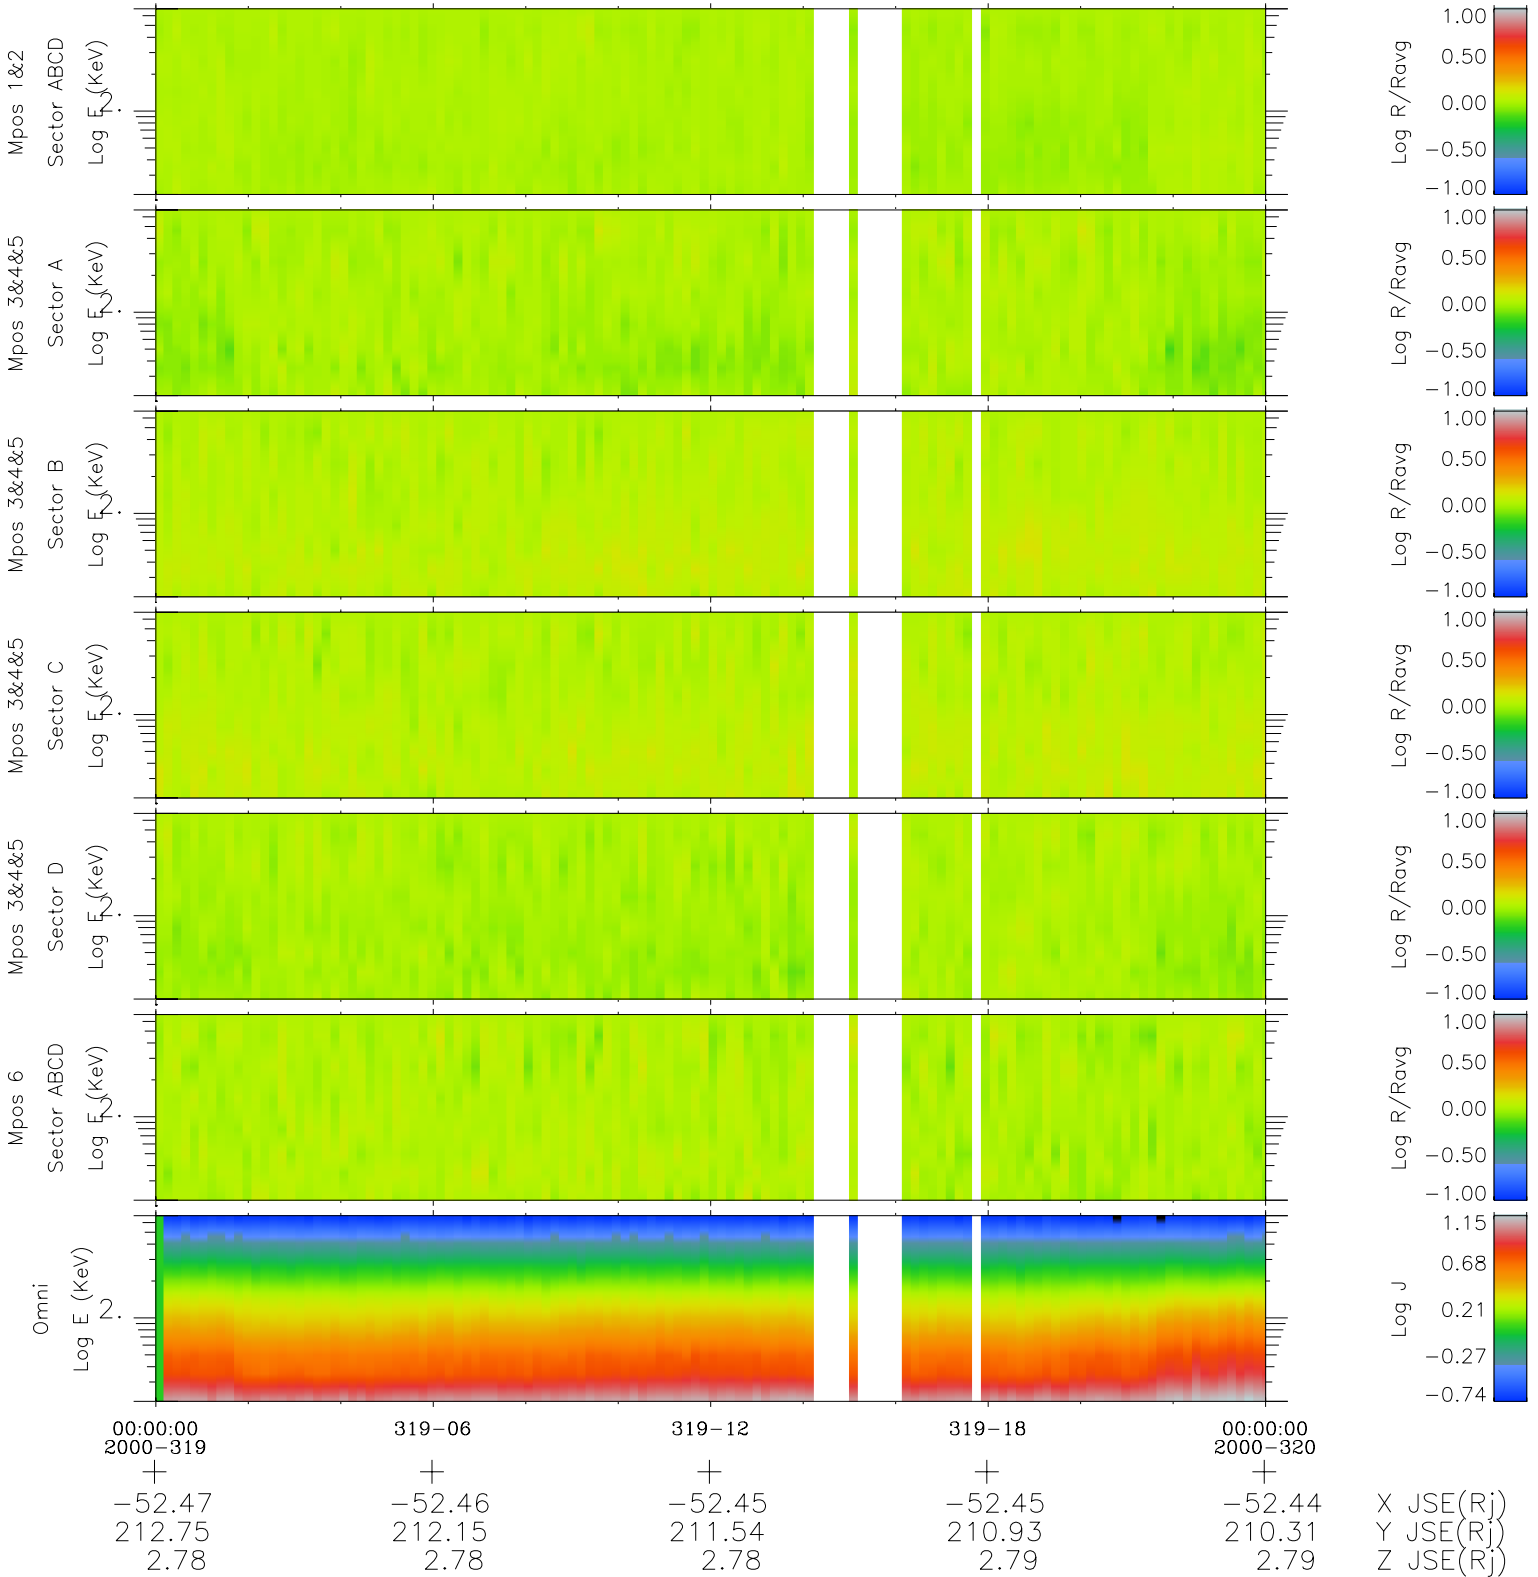

Galileo EPD Real Time R6 Electrons Spectra 00319

Software Version: RTSPEC_R6 V 1.20
 Data Production: 18-05-01
 Plot Production: Mon Sep 17 14:50:34 2001
 Color File: wondr3
 Geofactor File: 1.1

- ◇ = Jupiter look direction
- = Corotation look direction