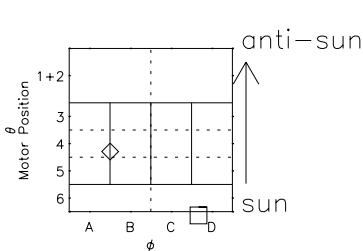

Galileo EPD Real Time R6 Electrons Spectra 00319

Software Version: RTSPEC_R6 V 1.20
 Data Production: 18-05-01
 Plot Production: Mon Sep 17 14:50:34 2001
 Color File: wondr3
 Geofactor File: 1.1

- ◇ = Jupiter look direction
- = Corotation look direction