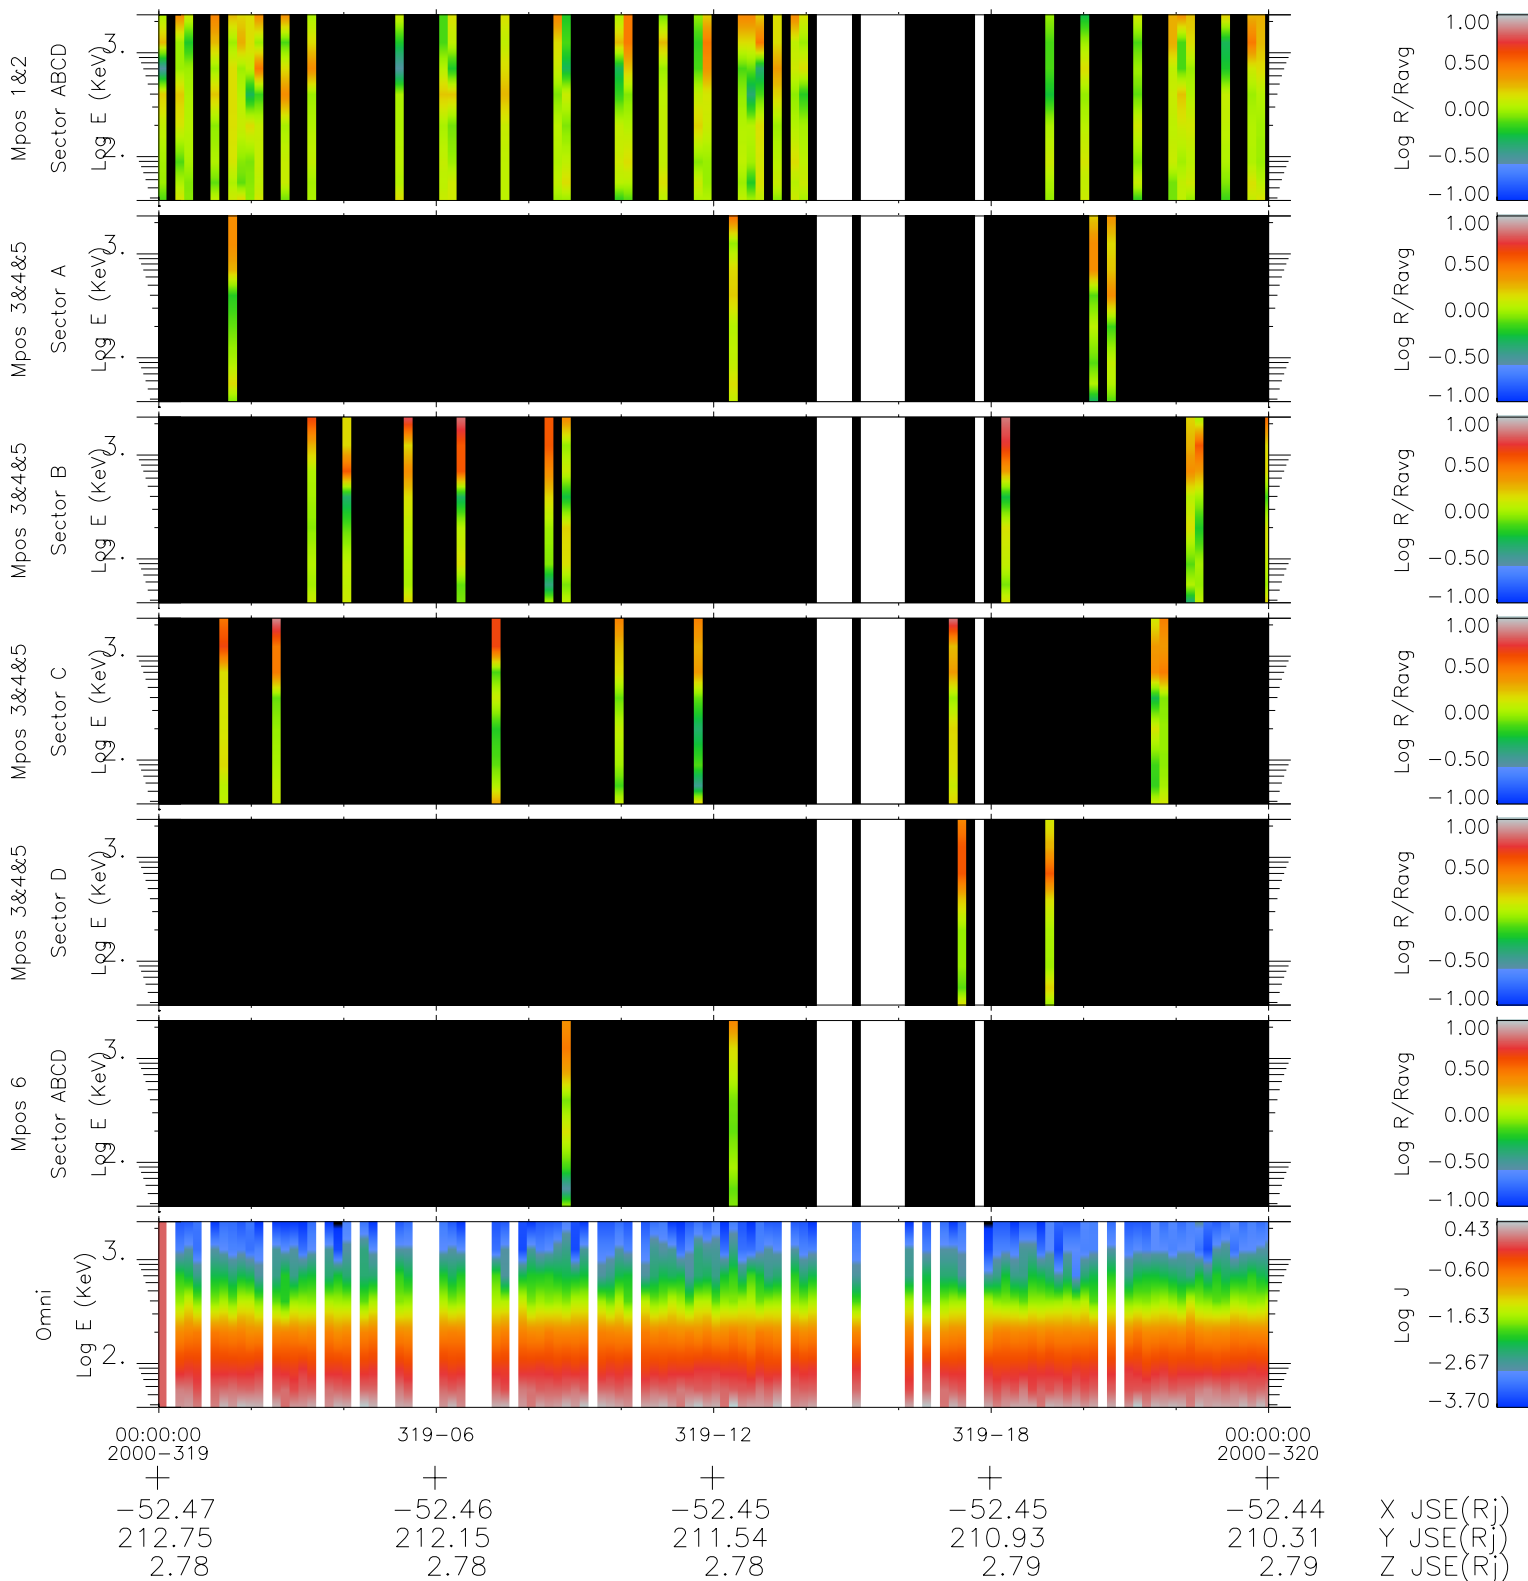

Galileo EPD Real Time R6 Ions Spectra 00319

Software Version: RTSPEC_R6 V 1.20
 Data Production: 18-05-01
 Plot Production: Mon Sep 17 14:50:27 2001
 Color File: wondr3
 Geofactor File: 1.1

- ◇ = Jupiter look direction
- = Corotation look direction