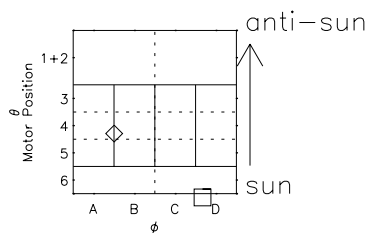

Galileo EPD Real Time R6 Ions Spectra 00319

Software Version: RTSPEC_R6 V 1.20
 Data Production: 18-05-01
 Plot Production: Mon Sep 17 14:50:27 2001
 Color File: wondr3
 Geofactor File: 1.1

- ◇ = Jupiter look direction
- = Corotation look direction