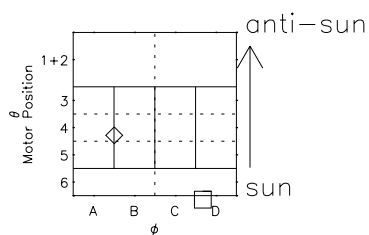

# Galileo EPD Real Time R6 Ions Spectra 00318

Software Version: RTSPEC\_R6 V 1.20  
 Data Production: 18-05-01  
 Plot Production: Mon Sep 17 14:43:05 2001  
 Color File: wondr3  
 Geofactor File: 1.1

- ◇ = Jupiter look direction
- = Corotation look direction