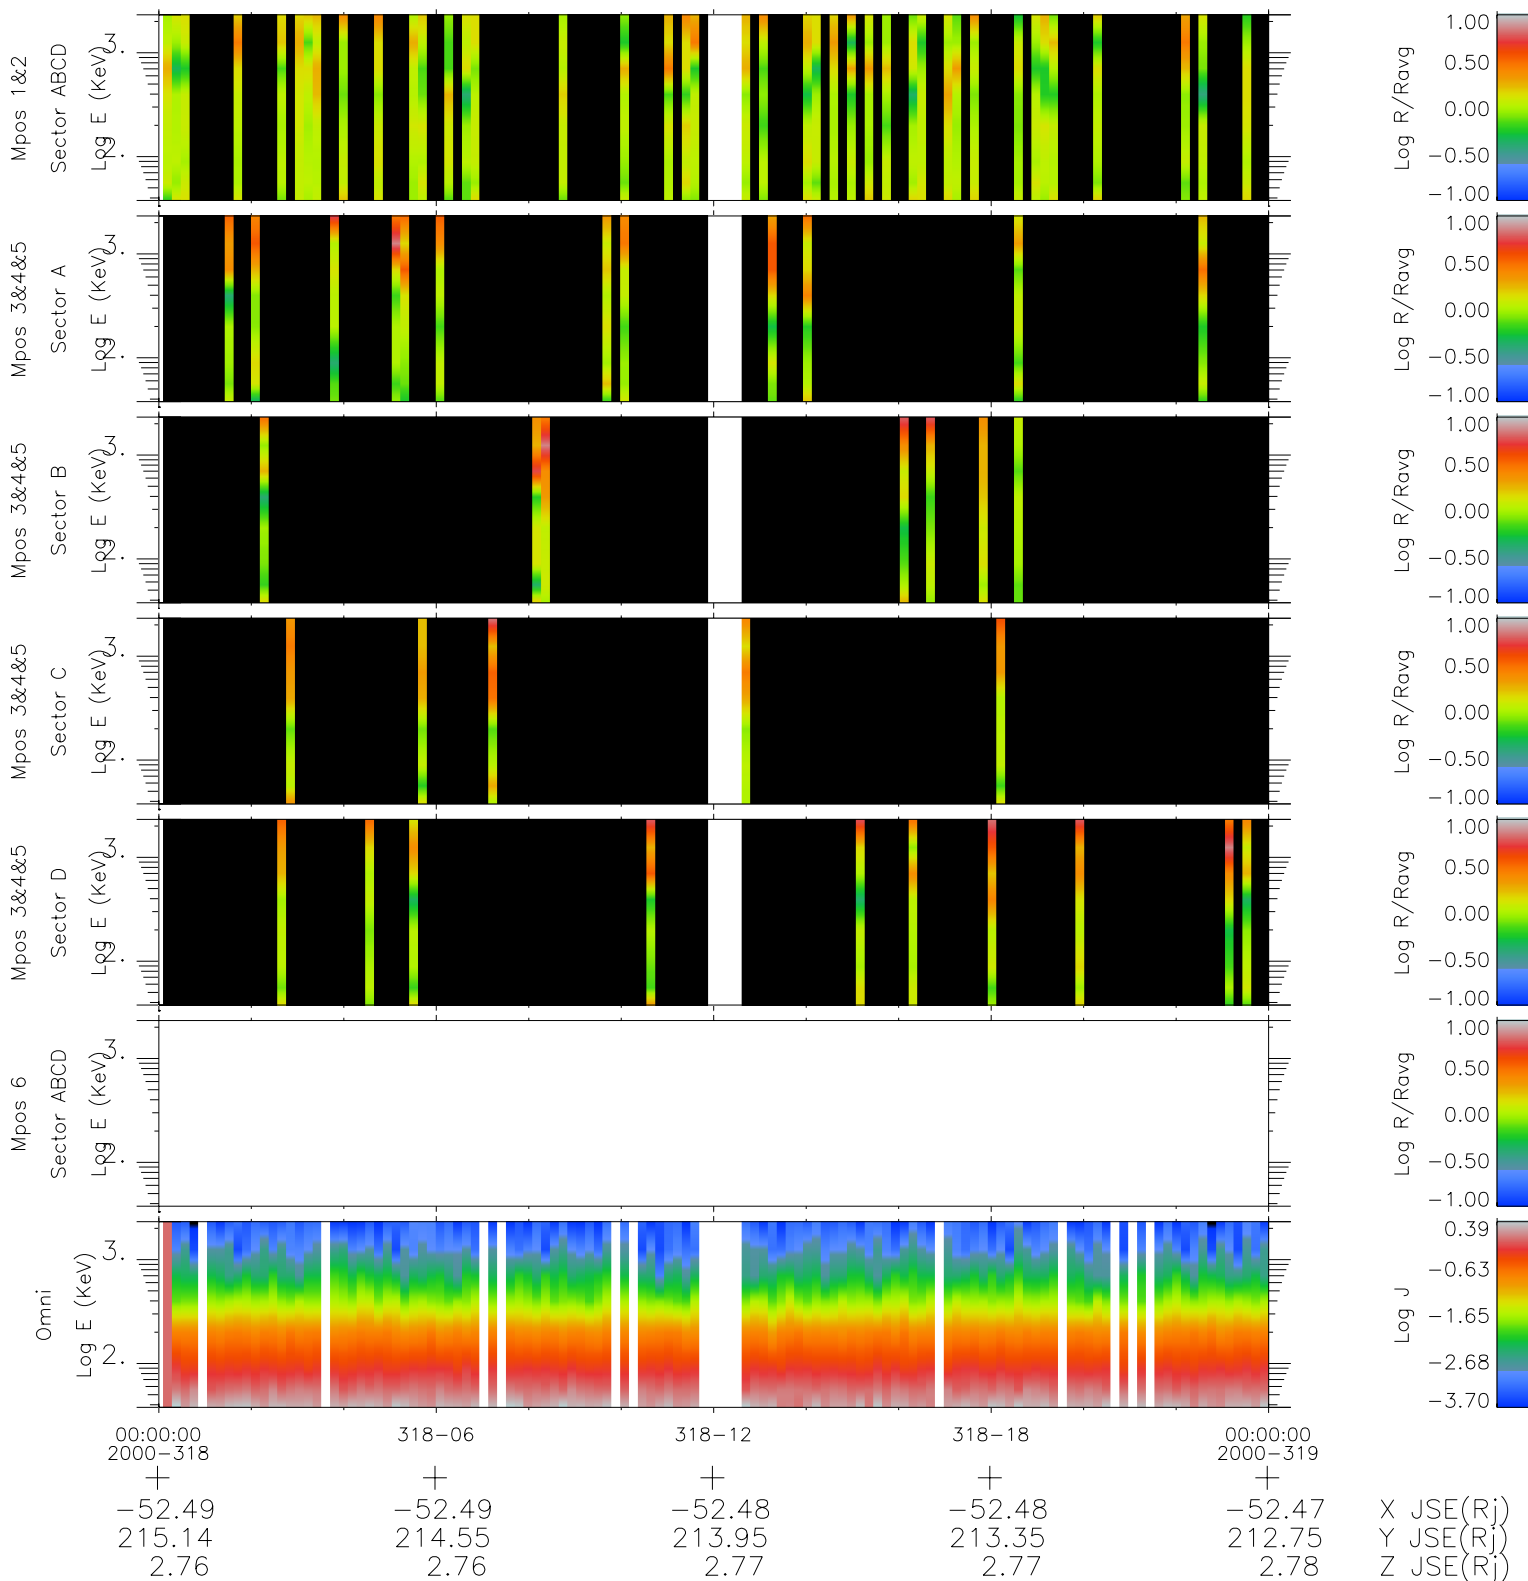

# Galileo EPD Real Time R6 Ions Spectra 00318

Software Version: RTSPEC\_R6 V 1.20  
 Data Production: 18-05-01  
 Plot Production: Mon Sep 17 14:43:05 2001  
 Color File: wondr3  
 Geofactor File: 1.1

- ◇ = Jupiter look direction
- = Corotation look direction