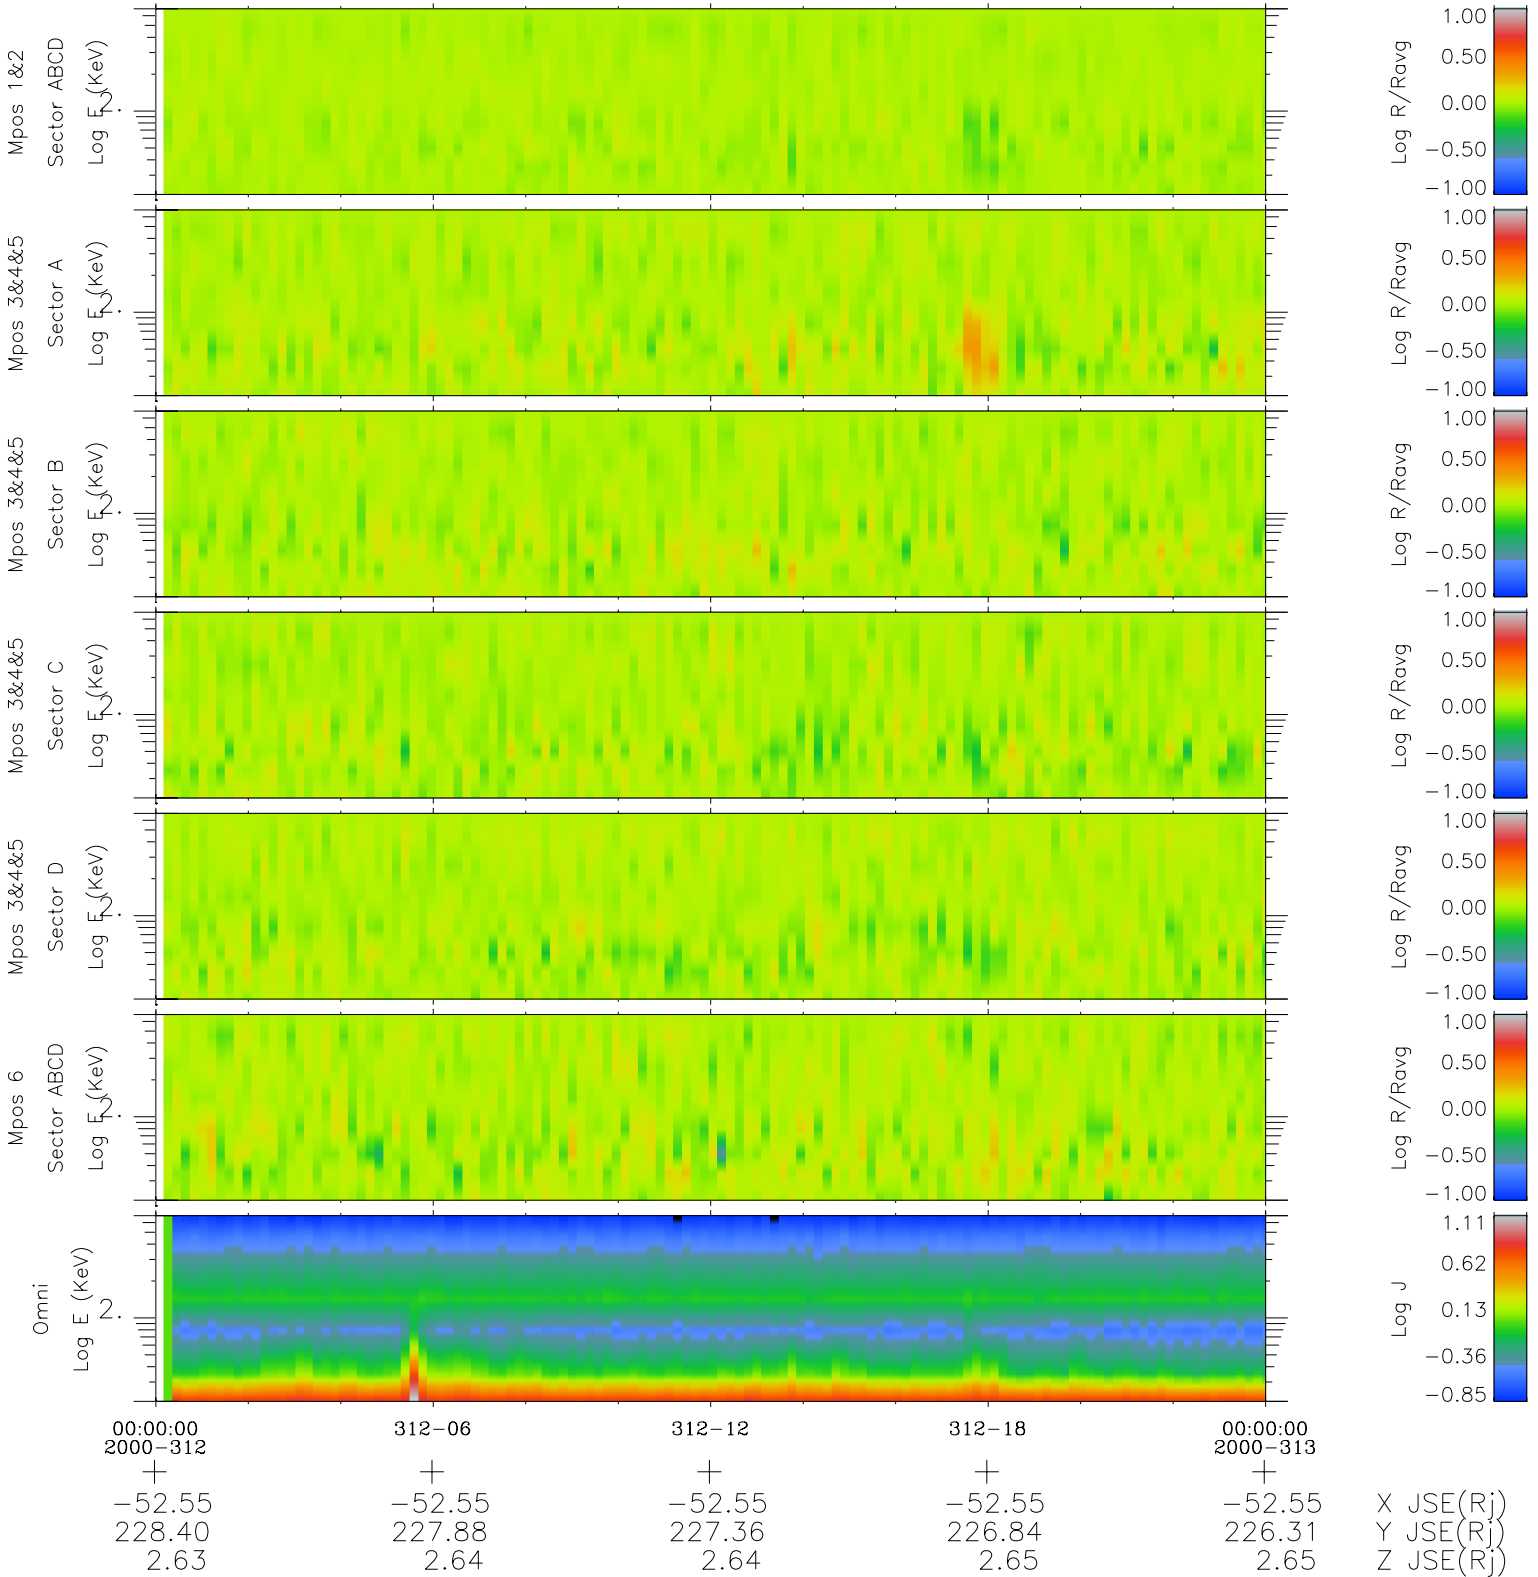

# Galileo EPD Real Time R6 Electrons Spectra 00312

Software Version: RTSPEC\_R6 V 1.20  
 Data Production: 18-05-01  
 Plot Production: Mon Sep 17 13:58:43 2001  
 Color File: wondr3  
 Geofactor File: 1.1

- ◇ = Jupiter look direction
- = Corotation look direction