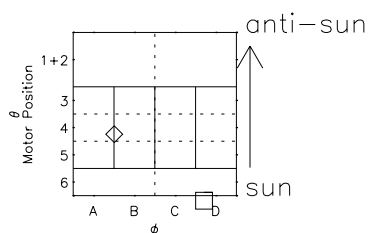

# Galileo EPD Real Time R6 Ions Spectra 00312

Software Version: RTSPEC\_R6 V 1.20  
 Data Production: 18-05-01  
 Plot Production: Mon Sep 17 13:58:37 2001  
 Color File: wondr3  
 Geofactor File: 1.1

◇ = Jupiter look direction  
 □ = Corotation look direction