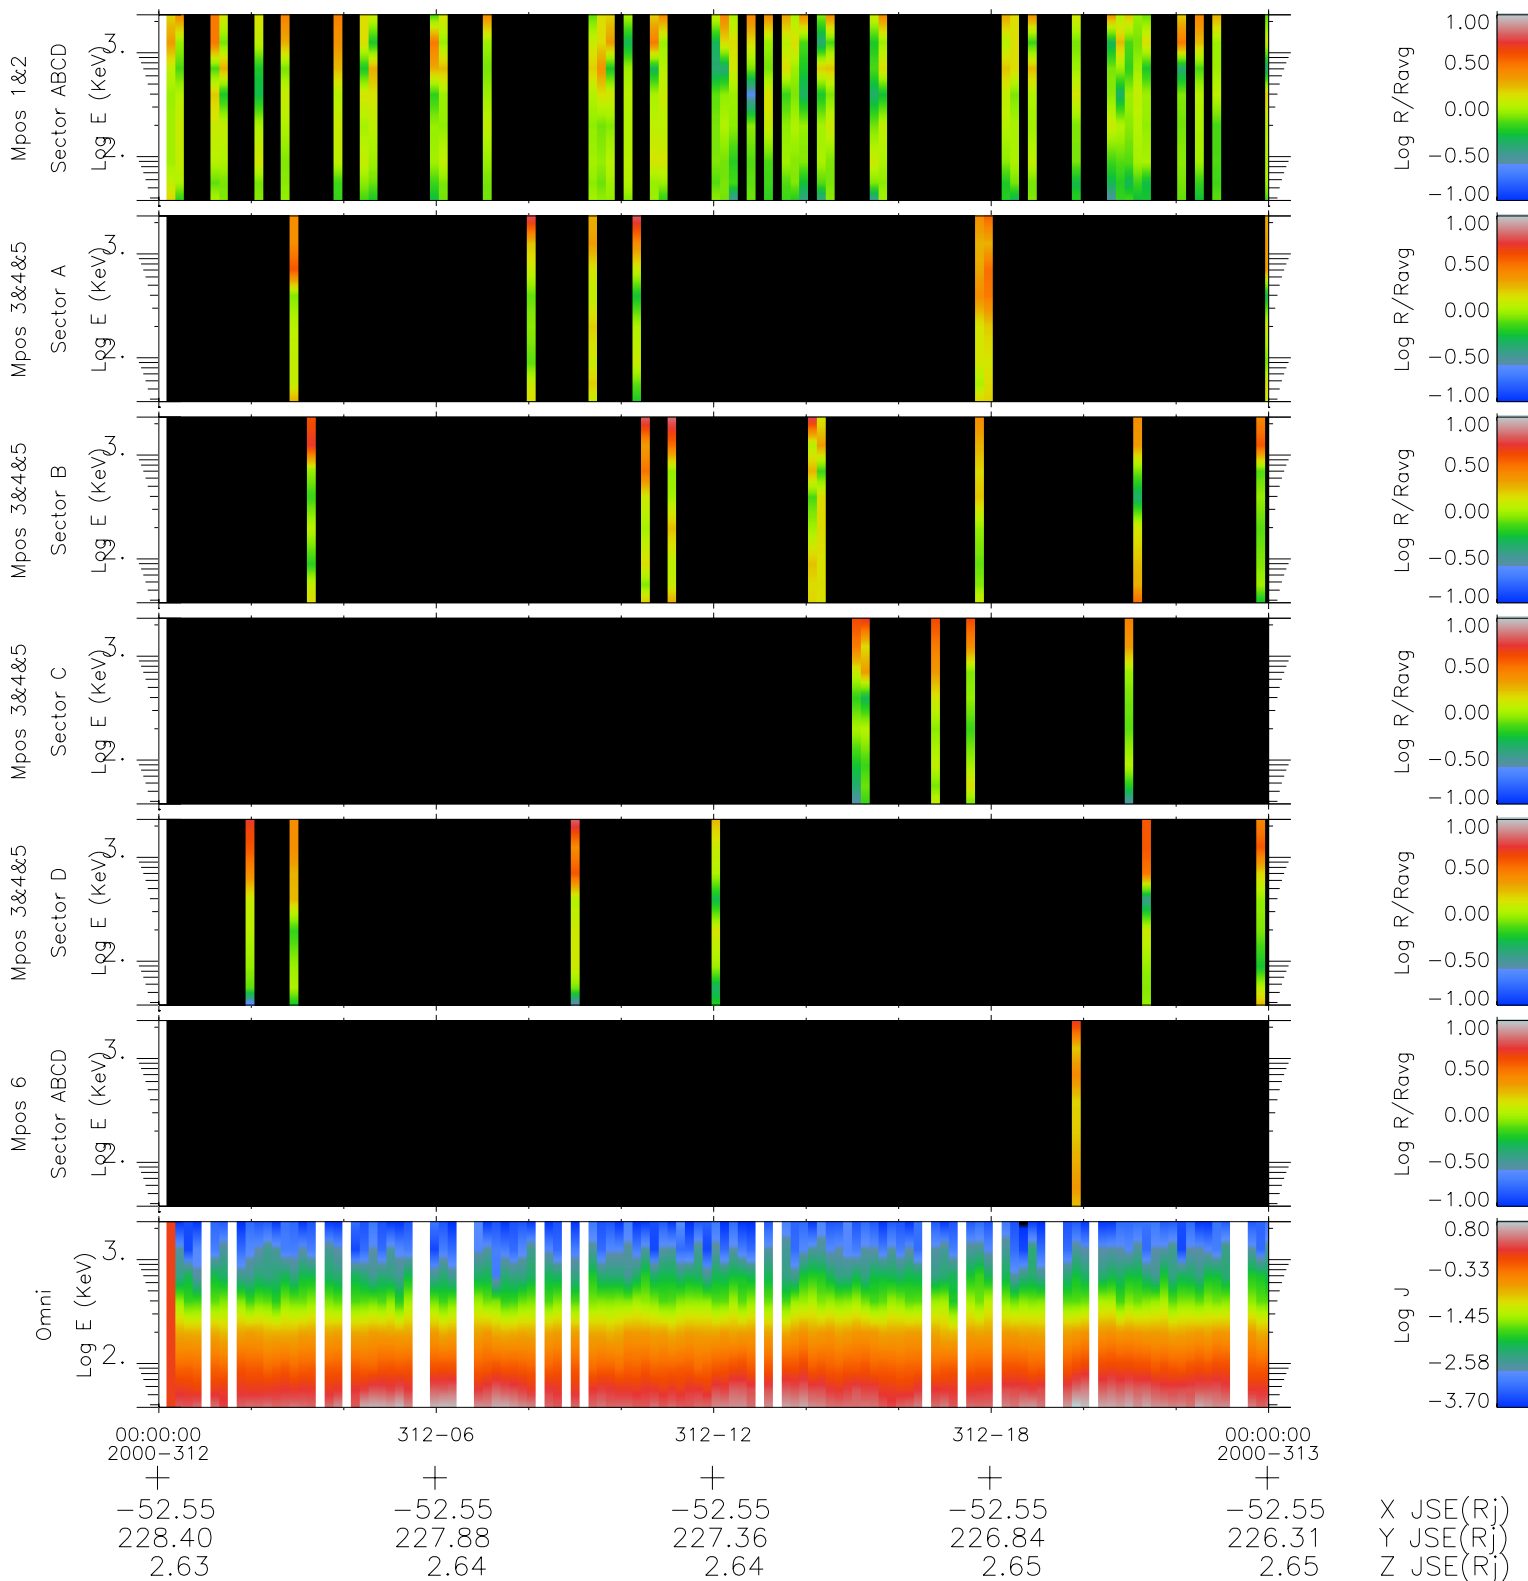

# Galileo EPD Real Time R6 Ions Spectra 00312

Software Version: RTSPEC\_R6 V 1.20  
 Data Production: 18-05-01  
 Plot Production: Mon Sep 17 13:58:37 2001  
 Color File: wondr3  
 Geofactor File: 1.1

◇ = Jupiter look direction  
 □ = Corotation look direction