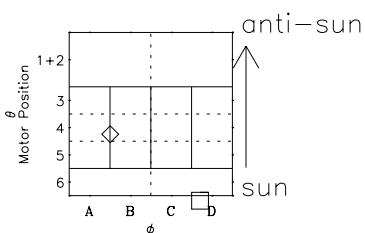

Galileo EPD Real-Time Six-Sector 00312

Software Version: RTLINE_R6 V 1.20
Data Production: 18-05-01
Plot Production: Mon Sep 17 14:00:44 2001

◇ = Jupiter look direction
□ = Corotation look direction