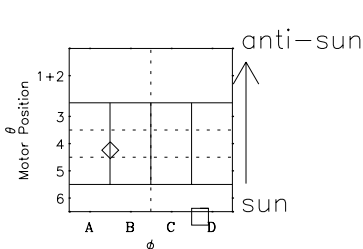

Galileo EPD Real-Time Six-Sector 00312

Software Version: RTLINE_R6 V 1.20
Data Production: 18-05-01
Plot Production: Mon Sep 17 14:00:43 2001

◇ = Jupiter look direction
□ = Corotation look direction