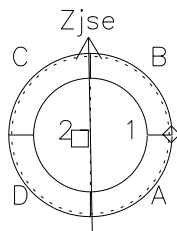

# Galileo EPD Real-Time Six-Sector 00312

Software Version: RTLINE\_R6 V 1.20  
Data Production: 18-05-01  
Plot Production: Mon Sep 17 14:00:42 2001

◇ = Jupiter look direction  
□ = Corotation look direction