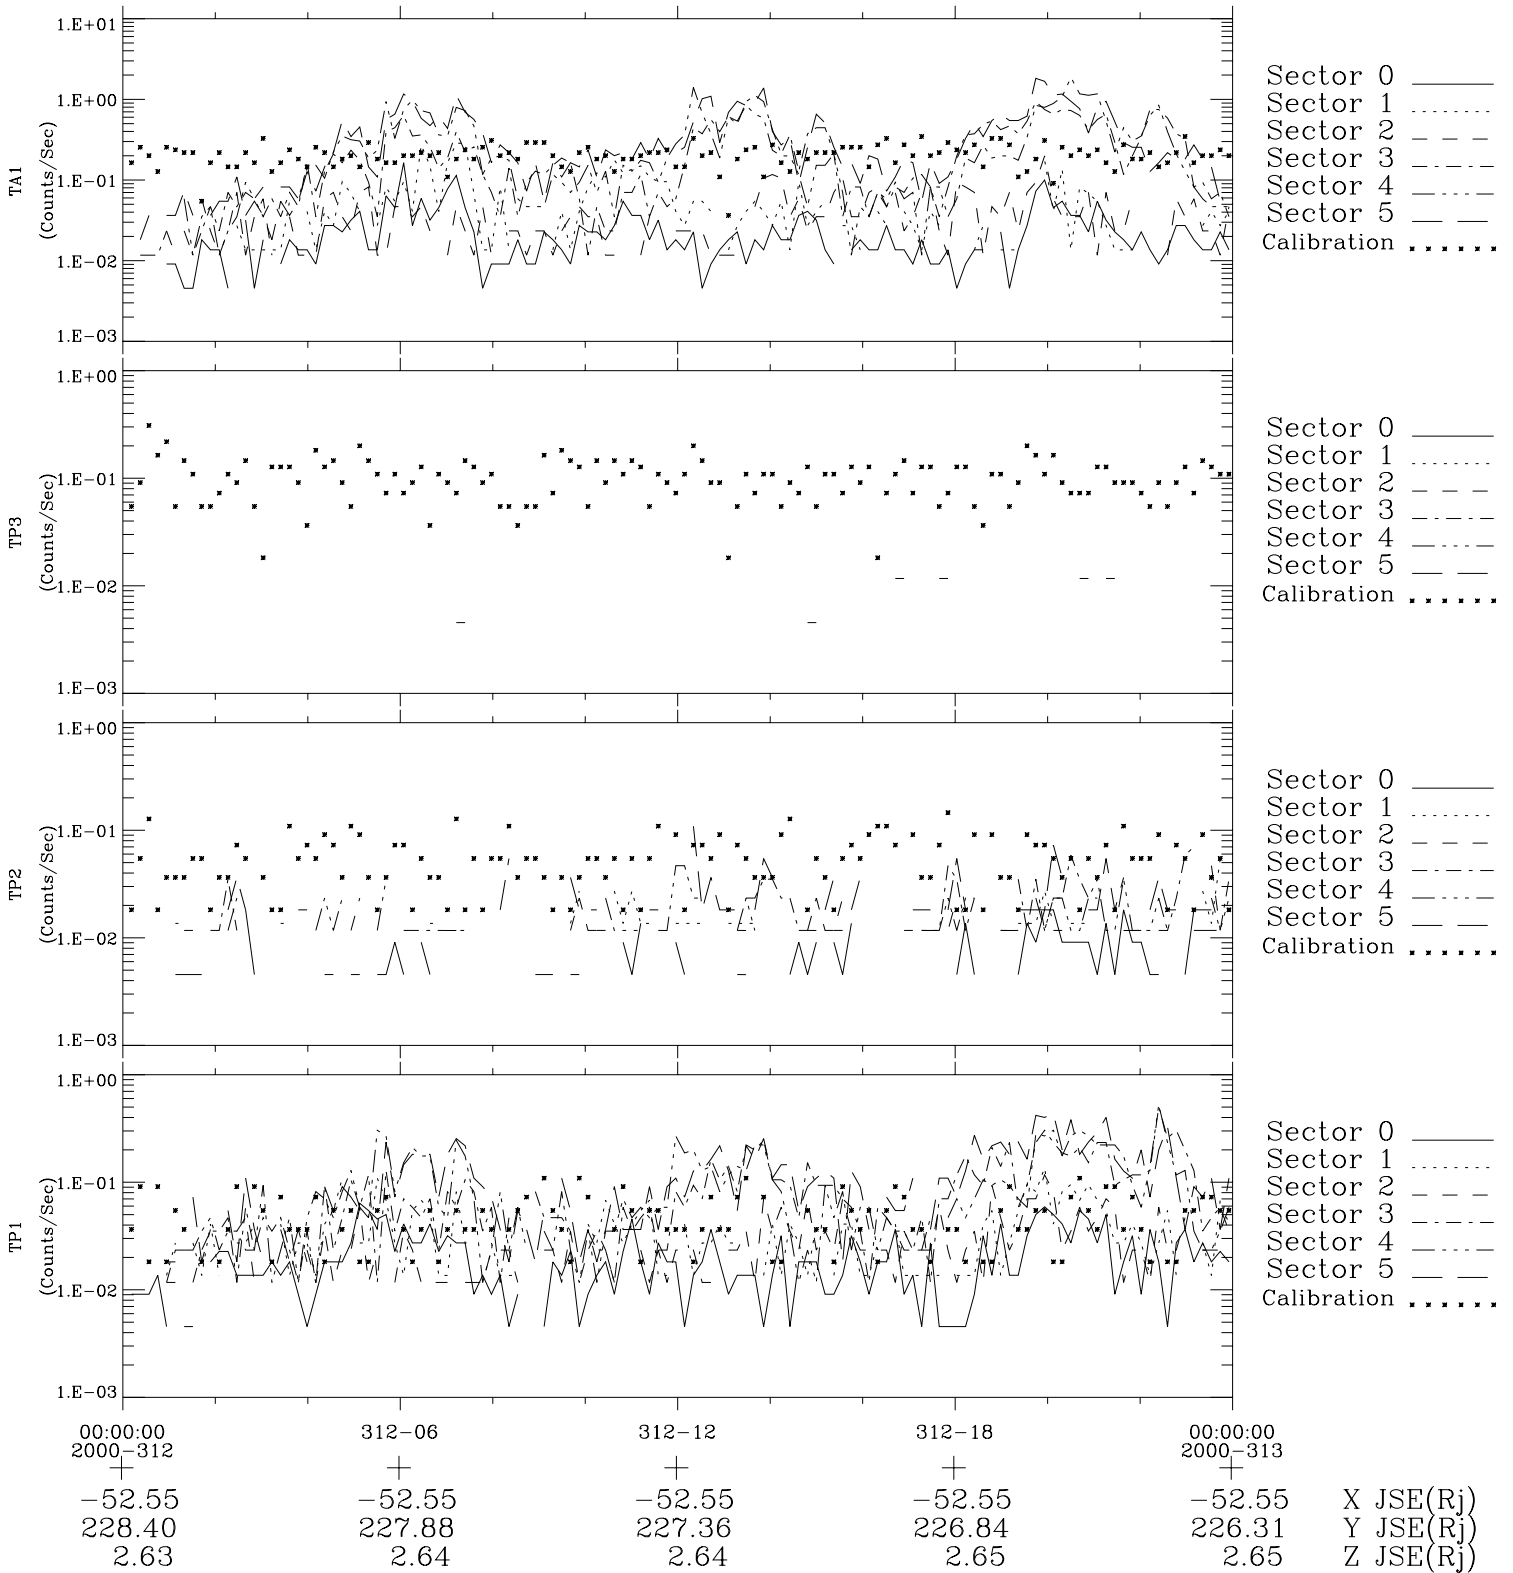

# Galileo EPD Real-Time Six-Sector 00312

Software Version: RTLINE\_R6 V 1.20  
Data Production: 18-05-01  
Plot Production: Mon Sep 17 14:00:42 2001

◇ = Jupiter look direction  
□ = Corotation look direction