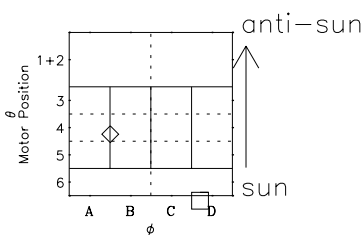

# Galileo EPD Real-Time Six-Sector 00312

Software Version: RTLINE\_R6 V 1.20  
Data Production: 18-05-01  
Plot Production: Mon Sep 17 14:00:42 2001

◇ = Jupiter look direction  
□ = Corotation look direction