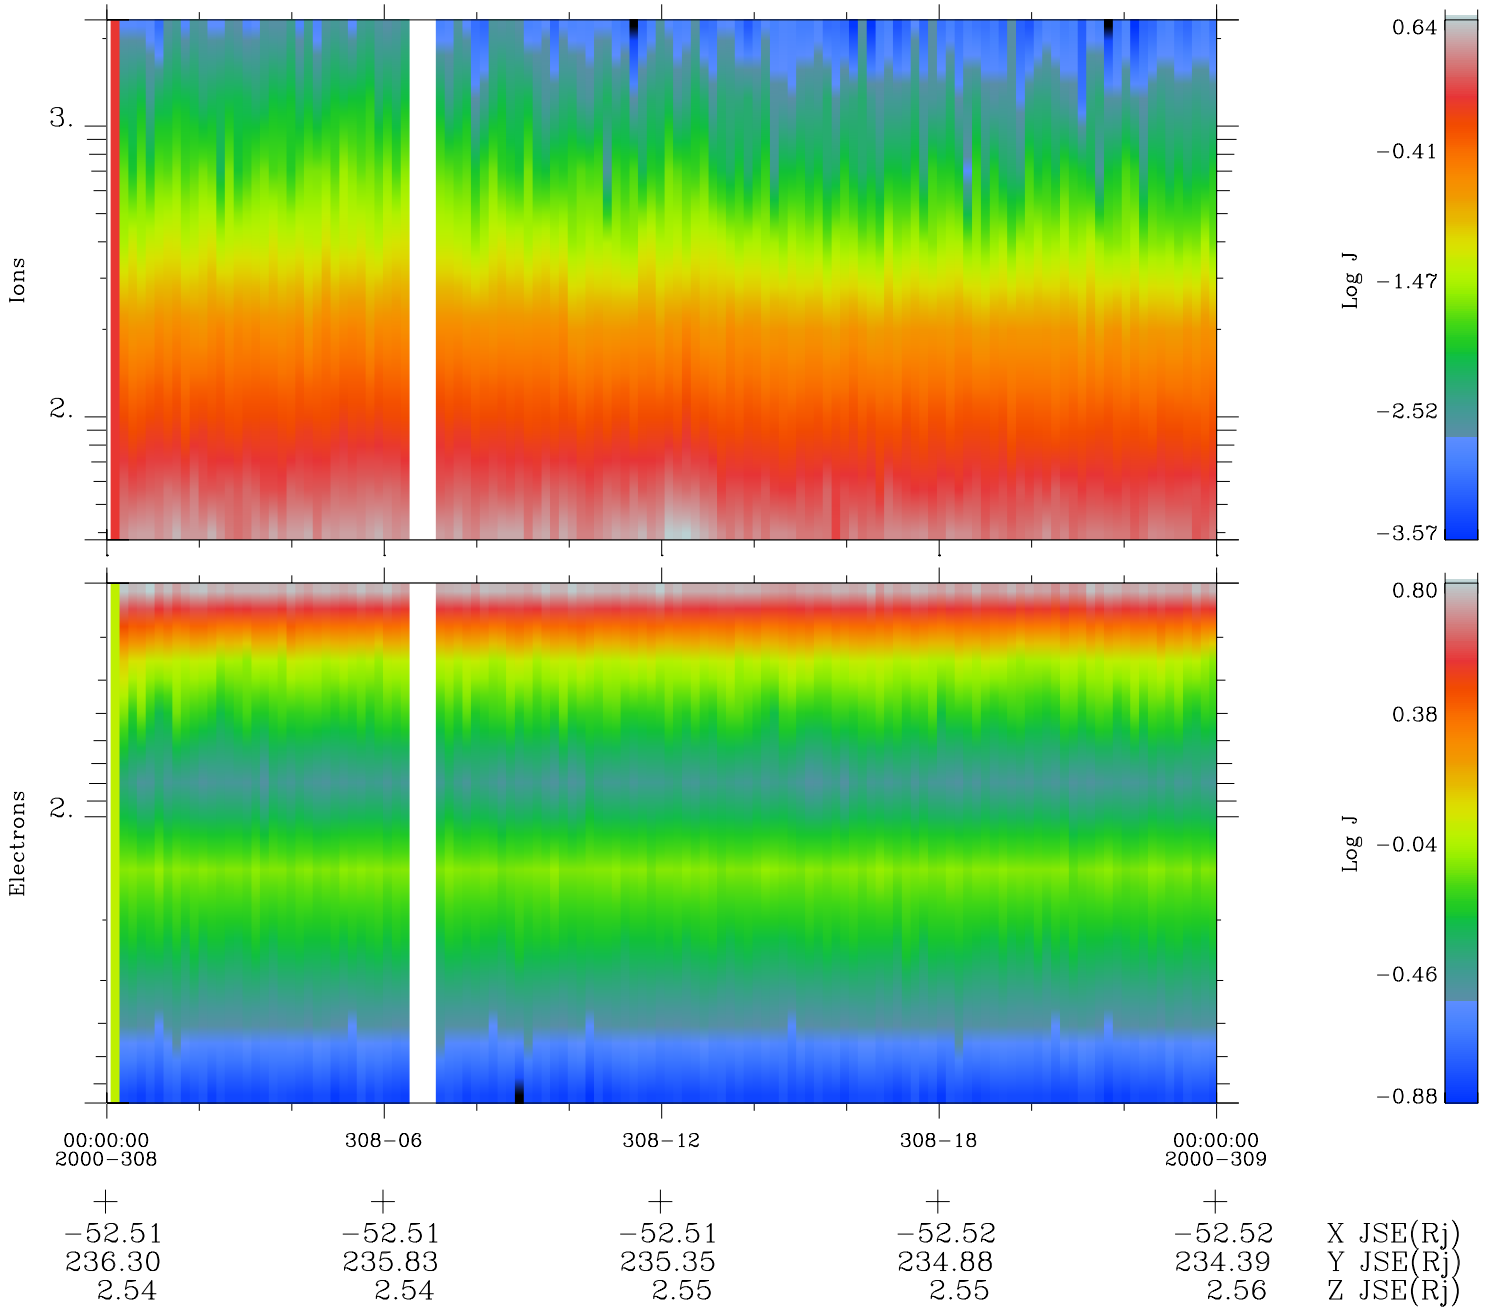

Galileo EPD Real Time Omni Spectrum 00308

Software Version: RTSPEC_OMNI V 1.20
 Data Production: 18-05-01
 Plot Production: Mon Sep 17 13:28:59 2001
 Color File: wondr3
 Geofactor File: 1.1

◇ = Jupiter look direction
 □ = Corotation look direction