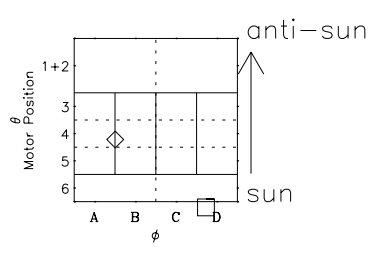

Galileo EPD Real Time Omni Spectrum 00308

Software Version: RTSPEC_OMNI V 1.20
 Data Production: 18-05-01
 Plot Production: Mon Sep 17 13:28:59 2001
 Color File: wondr3
 Geofactor File: 1.1

◇ = Jupiter look direction
 □ = Corotation look direction