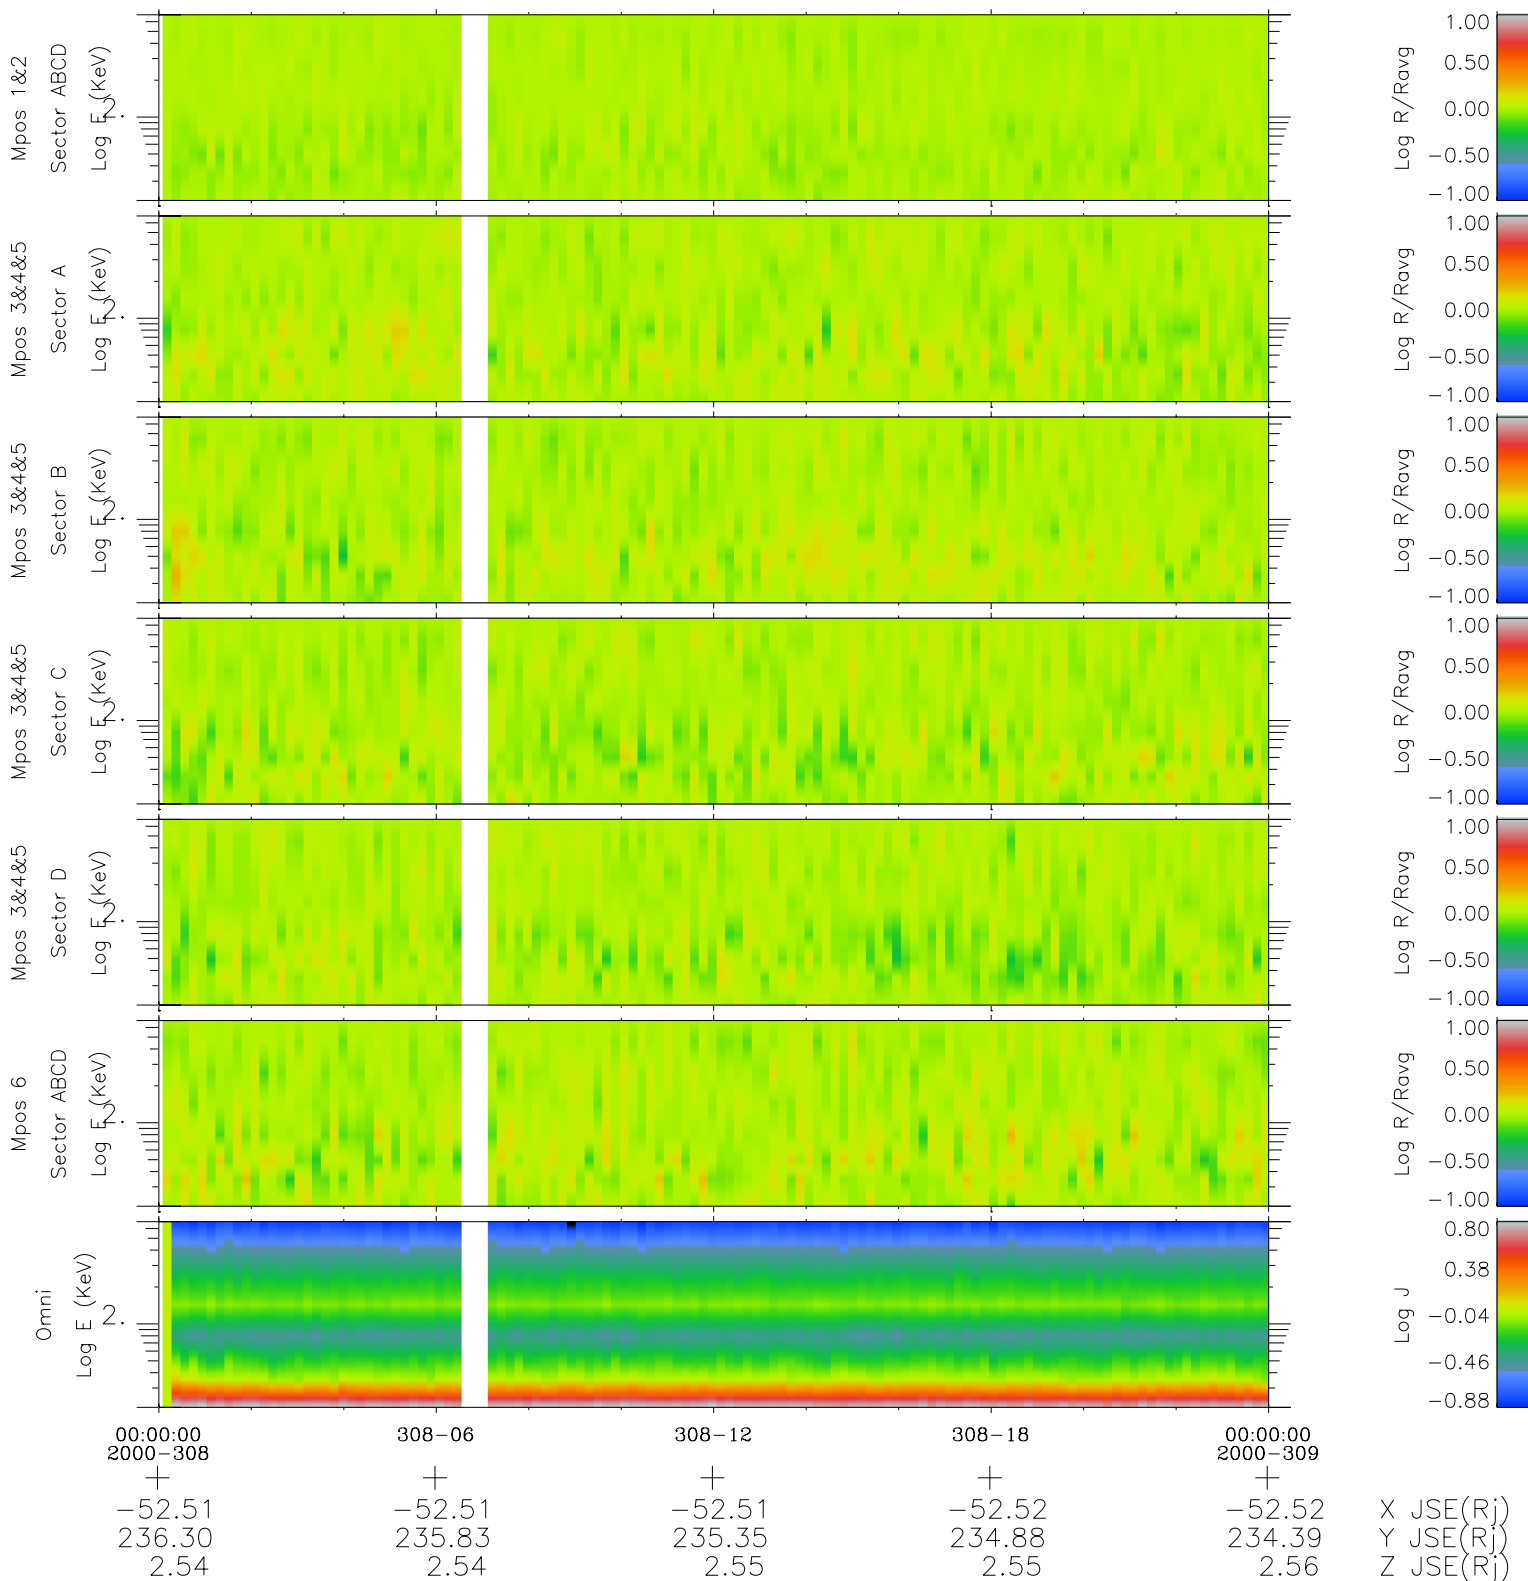

# Galileo EPD Real Time R6 Electrons Spectra 00308

Software Version: RTSPEC\_R6 V 1.20  
 Data Production: 18-05-01  
 Plot Production: Mon Sep 17 13:28:54 2001  
 Color File: wondr3  
 Geofactor File: 1.1

- ◇ = Jupiter look direction
- = Corotation look direction