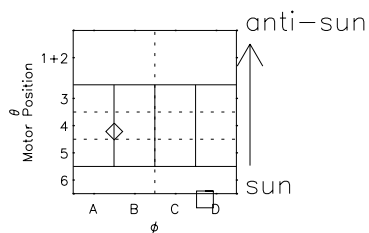

# Galileo EPD Real Time R6 Ions Spectra 00308

Software Version: RTSPEC\_R6 V 1.20  
 Data Production: 18-05-01  
 Plot Production: Mon Sep 17 13:28:47 2001  
 Color File: wondr3  
 Geofactor File: 1.1

- ◇ = Jupiter look direction
- = Corotation look direction