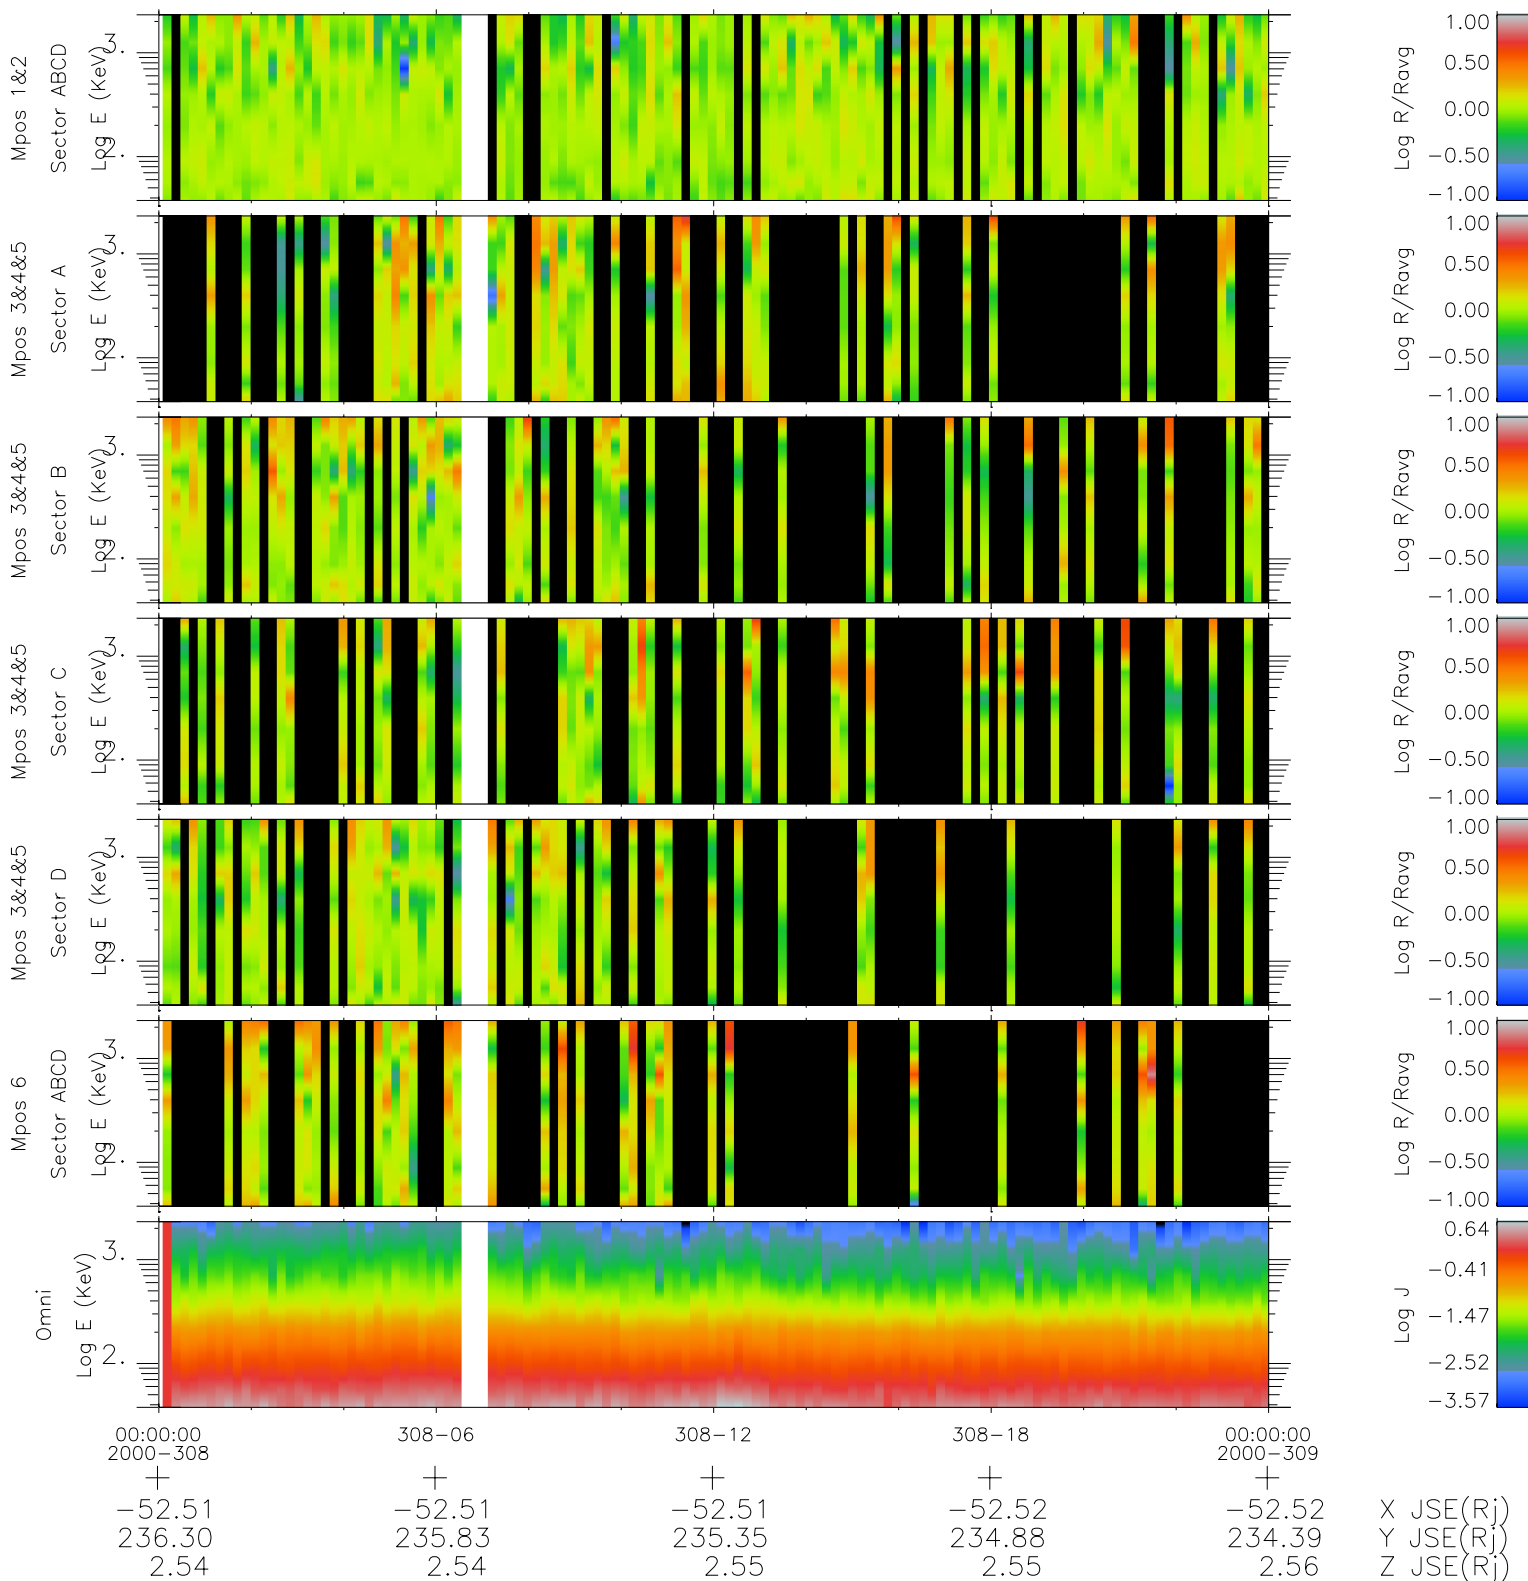

# Galileo EPD Real Time R6 Ions Spectra 00308

Software Version: RTSPEC\_R6 V 1.20  
 Data Production: 18-05-01  
 Plot Production: Mon Sep 17 13:28:47 2001  
 Color File: wondr3  
 Geofactor File: 1.1

- ◇ = Jupiter look direction
- = Corotation look direction