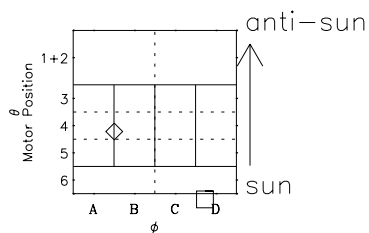

# Galileo EPD Real-Time Omni 00308

Software Version: RTLINE\_OMNI V 1.20  
Data Production: 18-05-01  
Plot Production: Mon Sep 17 13:30:45 2001

- ◇ = Jupiter look direction
- = Corotation look direction