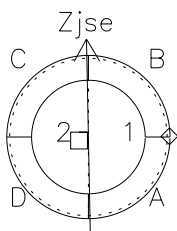

Galileo EPD Real-Time Omni 00308

Software Version: RTLINE_OMNI V 1.20
Data Production: 18-05-01
Plot Production: Mon Sep 17 13:30:45 2001

\diamond = Jupiter look direction
 \square = Corotation look direction