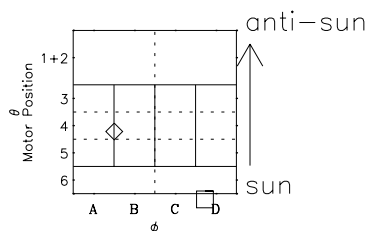

Galileo EPD Real-Time Omni 00308

Software Version: RTLINE_OMNI V 1.20
Data Production: 18-05-01
Plot Production: Mon Sep 17 13:30:45 2001

\diamond = Jupiter look direction
 \square = Corotation look direction