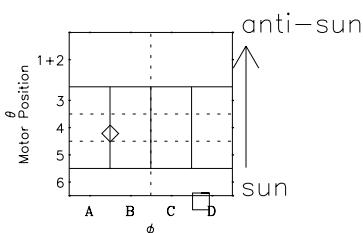

Galileo EPD Real-Time Six-Sector 00308

Software Version: RTLINE_R6 V 1.20
Data Production: 18-05-01
Plot Production: Mon Sep 17 13:30:51 2001

◇ = Jupiter look direction
□ = Corotation look direction