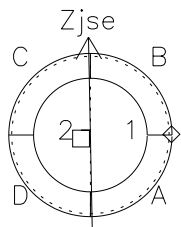

Galileo EPD Real-Time Six-Sector 00308

Software Version: RTLINE_R6 V 1.20
Data Production: 18-05-01
Plot Production: Mon Sep 17 13:30:51 2001

◇ = Jupiter look direction
□ = Corotation look direction