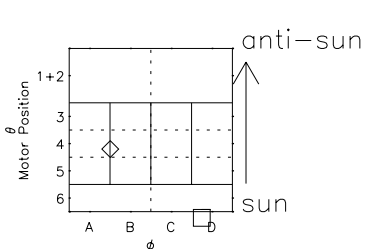

Galileo EPD Real Time R6 Electrons Spectra 00305

Software Version: RTSPEC_R6 V 1.20
 Data Production: 18-05-01
 Plot Production: Mon Sep 17 13:06:47 2001
 Color File: wondr3
 Geofactor File: 1.1

- ◇ = Jupiter look direction
- = Corotation look direction