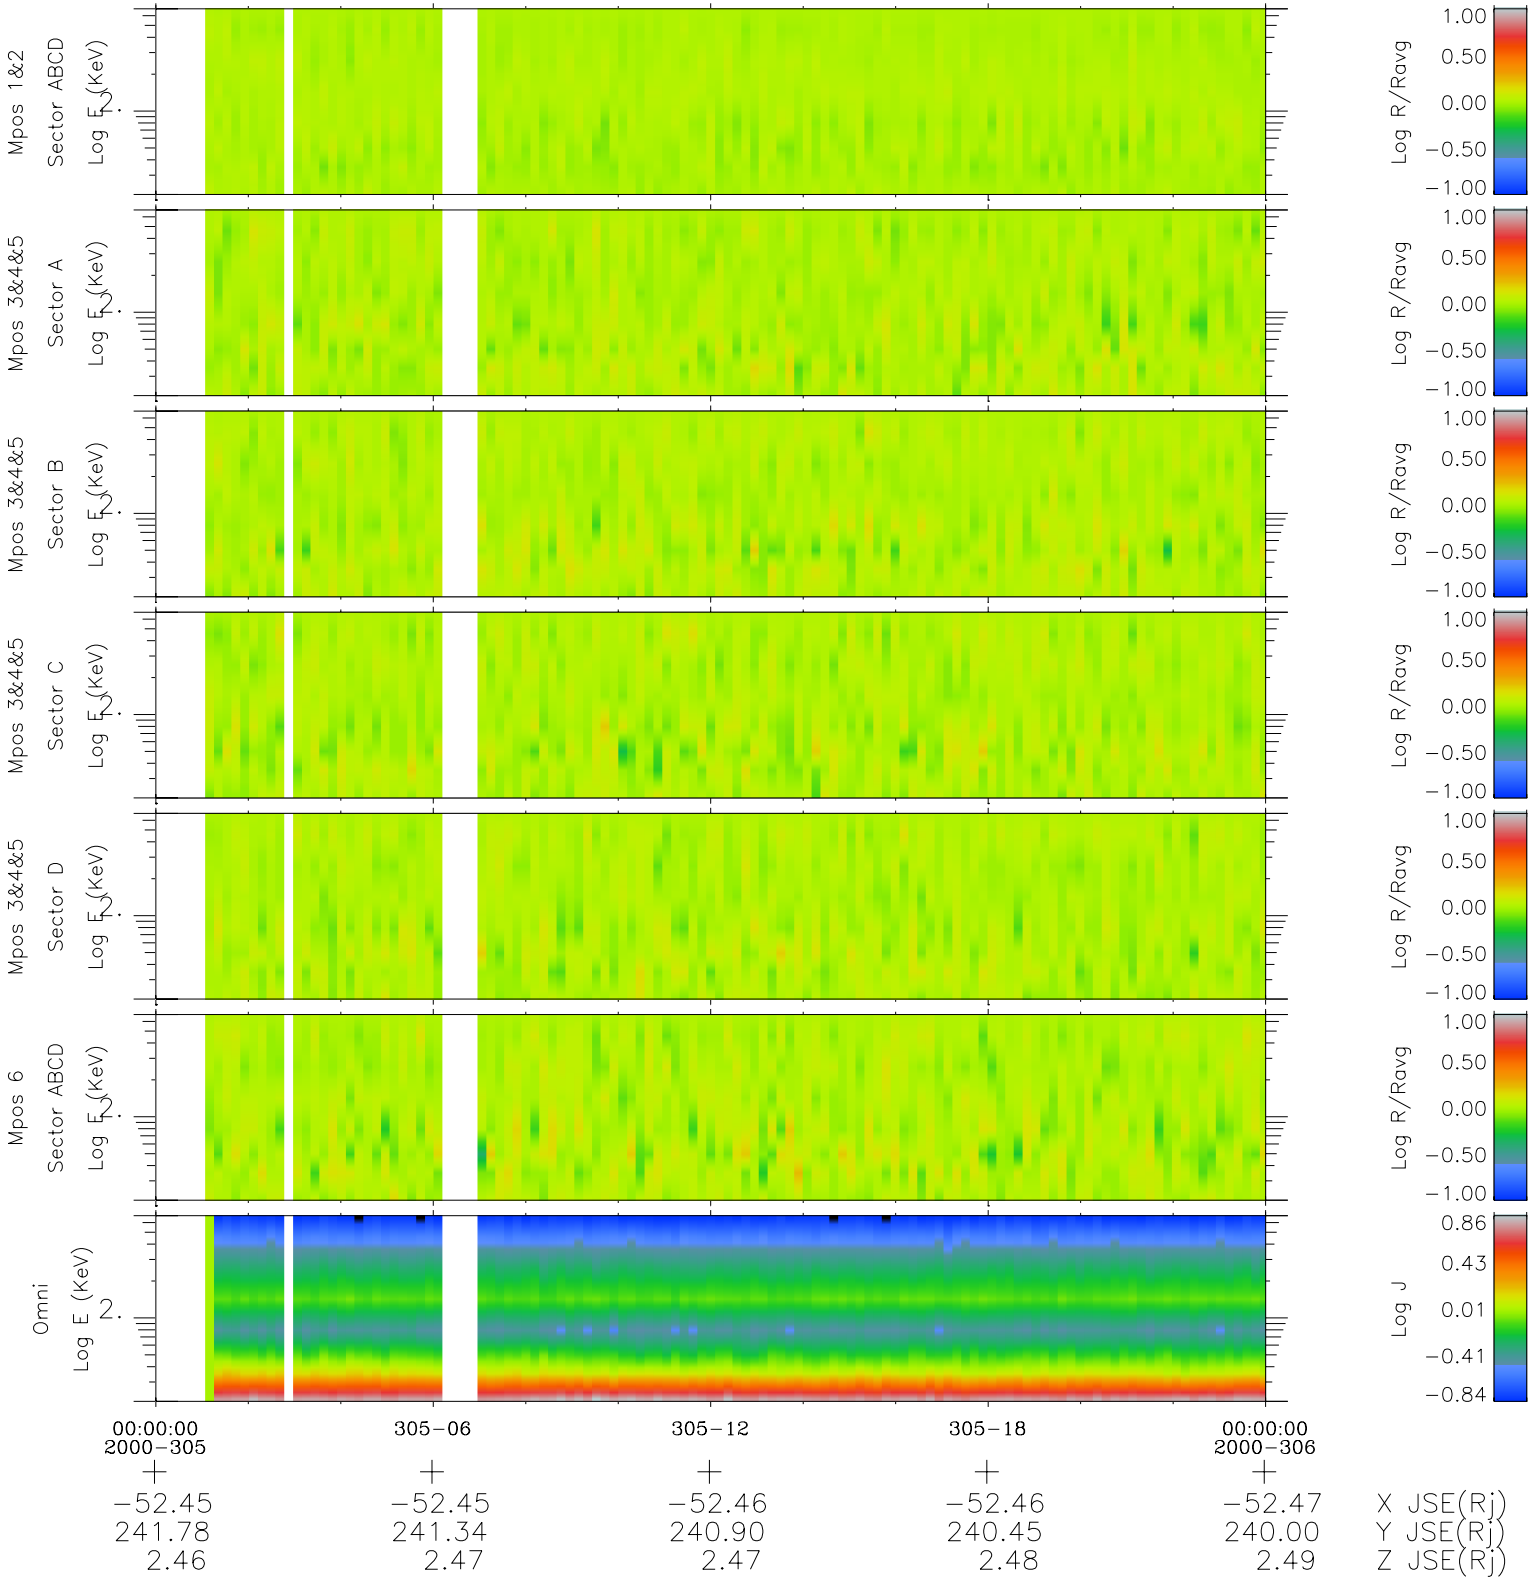

Galileo EPD Real Time R6 Electrons Spectra 00305

Software Version: RTSPEC_R6 V 1.20
 Data Production: 18-05-01
 Plot Production: Mon Sep 17 13:06:47 2001
 Color File: wondr3
 Geofactor File: 1.1

- ◇ = Jupiter look direction
- = Corotation look direction