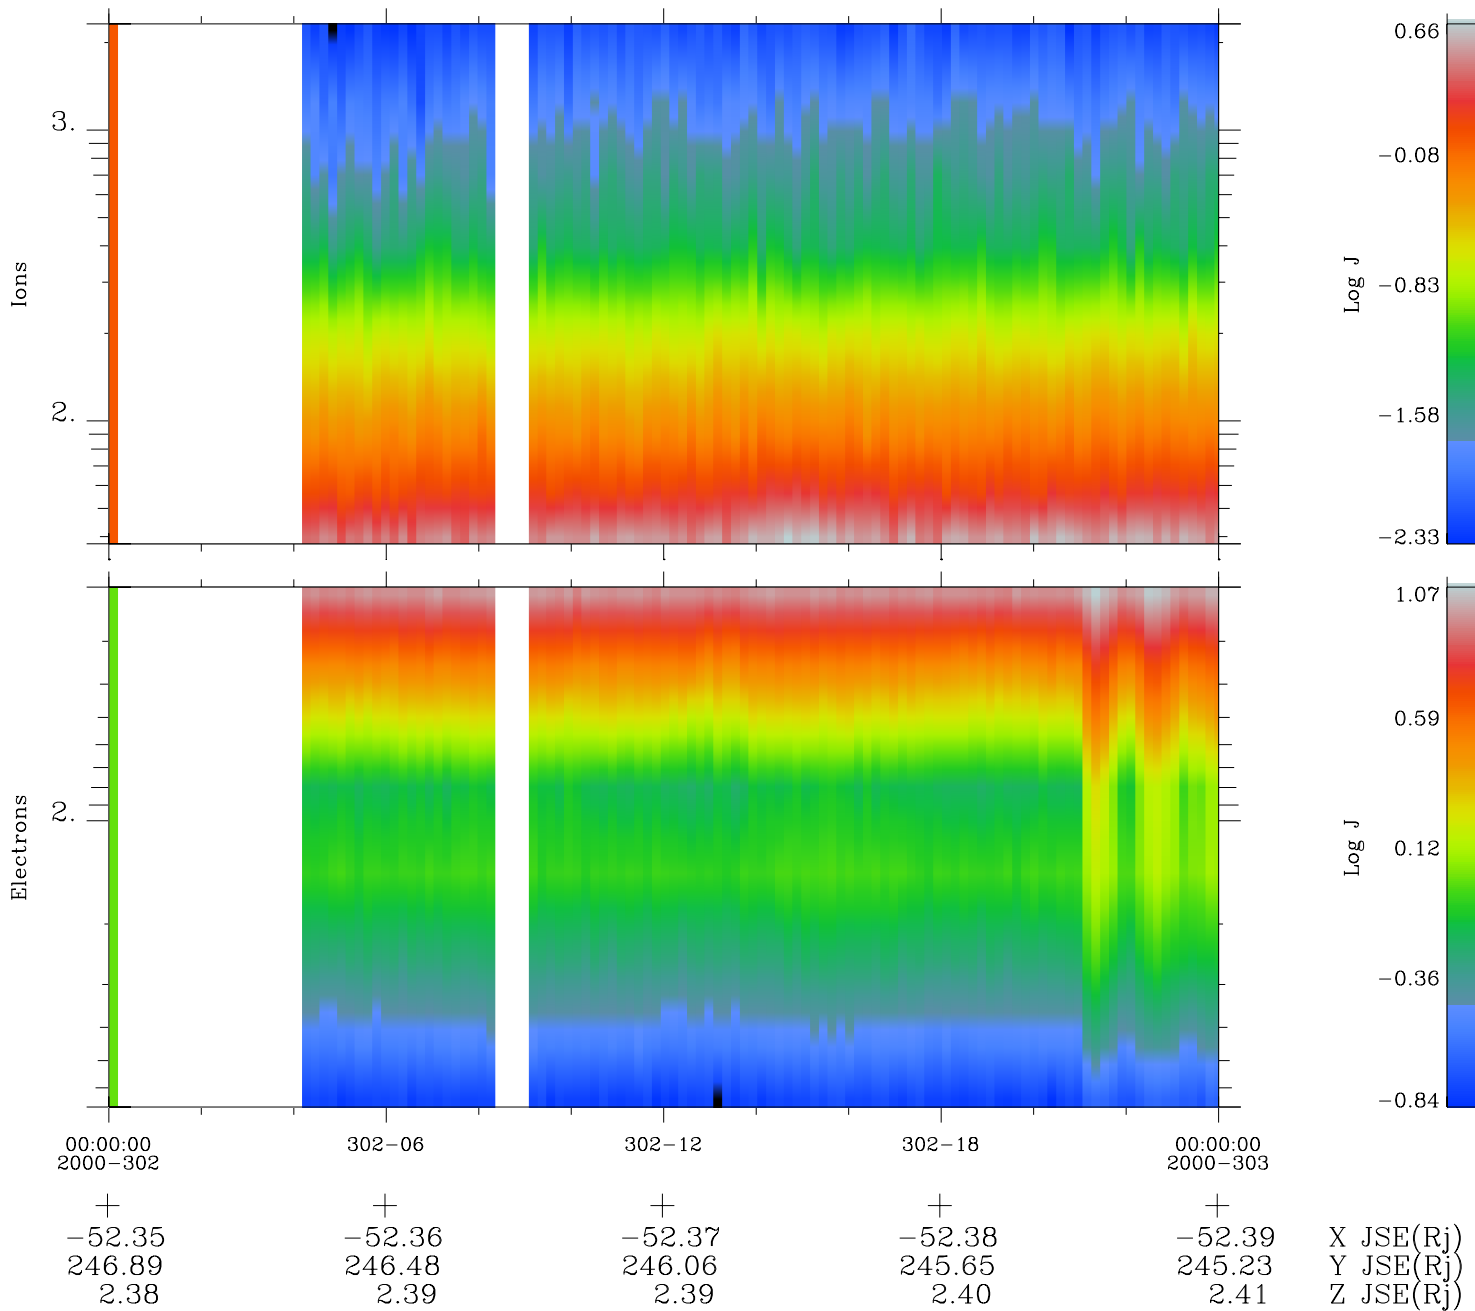

# Galileo EPD Real Time Omni Spectrum 00302

Software Version: RTSPEC\_OMNI V 1.20  
 Data Production: 18-05-01  
 Plot Production: Mon Sep 17 12:45:05 2001  
 Color File: wondr3  
 Geofactor File: 1.1

- ◇ = Jupiter look direction
- = Corotation look direction