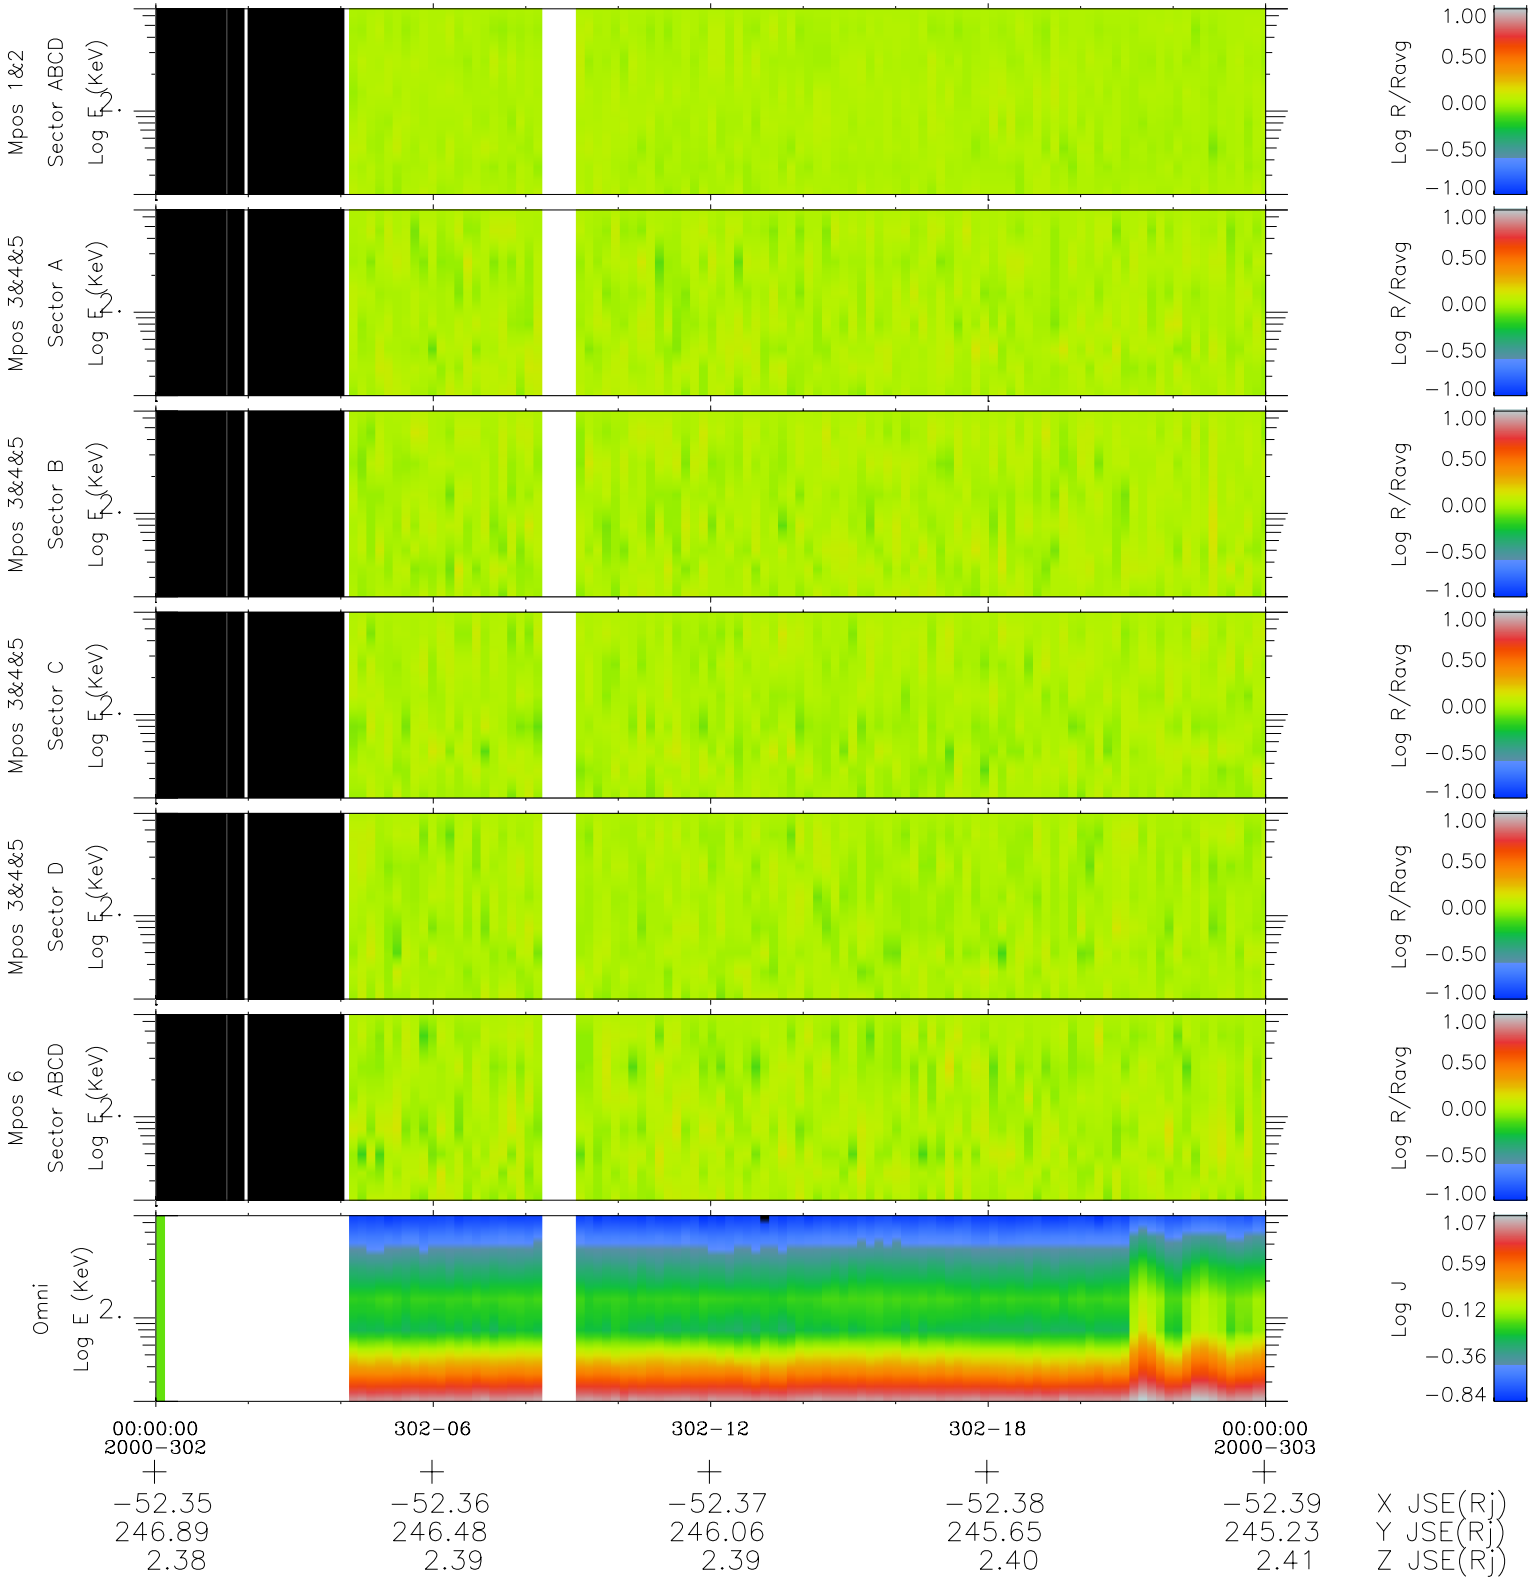

# Galileo EPD Real Time R6 Electrons Spectra 00302

Software Version: RTSPEC\_R6 V 1.20  
 Data Production: 18-05-01  
 Plot Production: Mon Sep 17 12:45:00 2001  
 Color File: wondr3  
 Geofactor File: 1.1

- ◇ = Jupiter look direction
- = Corotation look direction