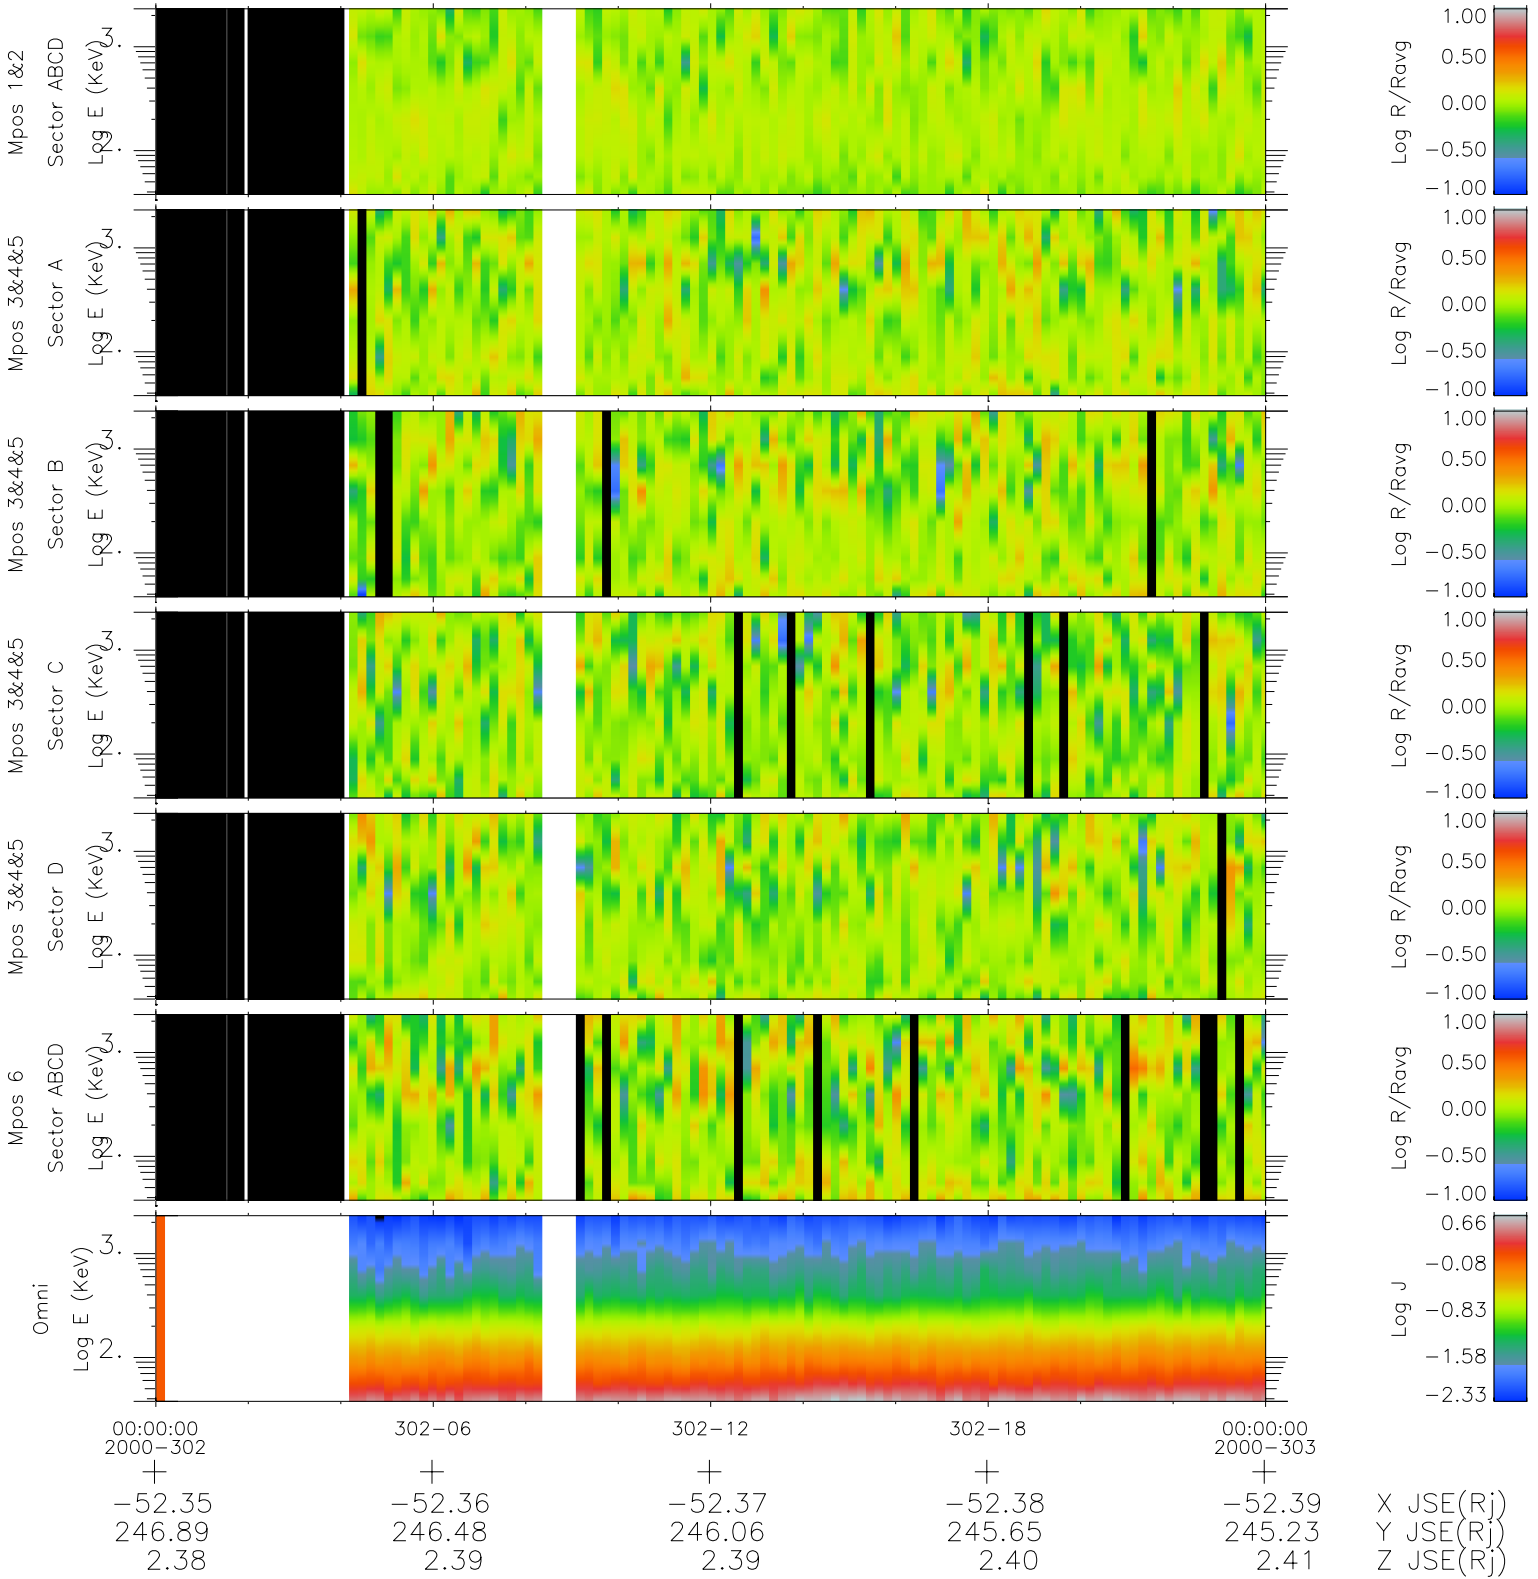

Galileo EPD Real Time R6 Ions Spectra 00302

Software Version: RTSPEC_R6 V 1.20
 Data Production: 18-05-01
 Plot Production: Mon Sep 17 12:44:54 2001
 Color File: wondr3
 Geofactor File: 1.1

- ◇ = Jupiter look direction
- = Corotation look direction