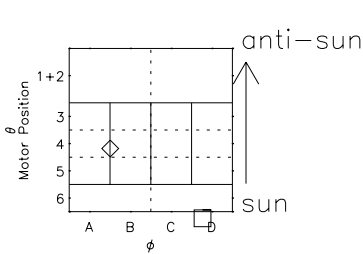

Galileo EPD Real Time R6 Ions Spectra 00302

Software Version: RTSPEC_R6 V 1.20
 Data Production: 18-05-01
 Plot Production: Mon Sep 17 12:44:54 2001
 Color File: wondr3
 Geofactor File: 1.1

- ◇ = Jupiter look direction
- = Corotation look direction