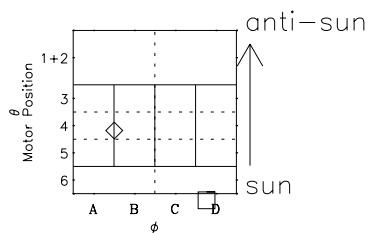

# Galileo EPD Real-Time Omni 00302

Software Version: RTLINE\_OMNI V 1.20  
Data Production: 18-05-01  
Plot Production: Mon Sep 17 12:46:52 2001

- ◇ = Jupiter look direction
- = Corotation look direction