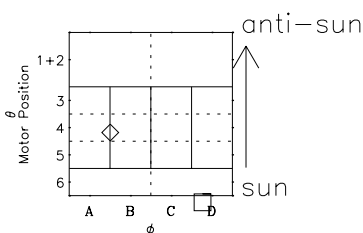

Galileo EPD Real-Time Six-Sector 00302

Software Version: RTLINE_R6 V 1.20
Data Production: 18-05-01
Plot Production: Mon Sep 17 12:46:58 2001

◇ = Jupiter look direction
□ = Corotation look direction