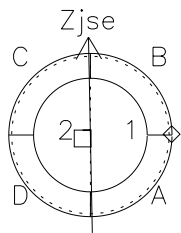

Galileo EPD Real-Time Six-Sector 00302

Software Version: RTLINE_R6 V 1.20
Data Production: 18-05-01
Plot Production: Mon Sep 17 12:46:58 2001

◇ = Jupiter look direction
□ = Corotation look direction