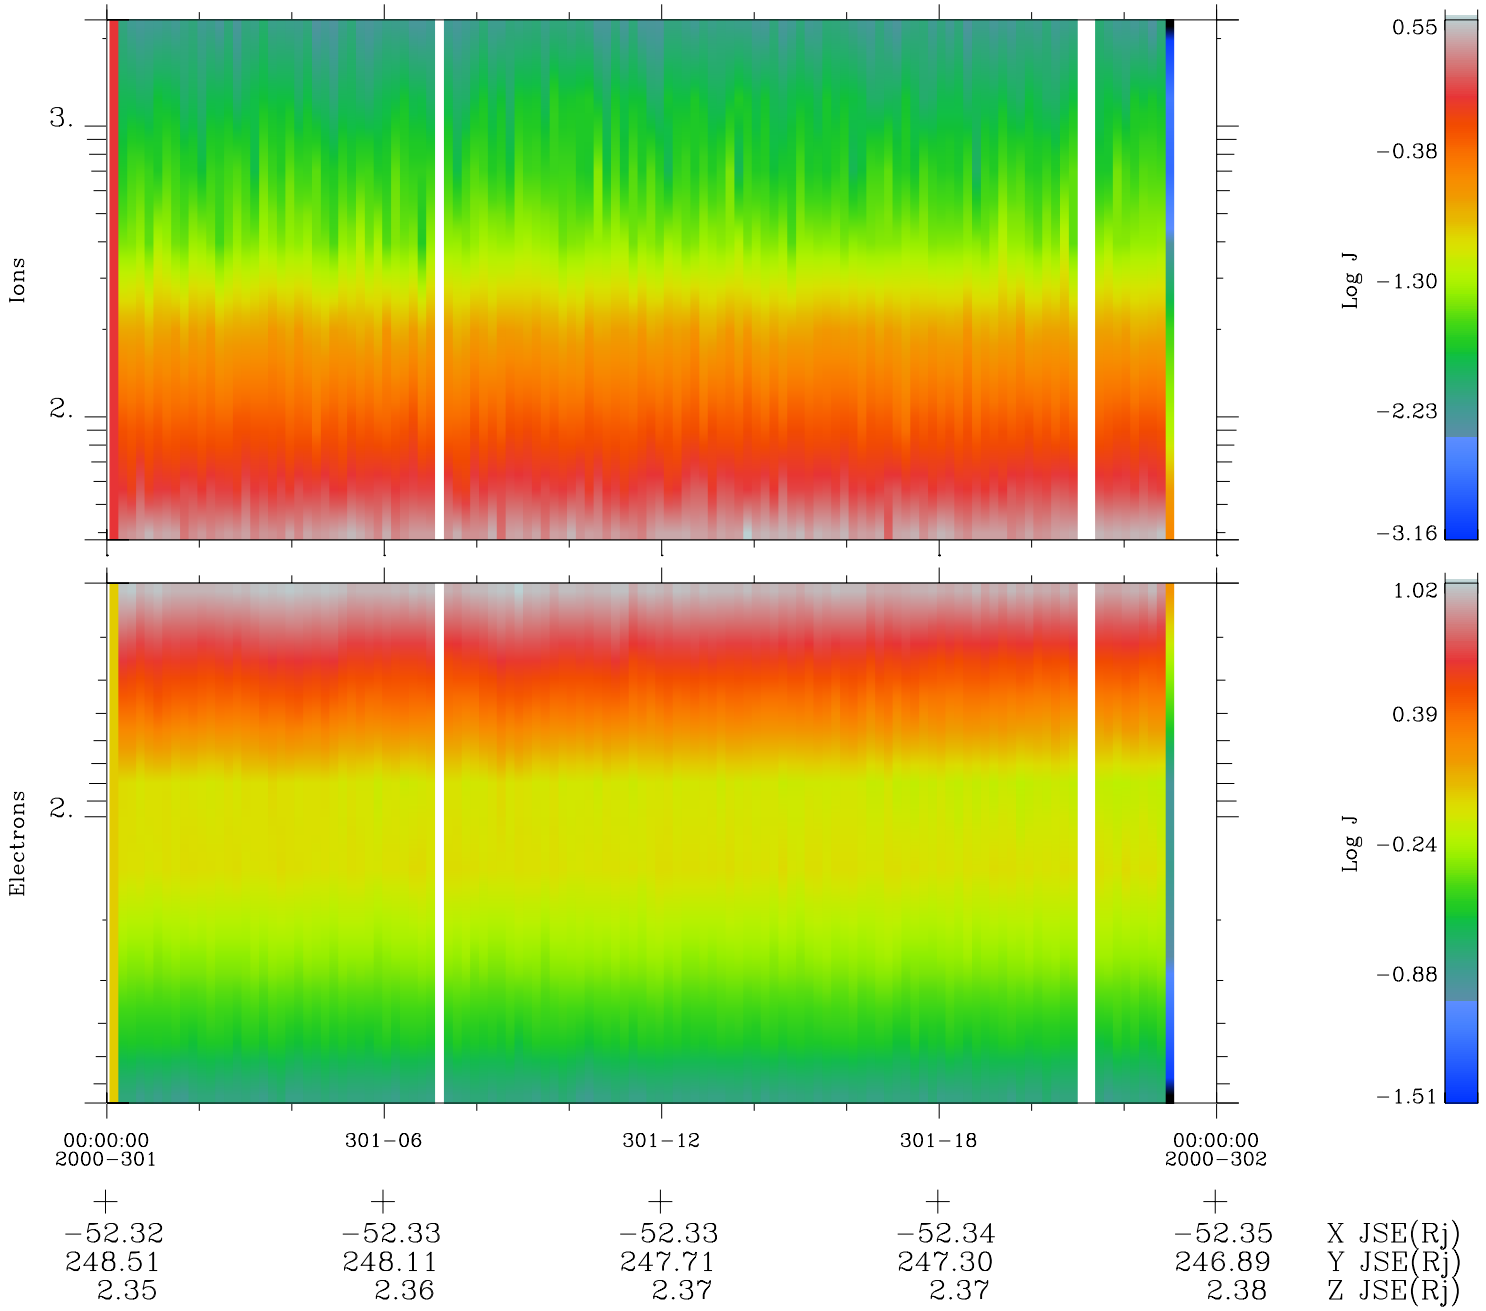

Galileo EPD Real Time Omni Spectrum 00301

Software Version: RTSPEC_OMNI V 1.20
 Data Production: 18-05-01
 Plot Production: Mon Sep 17 12:37:40 2001
 Color File: wondr3
 Geofactor File: 1.1

◇ = Jupiter look direction
 □ = Corotation look direction