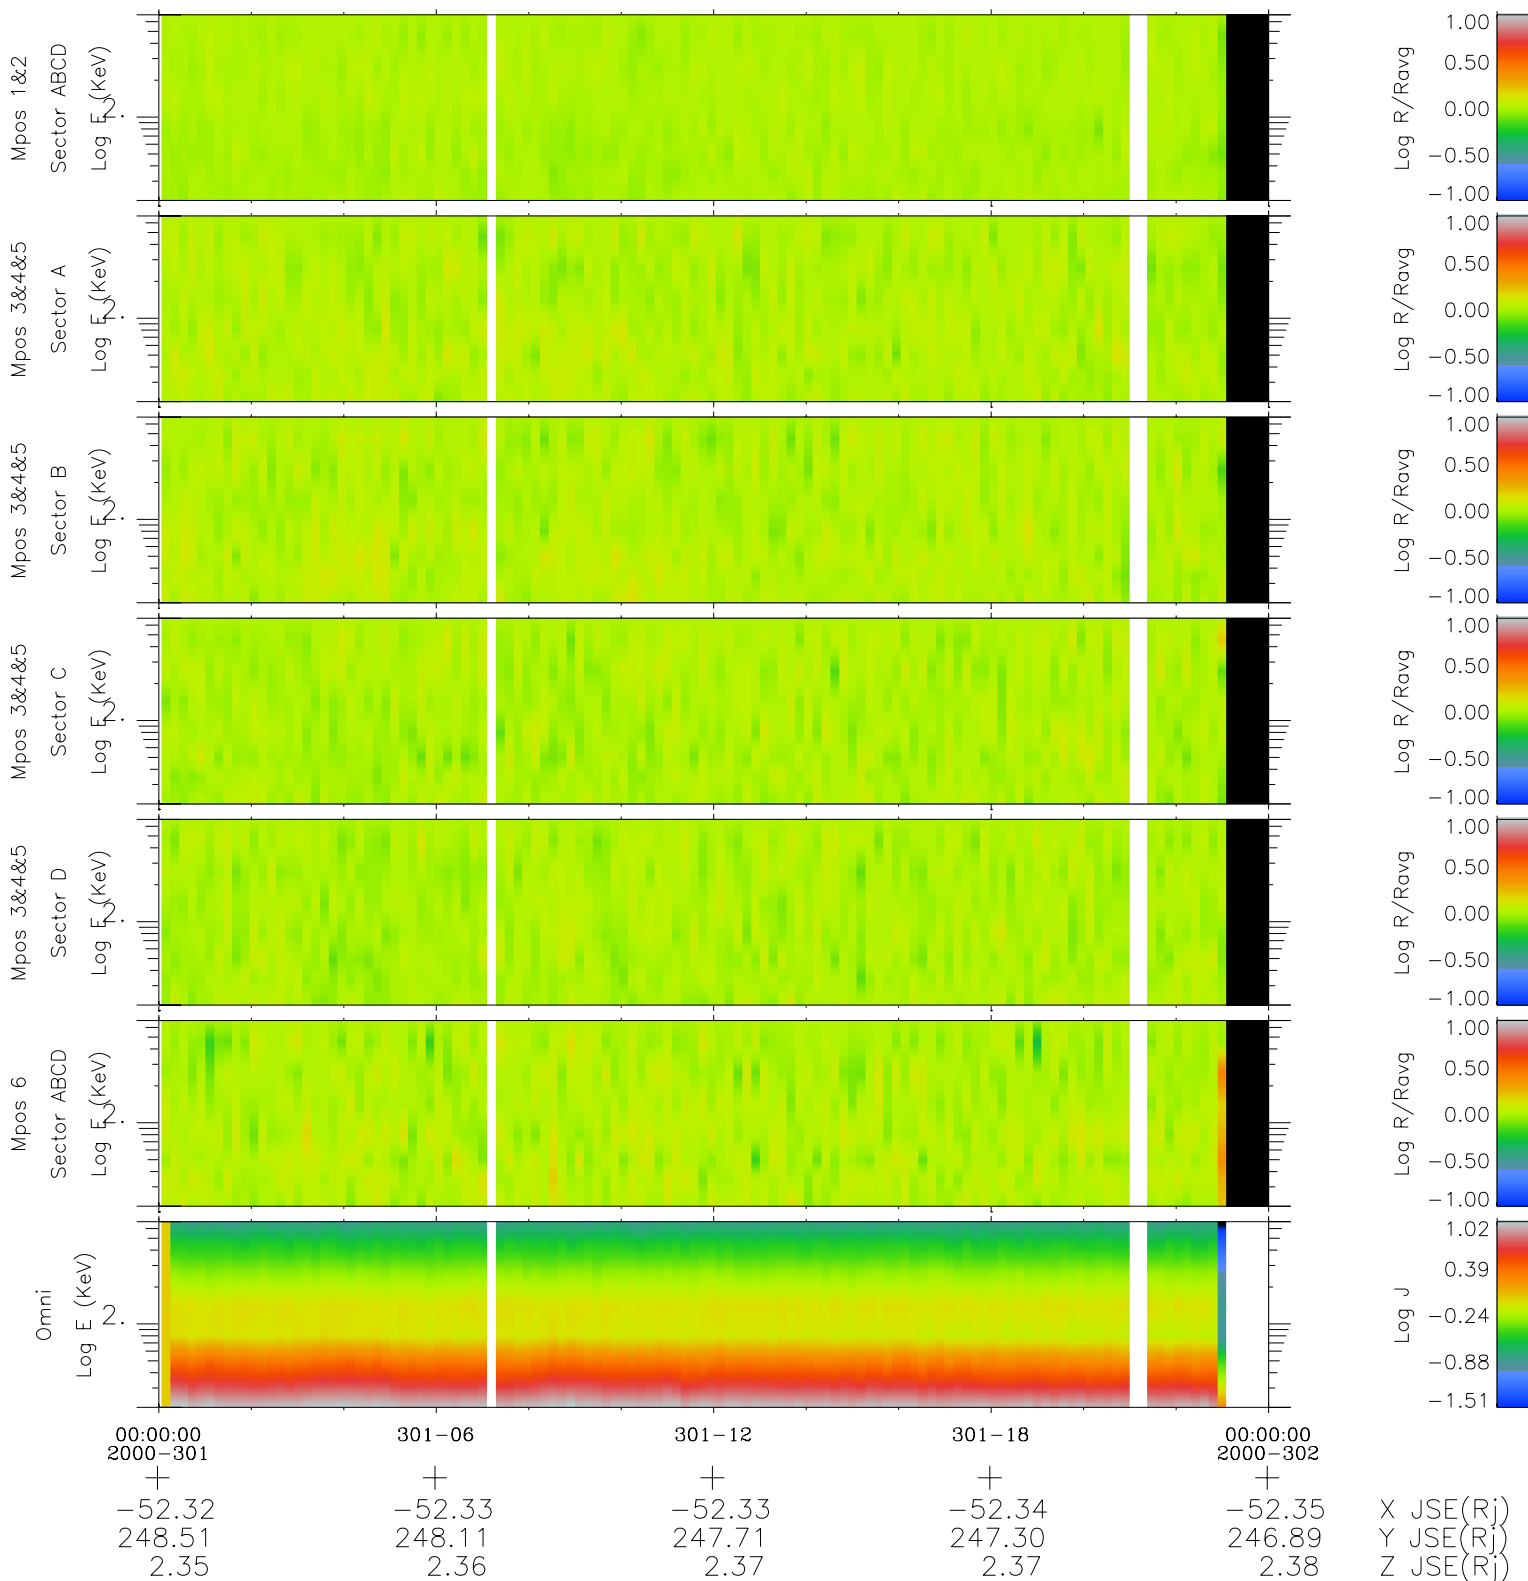

Galileo EPD Real Time R6 Electrons Spectra 00301

Software Version: RTSPEC_R6 V 1.20
 Data Production: 18-05-01
 Plot Production: Mon Sep 17 12:37:35 2001
 Color File: wondr3
 Geofactor File: 1.1

- ◇ = Jupiter look direction
- = Corotation look direction