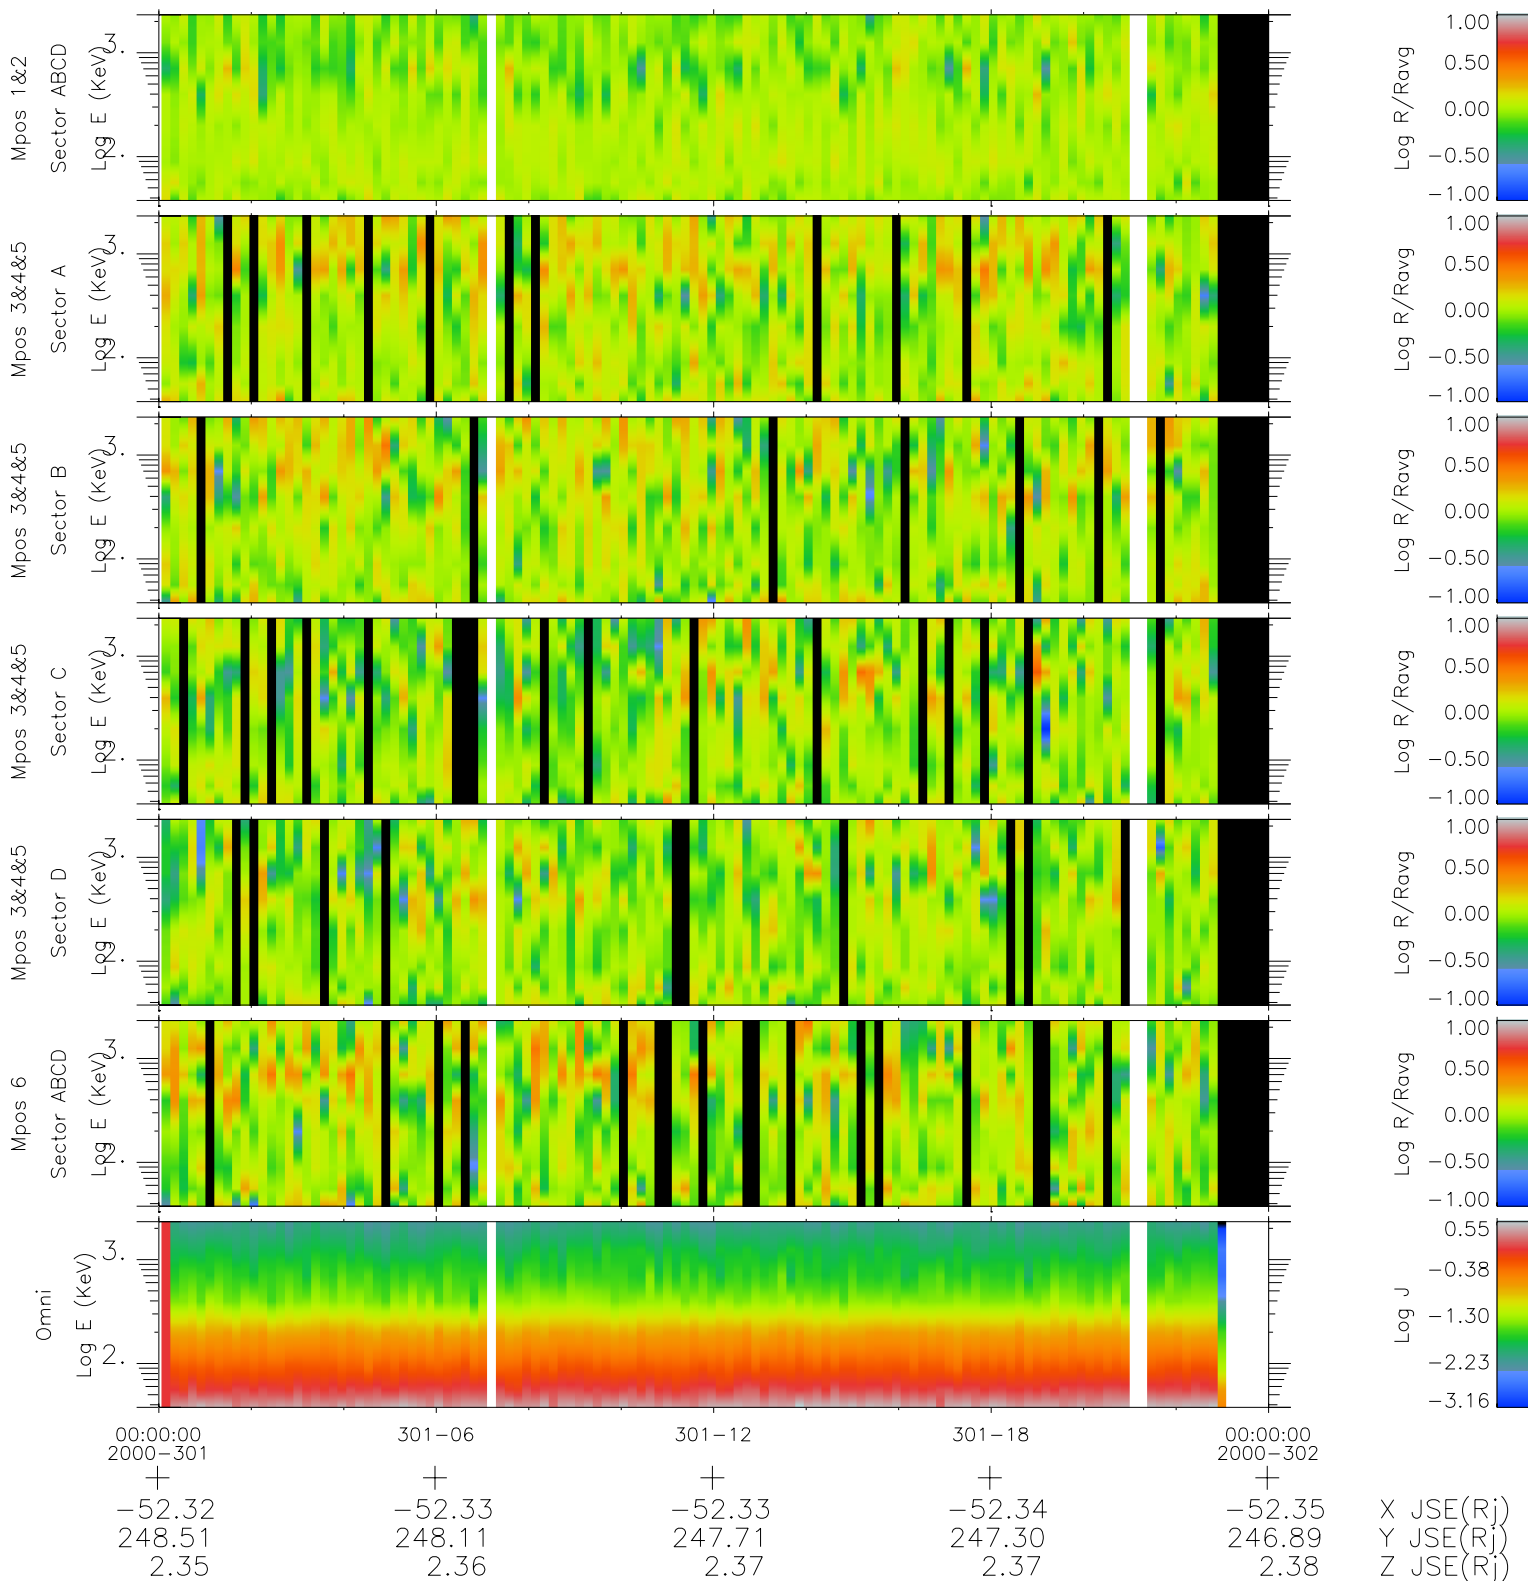

Galileo EPD Real Time R6 Ions Spectra 00301

Software Version: RTSPEC_R6 V 1.20
 Data Production: 18-05-01
 Plot Production: Mon Sep 17 12:37:28 2001
 Color File: wondr3
 Geofactor File: 1.1

◇ = Jupiter look direction
 □ = Corotation look direction