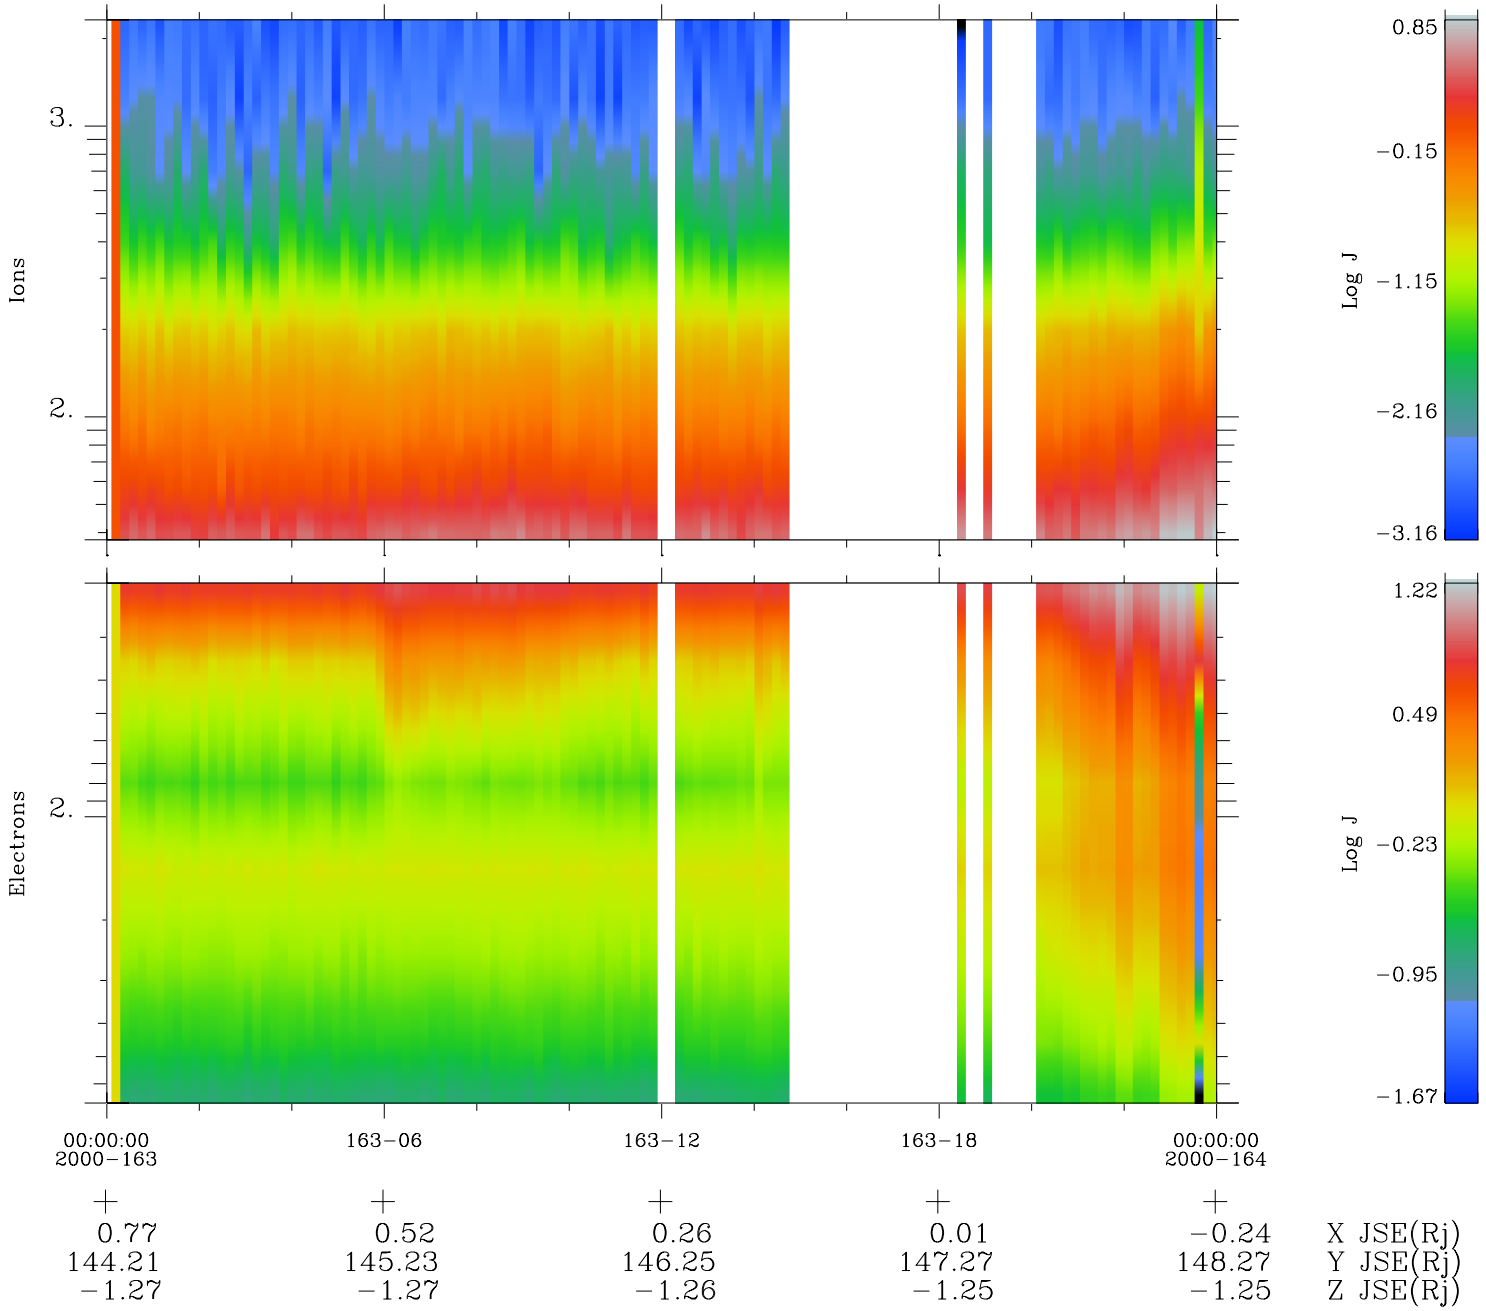

Galileo EPD Real Time Omni Spectrum 00163

Software Version: RTSPEC_OMNI V 1.20
 Data Production: 10-03-01
 Plot Production: Mon Sep 17 12:09:33 2001
 Color File: wondr3
 Geofactor File: 1.1

◇ = Jupiter look direction
 □ = Corotation look direction