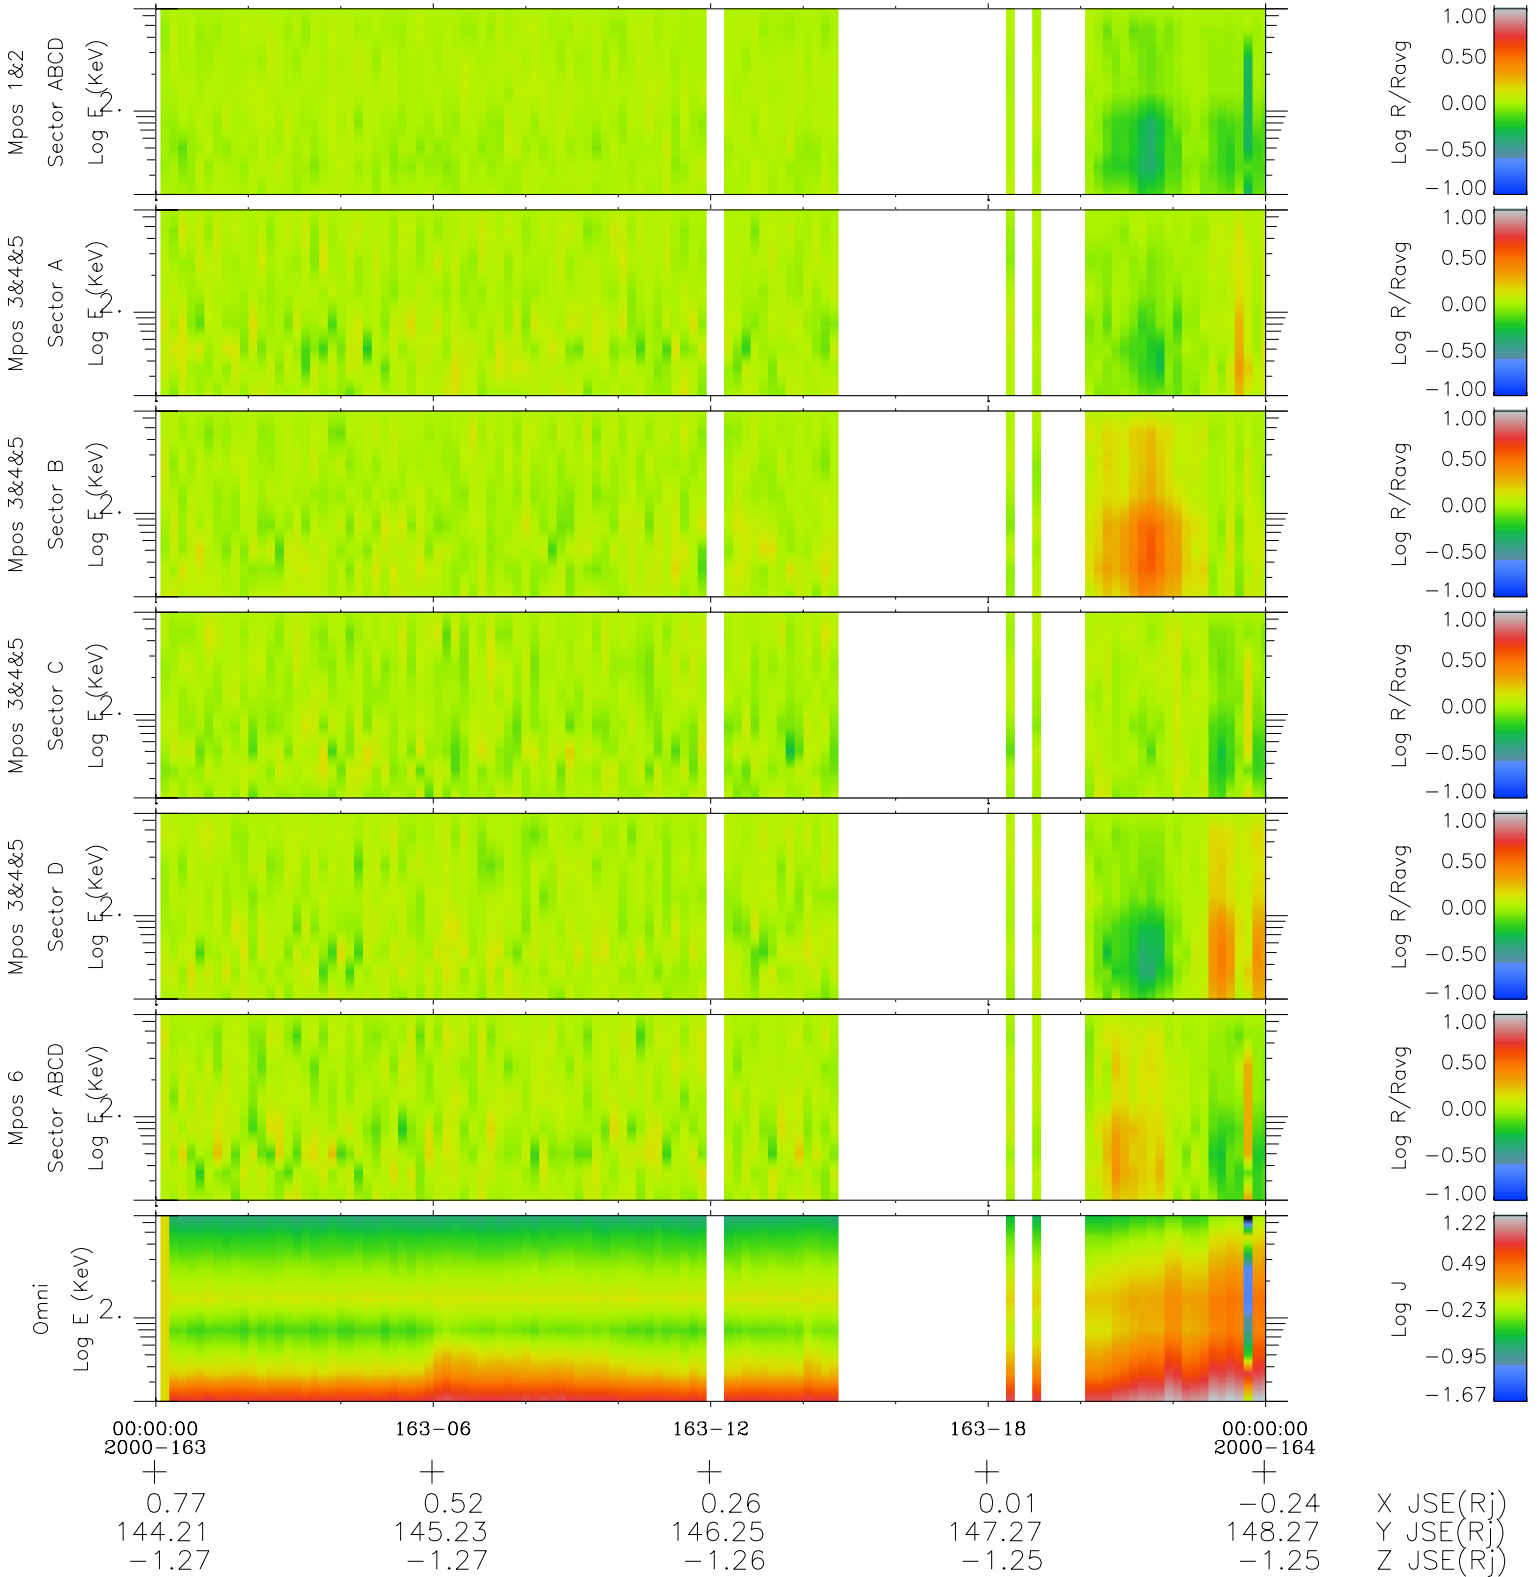

# Galileo EPD Real Time R6 Electrons Spectra 00163

Software Version: RTSPEC\_R6 V 1.20  
 Data Production: 10-03-01  
 Plot Production: Mon Sep 17 12:09:28 2001  
 Color File: wondr3  
 Geofactor File: 1.1

- ◇ = Jupiter look direction
- = Corotation look direction