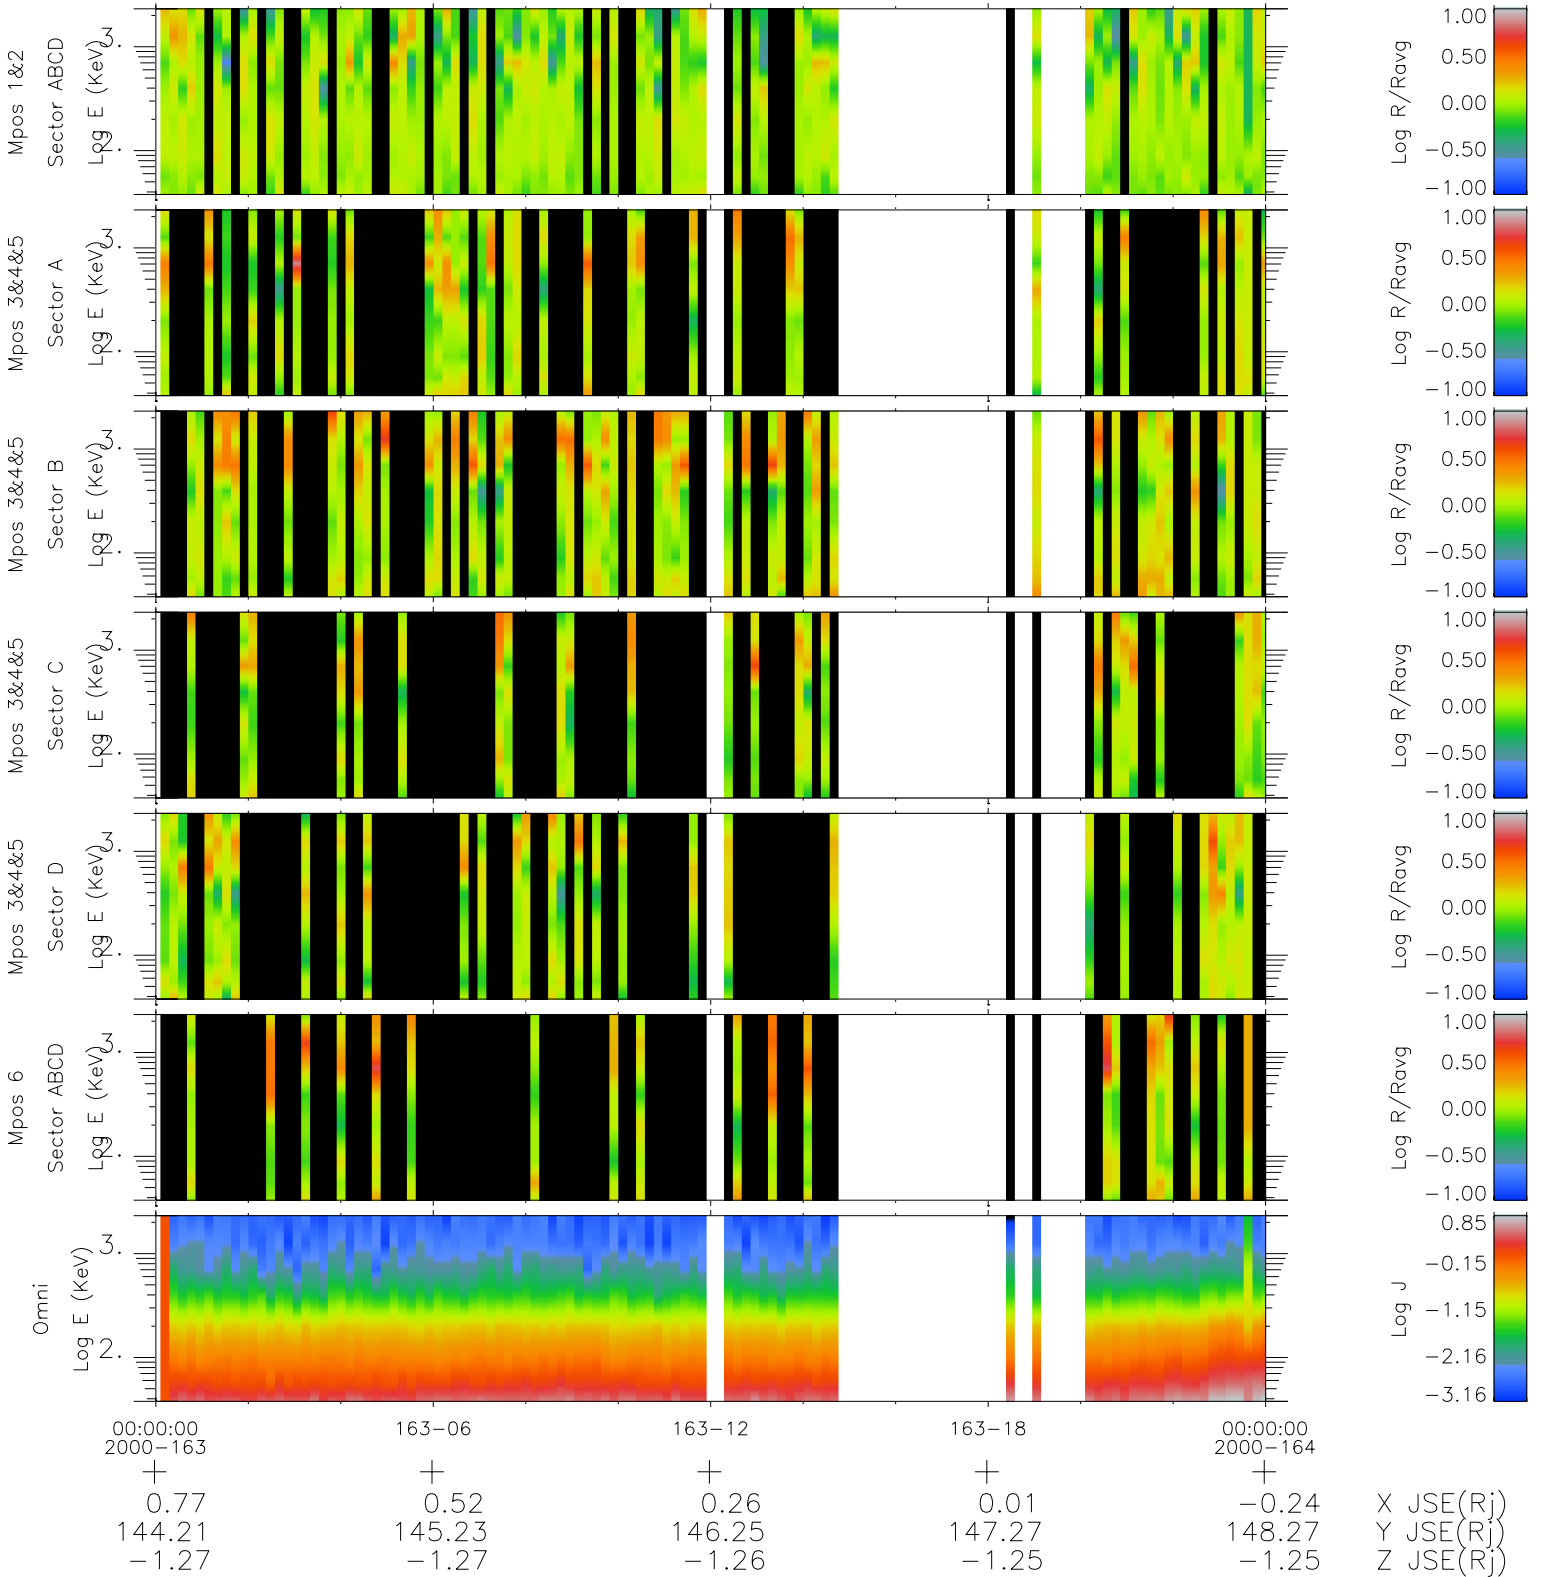

Galileo EPD Real Time R6 Ions Spectra 00163

Software Version: RTSPEC_R6 V 1.20
 Data Production: 10-03-01
 Plot Production: Mon Sep 17 12:09:23 2001
 Color File: wondr3
 Geofactor File: 1.1

◇ = Jupiter look direction
 □ = Corotation look direction