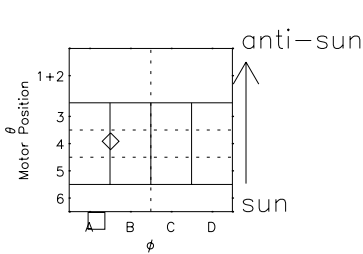

Galileo EPD Real Time R6 Ions Spectra 00163

Software Version: RTSPEC_R6 V 1.20
 Data Production: 10-03-01
 Plot Production: Mon Sep 17 12:09:23 2001
 Color File: wondr3
 Geofactor File: 1.1

◇ = Jupiter look direction
 □ = Corotation look direction