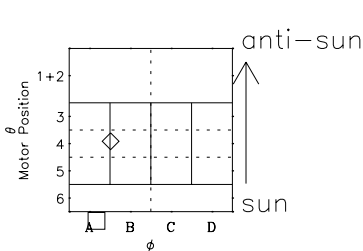

Galileo EPD Real-Time Six-Sector 00163

Software Version: RTLINE_R6 V 1.20
Data Production: 10-03-01
Plot Production: Mon Sep 17 12:11:10 2001

- ◇ = Jupiter look direction
- = Corotation look direction