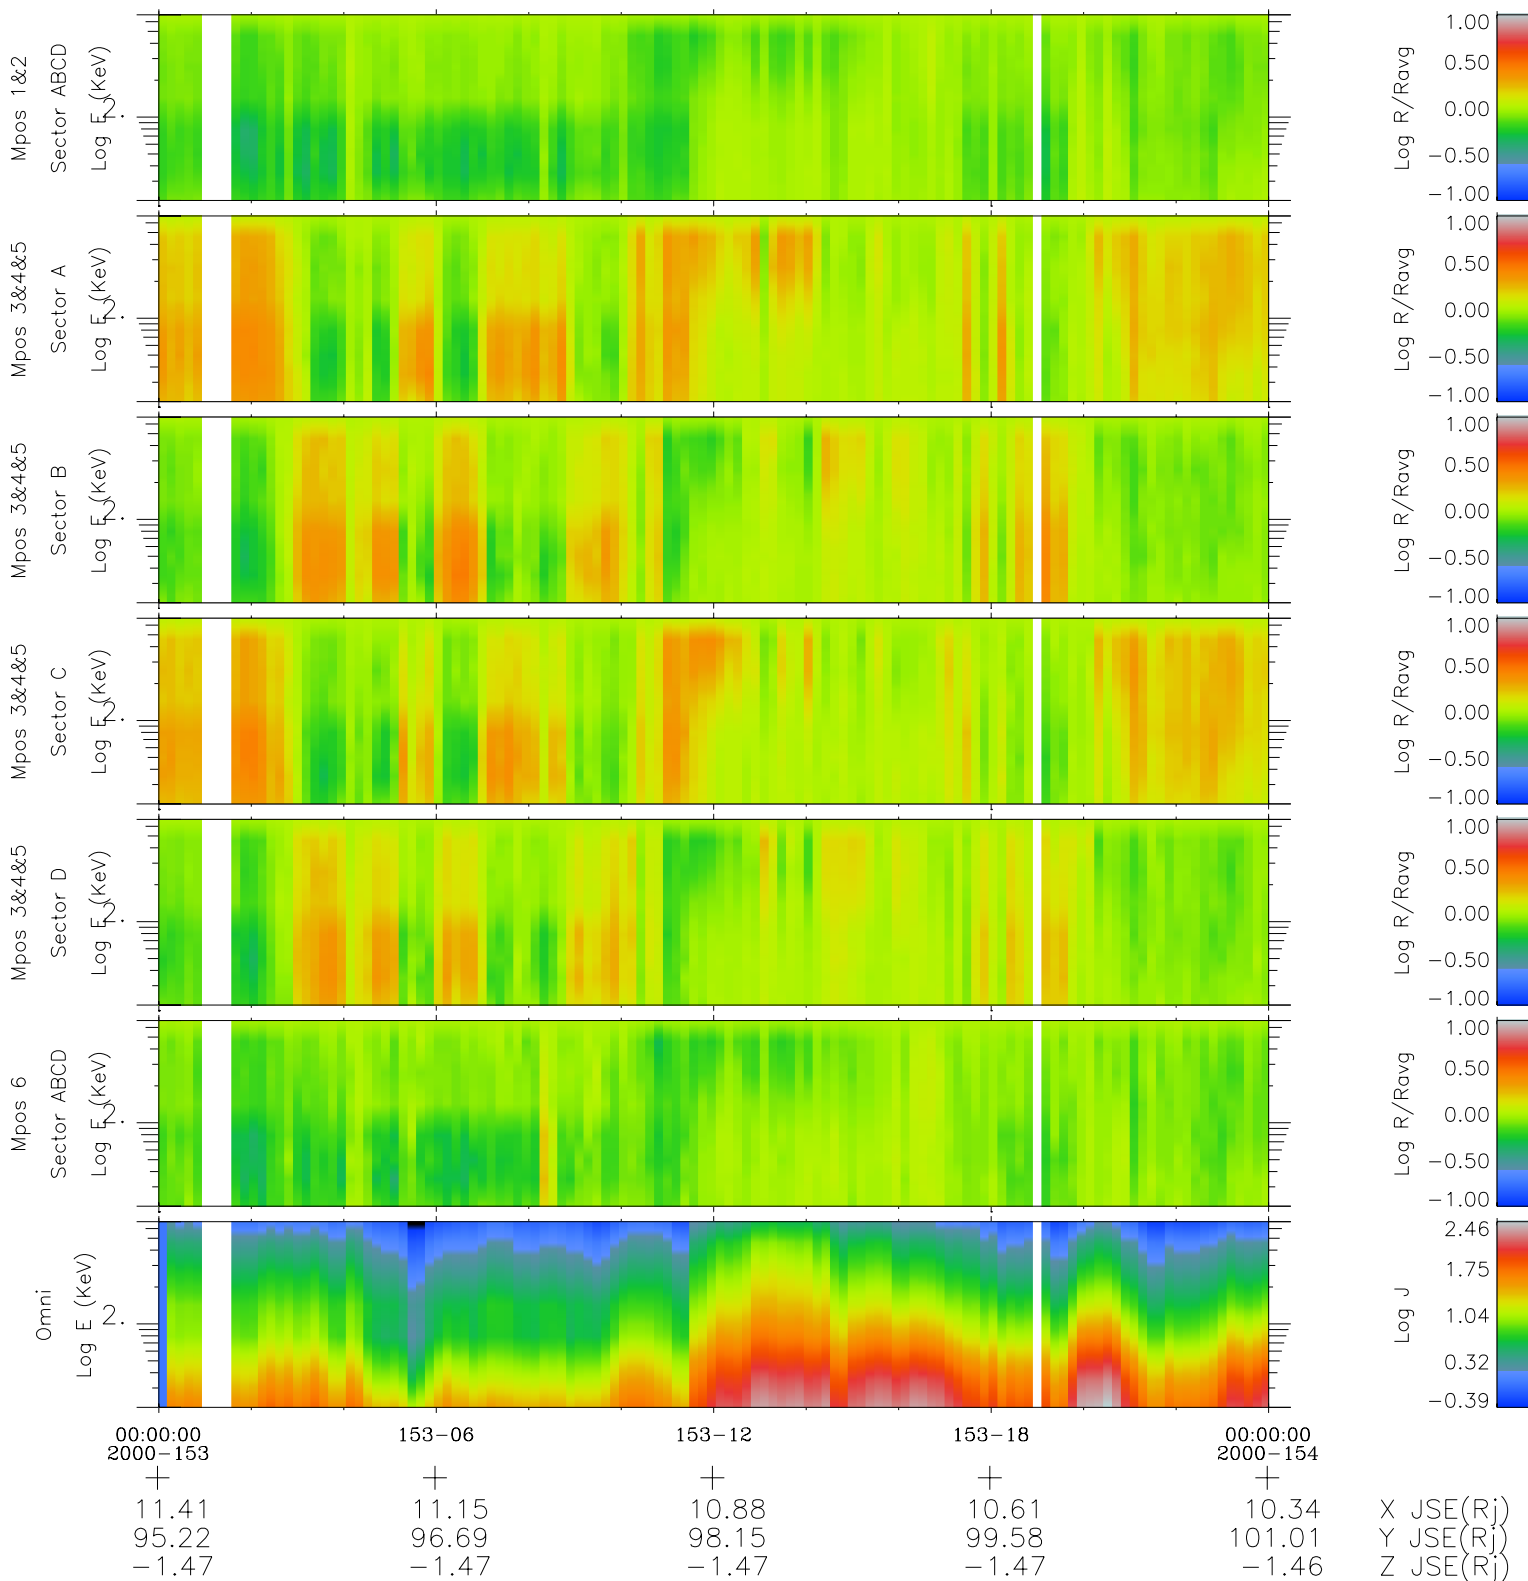

Galileo EPD Real Time R6 Electrons Spectra 00153

Software Version: RTSPEC_R6 V 1.20
 Data Production: 10-03-01
 Plot Production: Mon Sep 17 10:54:39 2001
 Color File: wondr3
 Geofactor File: 1.1

- ◇ = Jupiter look direction
- = Corotation look direction