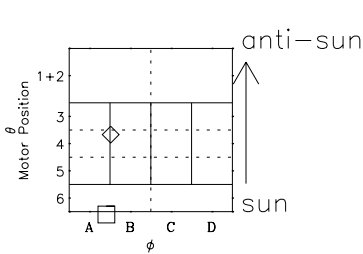

# Galileo EPD Real-Time Six-Sector 00153

Software Version: RTLINE\_R6 V 1.20  
Data Production: 10-03-01  
Plot Production: Mon Sep 17 10:56:36 2001

◇ = Jupiter look direction  
□ = Corotation look direction