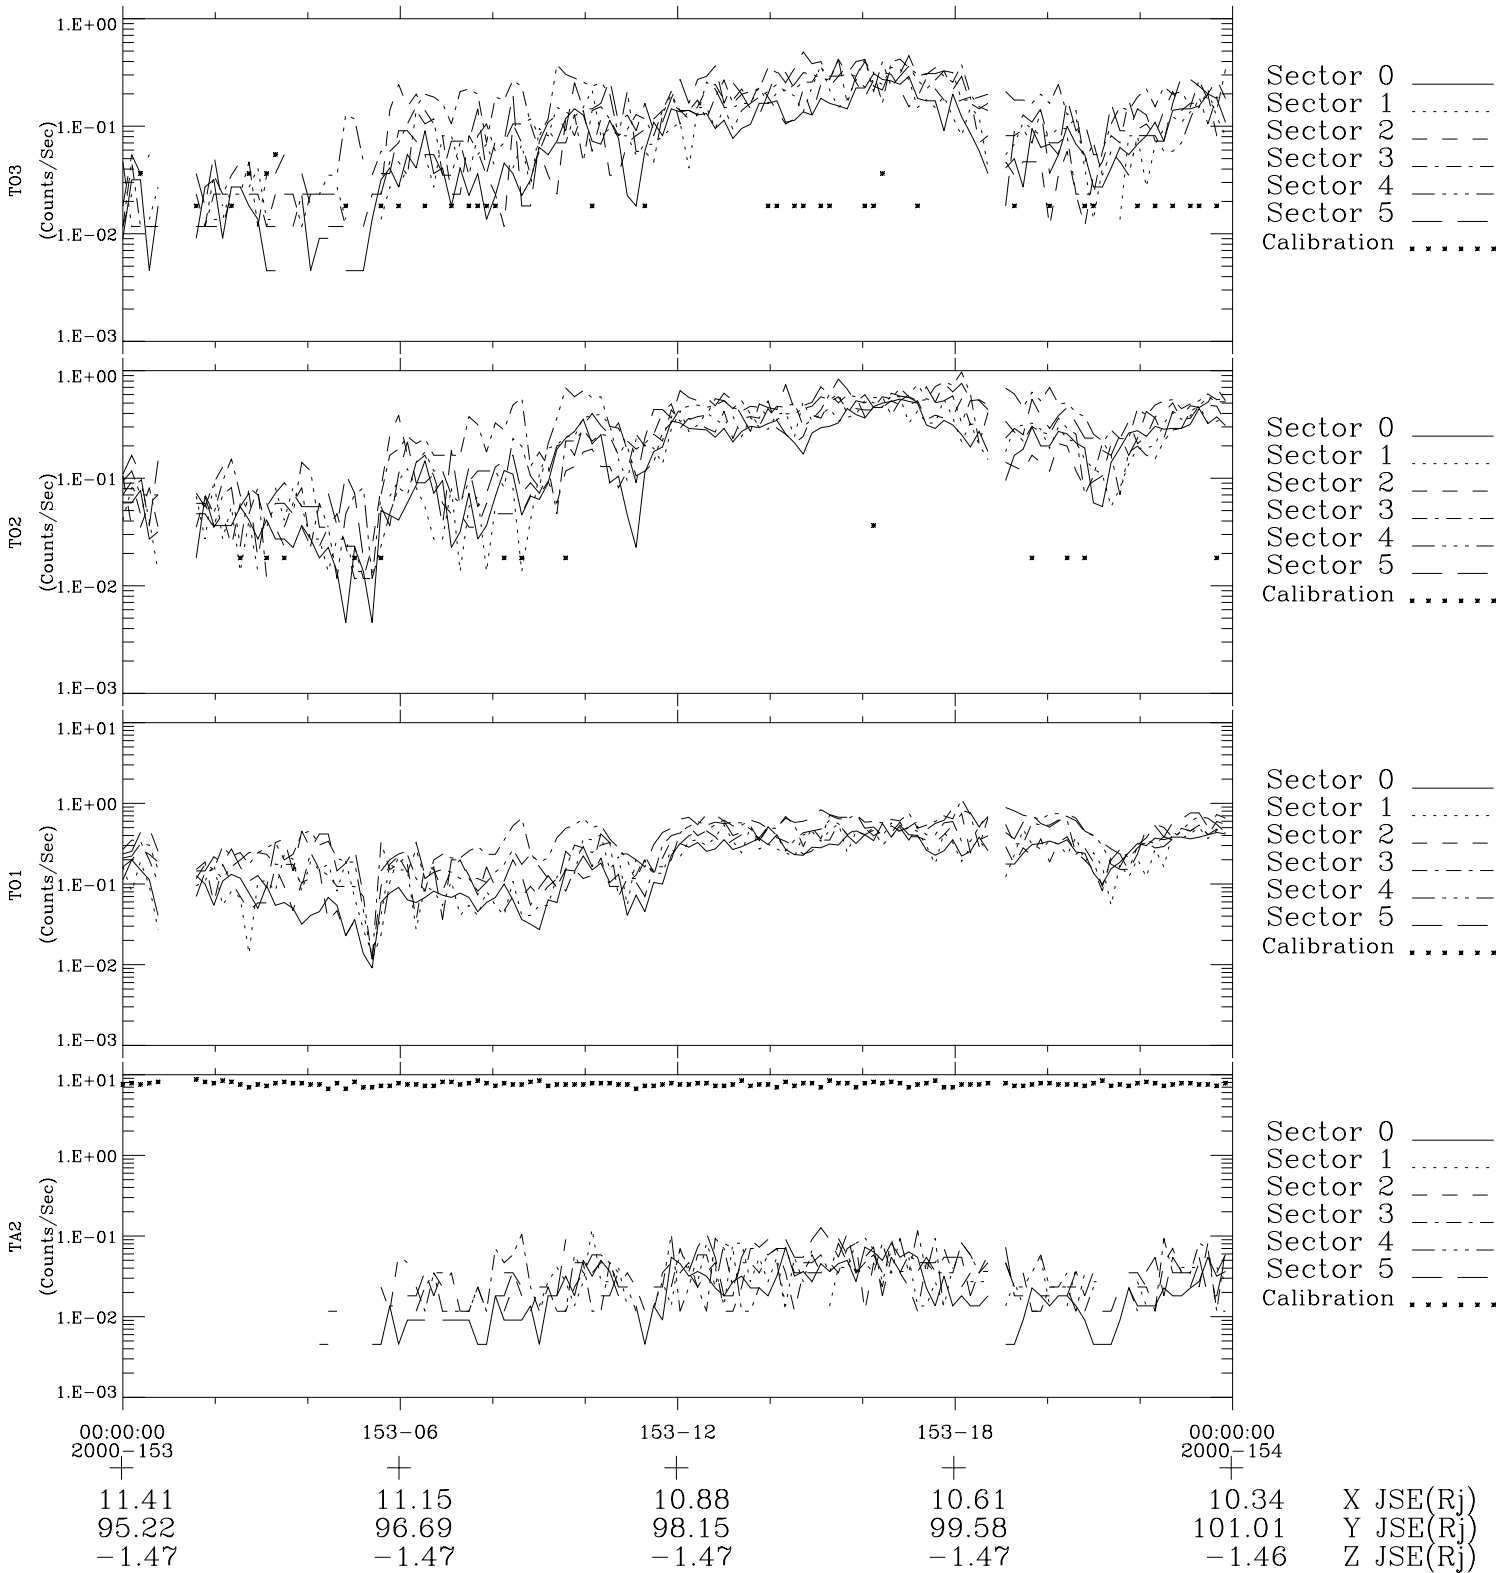

# Galileo EPD Real-Time Six-Sector 00153

Software Version: RTLINE\_R6 V 1.20  
Data Production: 10-03-01  
Plot Production: Mon Sep 17 10:56:36 2001

◇ = Jupiter look direction  
□ = Corotation look direction