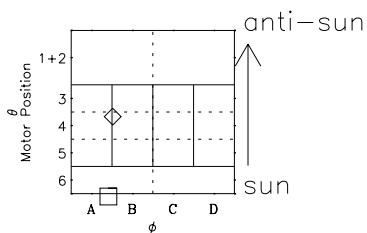

Galileo EPD Real-Time Six-Sector 00153

Software Version: RTLINE_R6 V 1.20
Data Production: 10-03-01
Plot Production: Mon Sep 17 10:56:35 2001

◇ = Jupiter look direction
□ = Corotation look direction