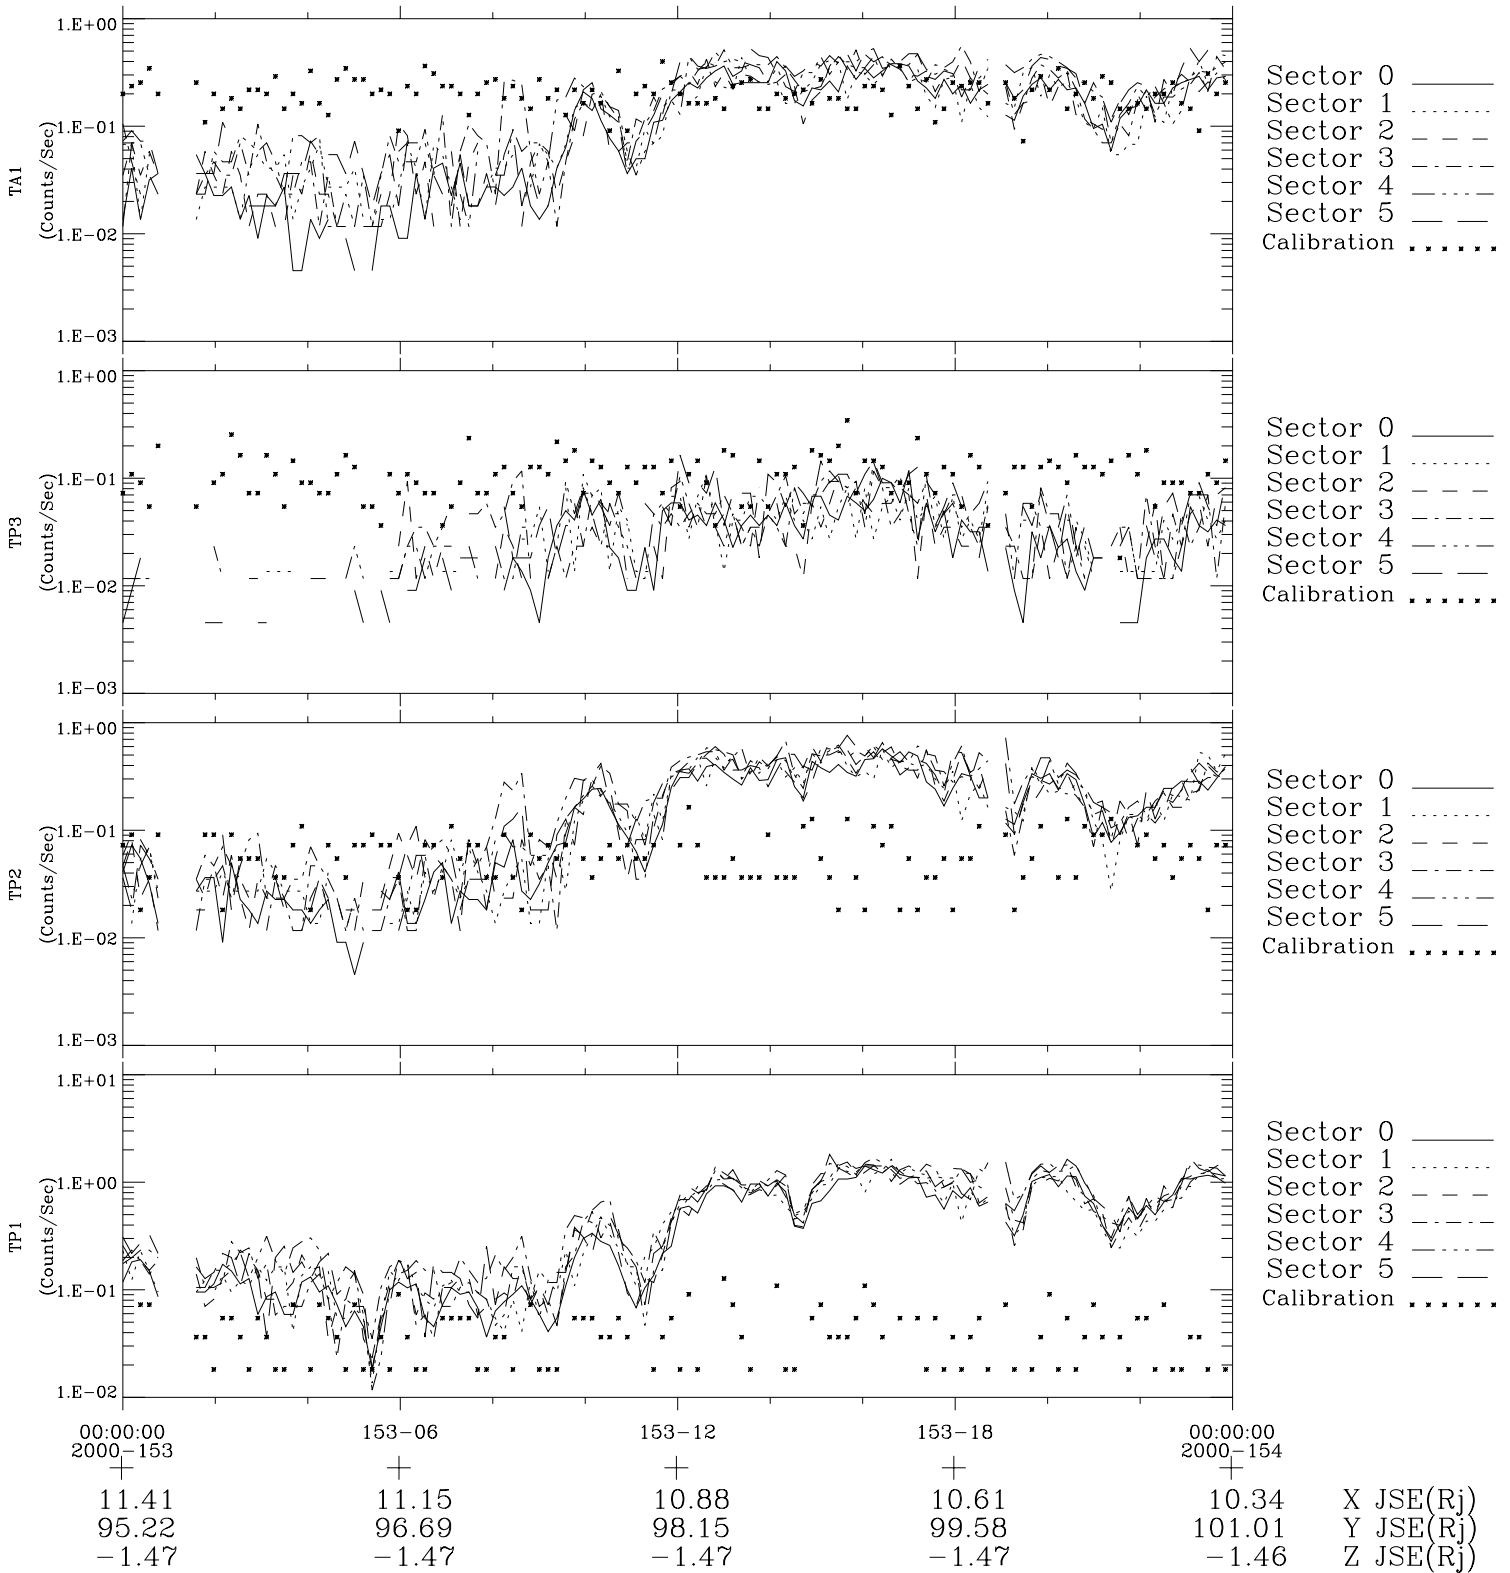

Galileo EPD Real-Time Six-Sector 00153

Software Version: RTLINE_R6 V 1.20
Data Production: 10-03-01
Plot Production: Mon Sep 17 10:56:35 2001

◇ = Jupiter look direction
□ = Corotation look direction