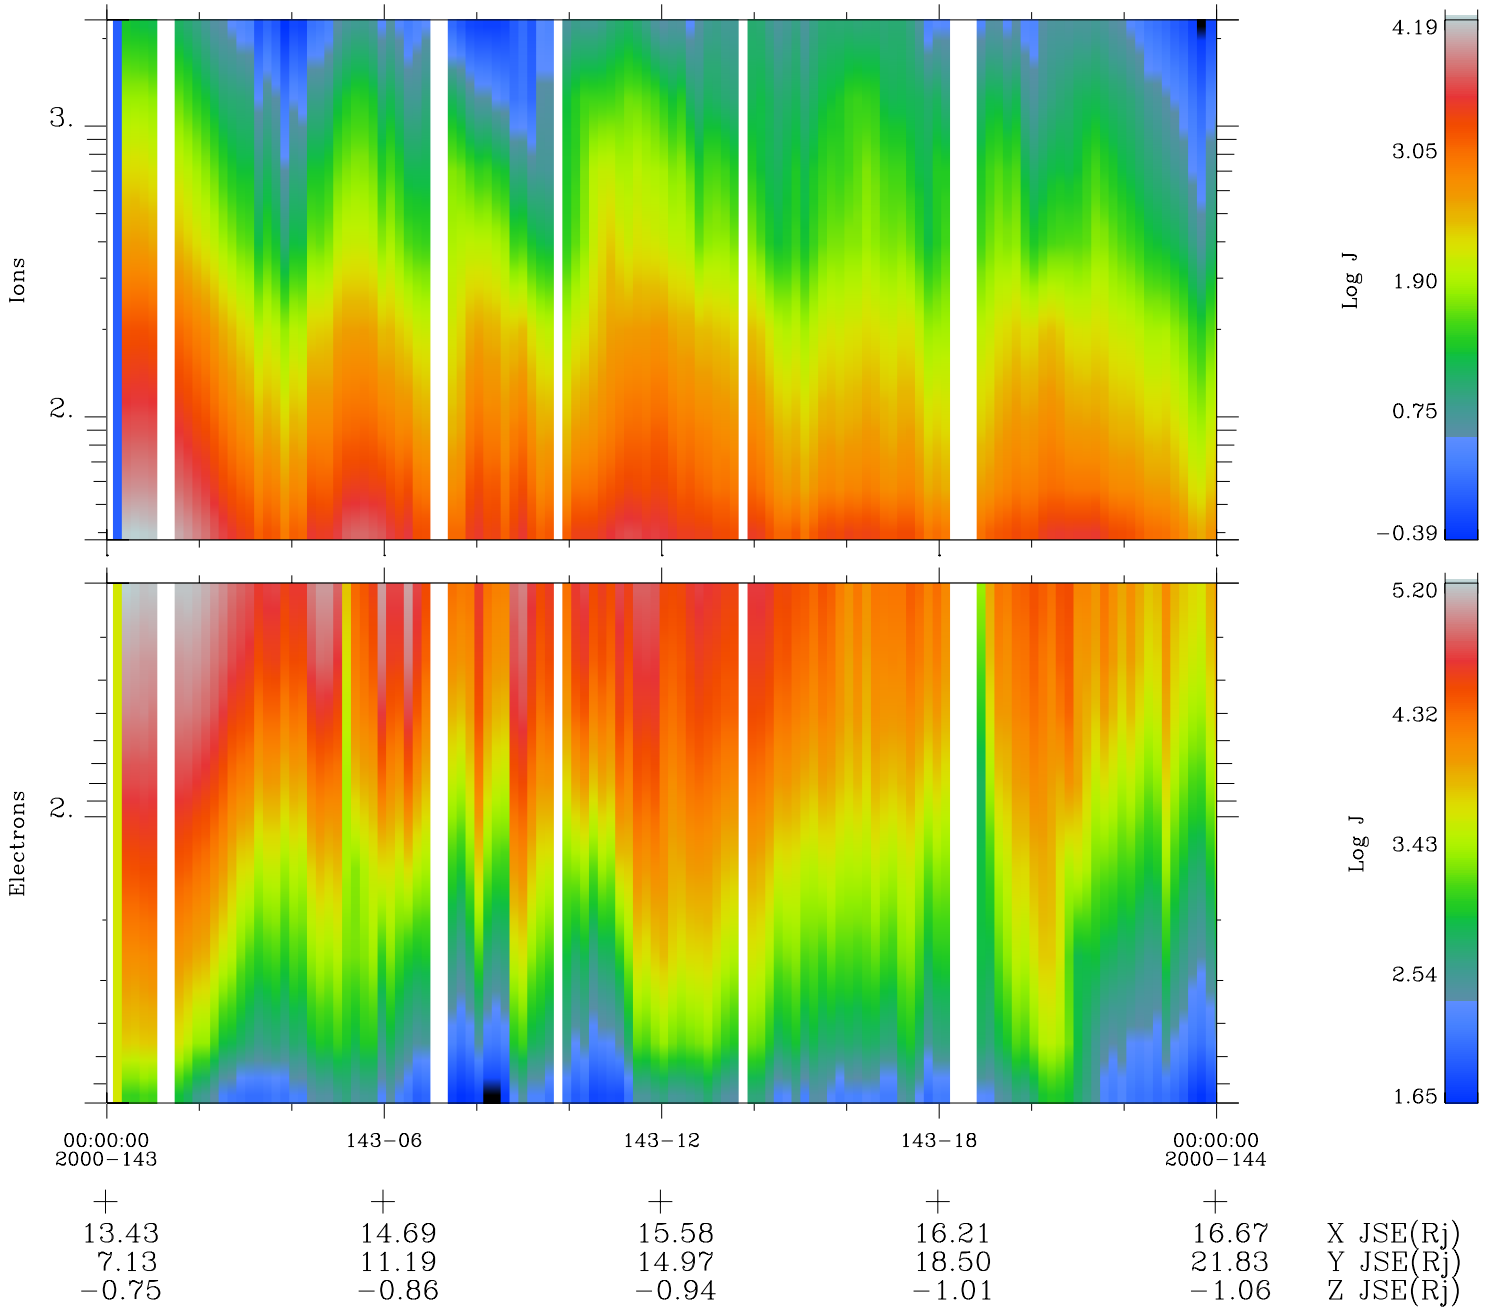

Galileo EPD Real Time Omni Spectrum 00143

Software Version: RTSPEC_OMNI V 1.20
 Data Production: 10-03-01
 Plot Production: Mon Sep 17 09:35:06 2001
 Color File: wondr3
 Geofactor File: 1.1

◇ = Jupiter look direction
 □ = Corotation look direction