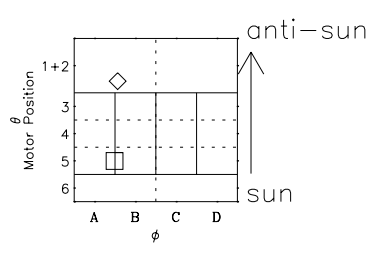

Galileo EPD Real Time Omni Spectrum 00143

Software Version: RTSPEC_OMNI V 1.20
 Data Production: 10-03-01
 Plot Production: Mon Sep 17 09:35:06 2001
 Color File: wondr3
 Geofactor File: 1.1

◇ = Jupiter look direction
 □ = Corotation look direction