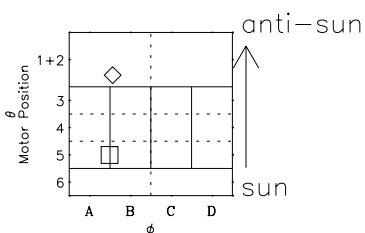

# Galileo EPD Real-Time Six-Sector 00143

Software Version: RTLINE\_R6 V 1.20  
Data Production: 10-03-01  
Plot Production: Mon Sep 17 09:37:03 2001

◇ = Jupiter look direction  
□ = Corotation look direction