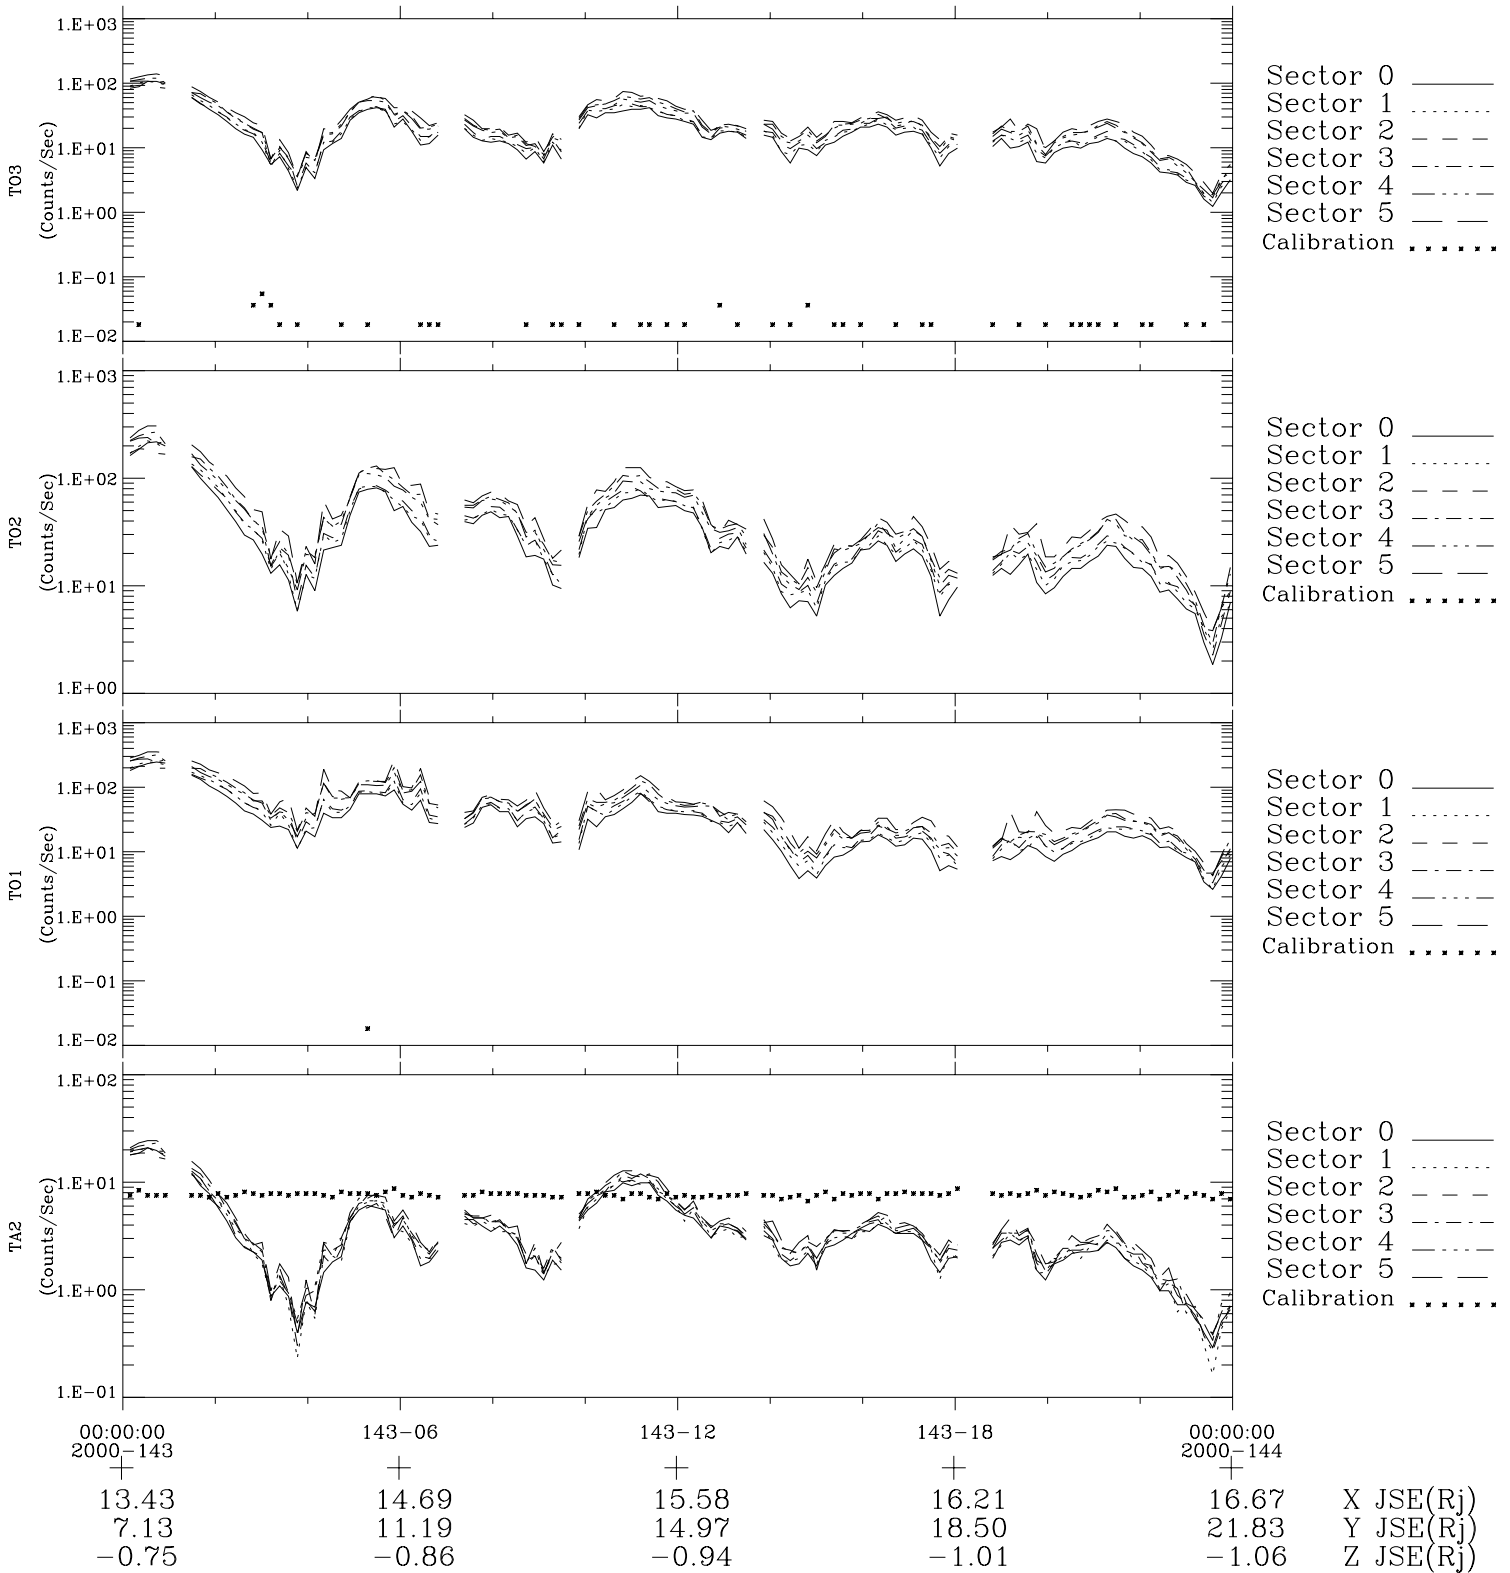

# Galileo EPD Real-Time Six-Sector 00143

Software Version: RTLINE\_R6 V 1.20  
Data Production: 10-03-01  
Plot Production: Mon Sep 17 09:37:03 2001

◇ = Jupiter look direction  
□ = Corotation look direction