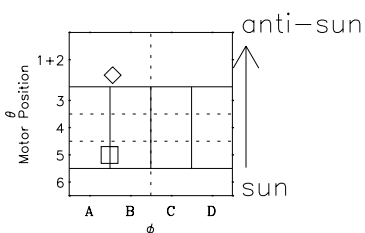

# Galileo EPD Real-Time Six-Sector 00143

Software Version: RTLINE\_R6 V 1.20  
Data Production: 10-03-01  
Plot Production: Mon Sep 17 09:37:02 2001

◇ = Jupiter look direction  
□ = Corotation look direction