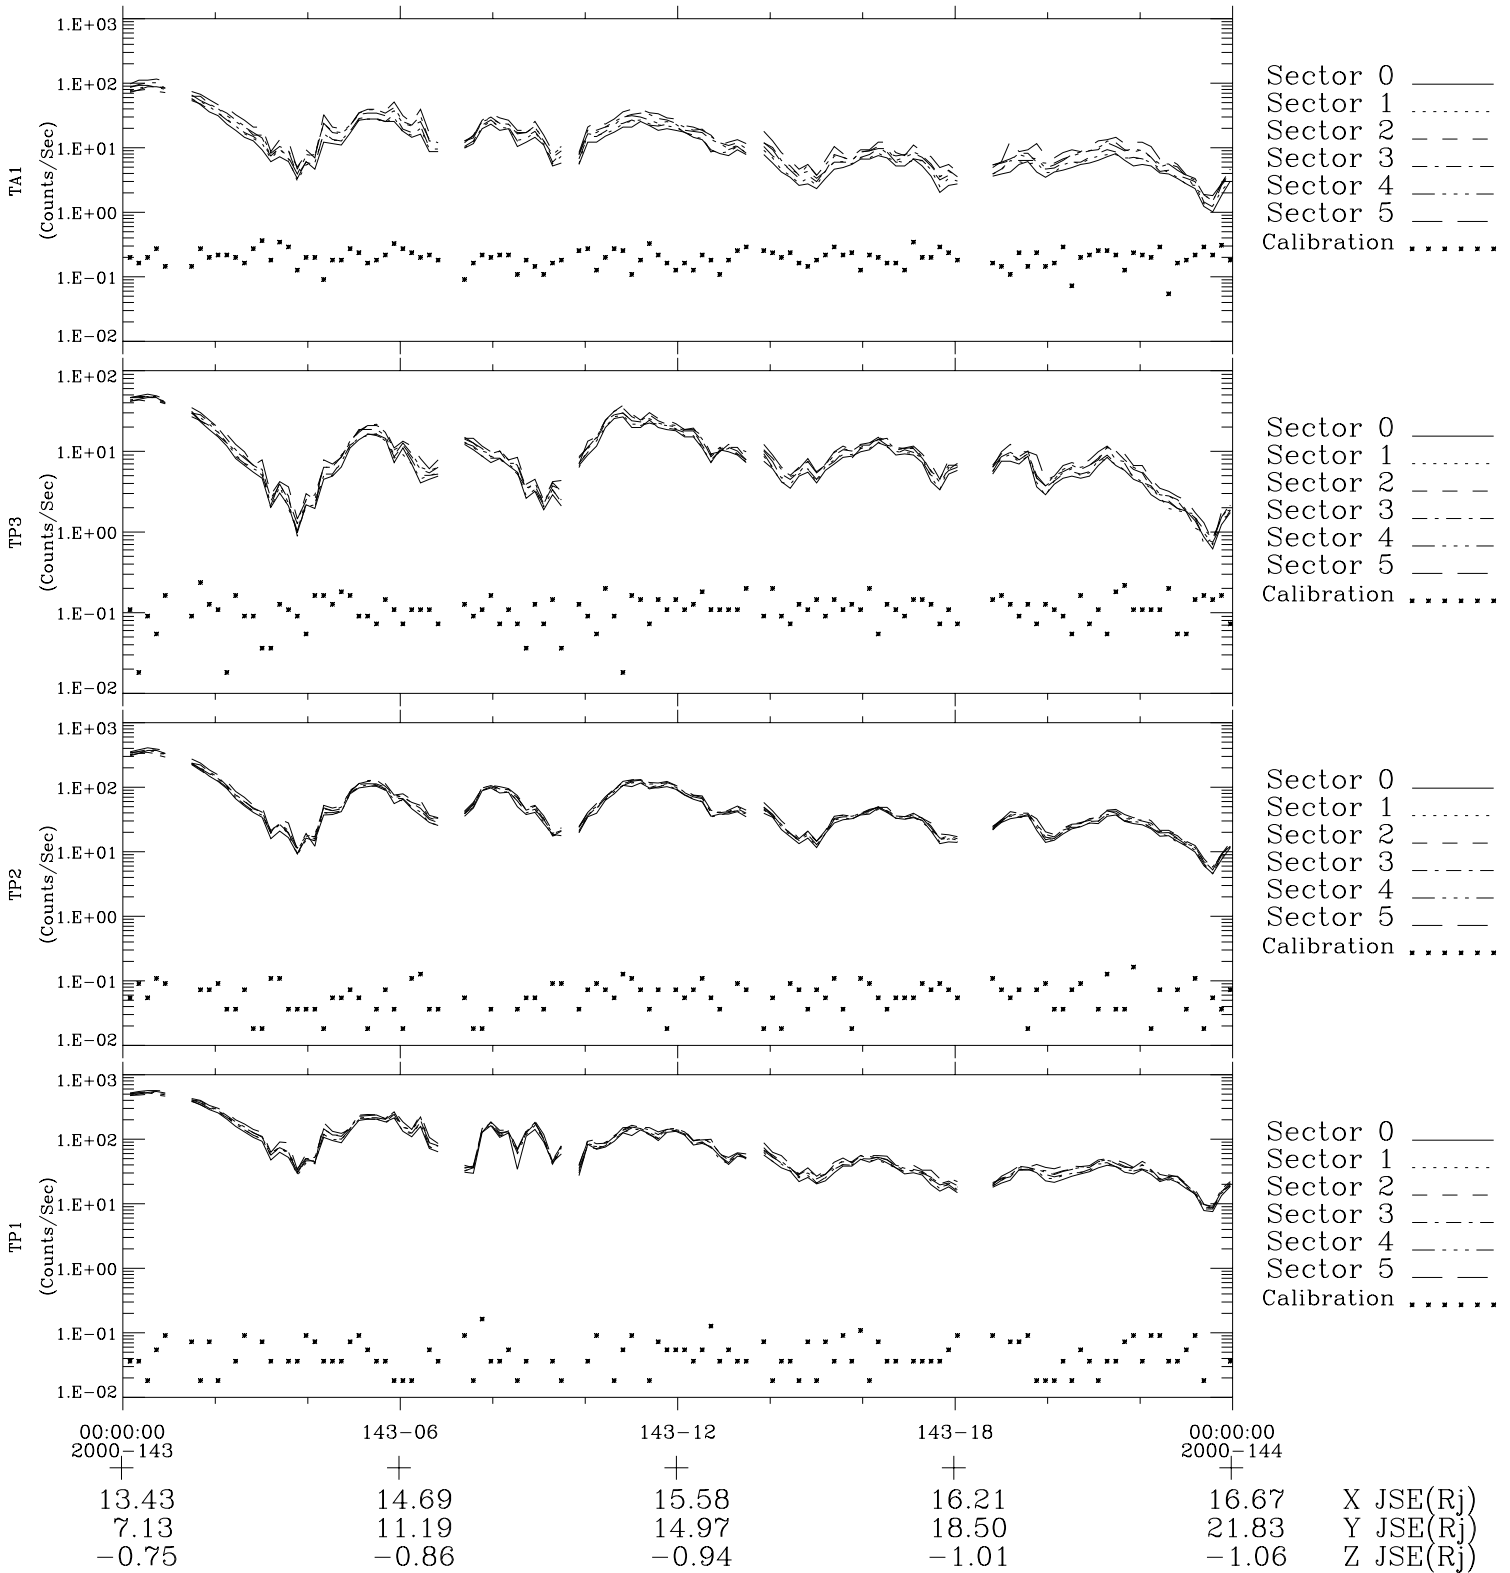

# Galileo EPD Real-Time Six-Sector 00143

Software Version: RTLINE\_R6 V 1.20  
Data Production: 10-03-01  
Plot Production: Mon Sep 17 09:37:02 2001

◇ = Jupiter look direction  
□ = Corotation look direction