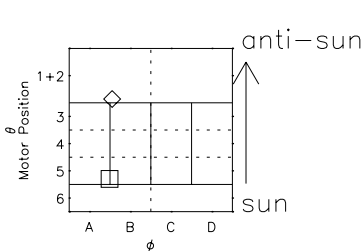

Galileo EPD Real Time R6 Electrons Spectra 00054

Software Version: RTSPEC_R6 V 1.20
 Data Production: 18-05-01
 Plot Production: Mon Sep 17 09:07:42 2001
 Color File: wondr3
 Geofactor File: 1.1

- ◇ = Jupiter look direction
- = Corotation look direction