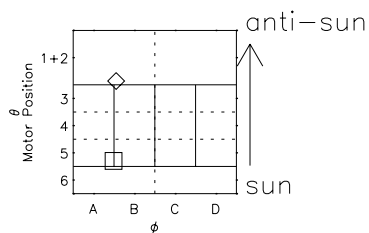

Galileo EPD Real Time R6 Ions Spectra 00054

Software Version: RTSPEC_R6 V 1.20
 Data Production: 18-05-01
 Plot Production: Mon Sep 17 09:07:40 2001
 Color File: wondr3
 Geofactor File: 1.1

- ◇ = Jupiter look direction
- = Corotation look direction