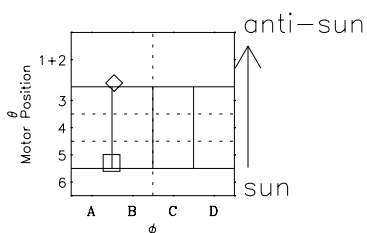

Galileo EPD Real-Time Six-Sector 00054

Software Version: RTLINE_R6 V 1.20
Data Production: 18-05-01
Plot Production: Mon Sep 17 09:08:20 2001

- ◇ = Jupiter look direction
- = Corotation look direction