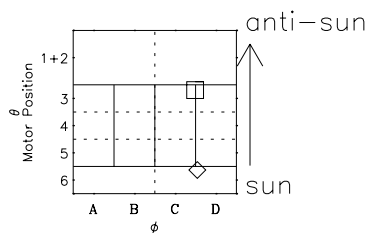

Galileo EPD Real-Time Omni 00053

Software Version: RTLINE_OMNI V 1.20
Data Production: 10-03-01
Plot Production: Mon Sep 17 09:02:13 2001

◇ = Jupiter look direction
□ = Corotation look direction