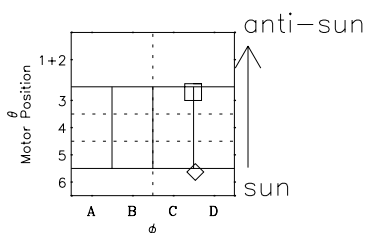

Galileo EPD Real-Time Six-Sector 00053

Software Version: RTLINE_R6 V 1.20
Data Production: 10-03-01
Plot Production: Mon Sep 17 09:02:19 2001

- ◇ = Jupiter look direction
- = Corotation look direction