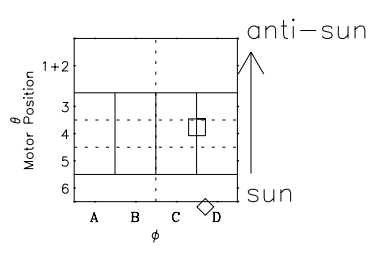

Galileo EPD Real Time Omni Spectrum 00052

Software Version: RTSPEC_OMNI V 1.20
 Data Production: 10-03-01
 Plot Production: Mon Sep 17 08:53:02 2001
 Color File: wondr3
 Geofactor File: 1.1

◇ = Jupiter look direction
 □ = Corotation look direction