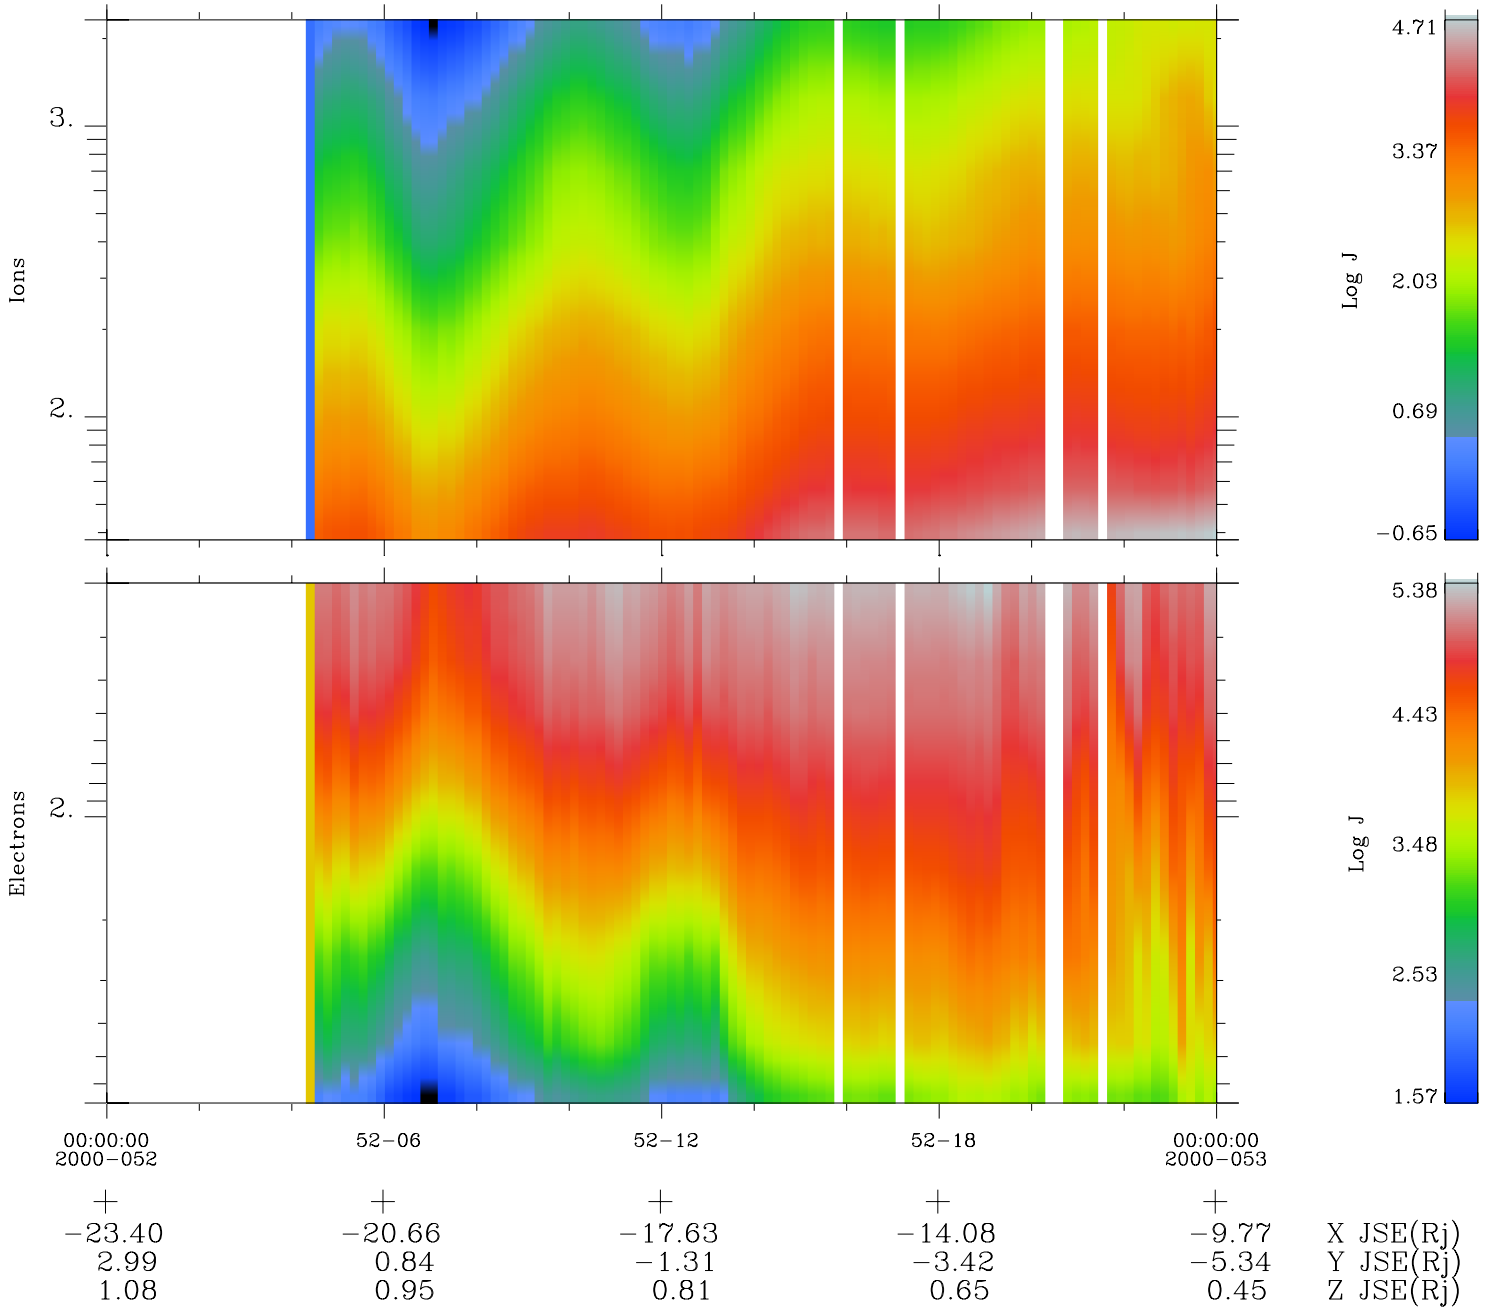

Galileo EPD Real Time Omni Spectrum 00052

Software Version: RTSPEC_OMNI V 1.20
 Data Production: 10-03-01
 Plot Production: Mon Sep 17 08:53:02 2001
 Color File: wondr3
 Geofactor File: 1.1

◇ = Jupiter look direction
 □ = Corotation look direction