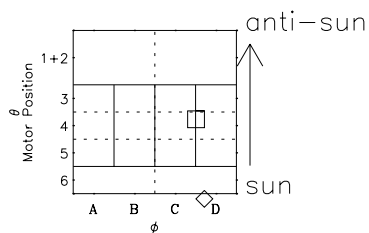

Galileo EPD Real-Time Omni 00052

Software Version: RTLINE_OMNI V 1.20
Data Production: 10-03-01
Plot Production: Mon Sep 17 08:54:42 2001

- ◇ = Jupiter look direction
- = Corotation look direction