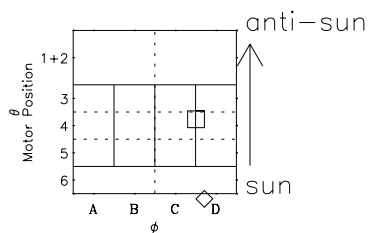

Galileo EPD Real-Time Omni 00052

Software Version: RTLINE_OMNI V 1.20
Data Production: 10-03-01
Plot Production: Mon Sep 17 08:54:42 2001

◇ = Jupiter look direction
□ = Corotation look direction