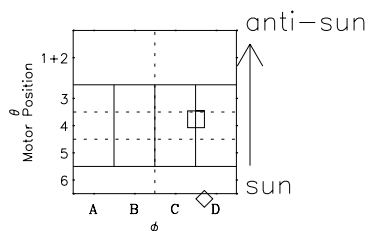

Galileo EPD Real-Time Omni 00052

Software Version: RTLINE_OMNI V 1.20
Data Production: 10-03-01
Plot Production: Mon Sep 17 08:54:41 2001

◇ = Jupiter look direction
□ = Corotation look direction