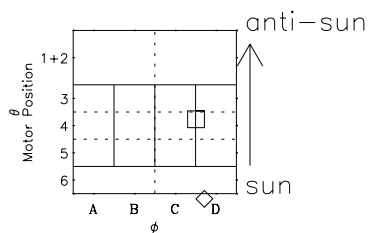

# Galileo EPD Real-Time Omni 00052

Software Version: RTLINE\_OMNI V 1.20  
Data Production: 10-03-01  
Plot Production: Mon Sep 17 08:54:41 2001

- ◇ = Jupiter look direction
- = Corotation look direction