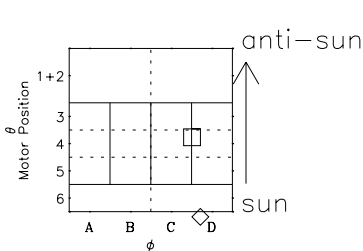

Galileo EPD Real-Time Six-Sector 00052

Software Version: RTLINE_R6 V 1.20
Data Production: 10-03-01
Plot Production: Mon Sep 17 08:54:49 2001

◇ = Jupiter look direction
□ = Corotation look direction