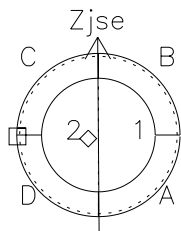

Galileo EPD Real-Time Six-Sector 00052

Software Version: RTLINE_R6 V 1.20
Data Production: 10-03-01
Plot Production: Mon Sep 17 08:54:49 2001

◇ = Jupiter look direction
□ = Corotation look direction