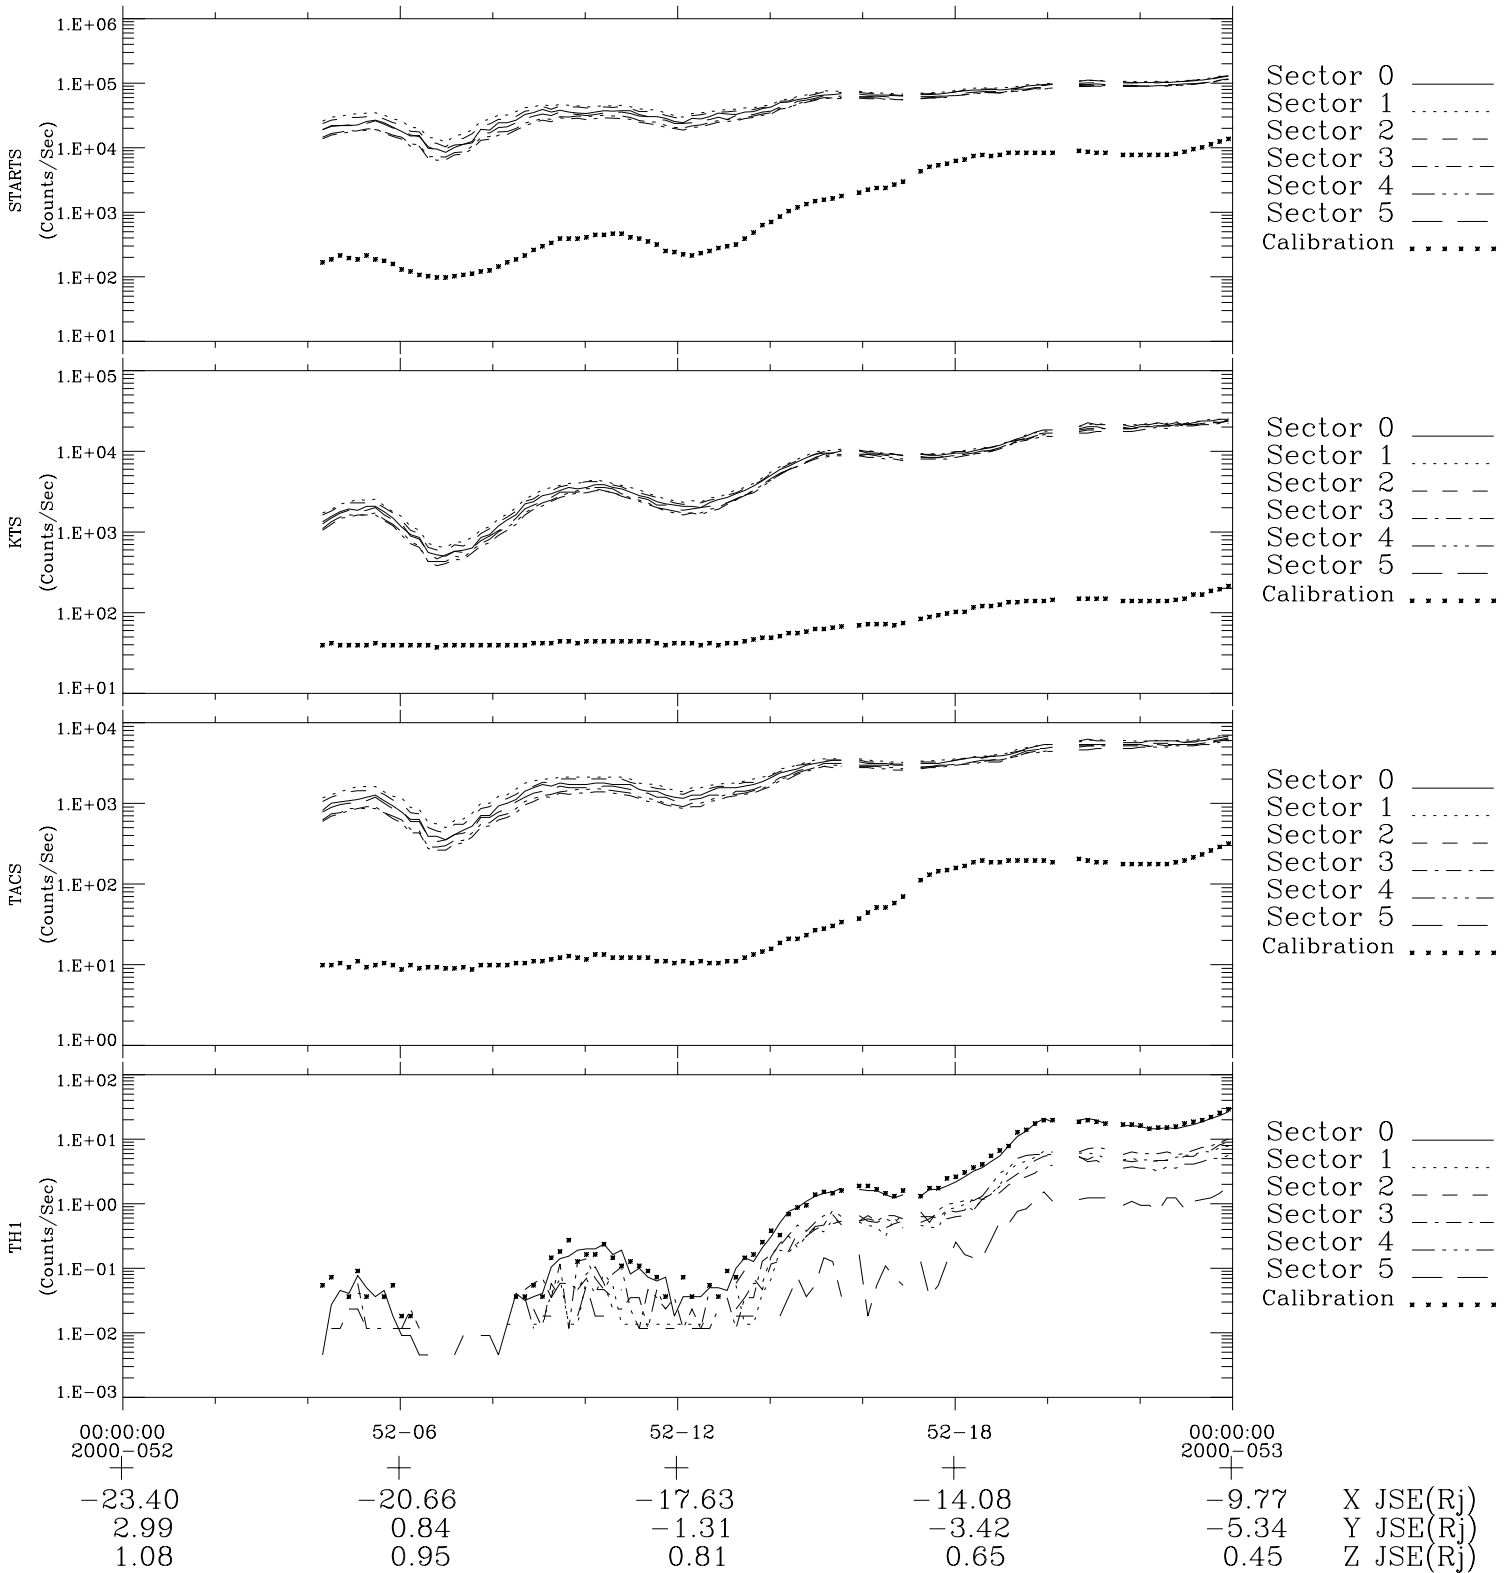

Galileo EPD Real-Time Six-Sector 00052

Software Version: RTLINE_R6 V 1.20
Data Production: 10-03-01
Plot Production: Mon Sep 17 08:54:49 2001

◇ = Jupiter look direction
□ = Corotation look direction