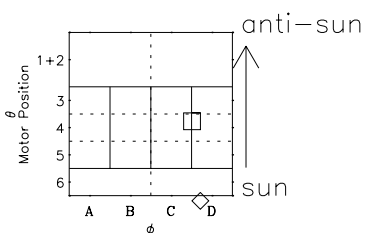

Galileo EPD Real-Time Six-Sector 00052

Software Version: RTLINE_R6 V 1.20
Data Production: 10-03-01
Plot Production: Mon Sep 17 08:54:47 2001

◇ = Jupiter look direction
□ = Corotation look direction