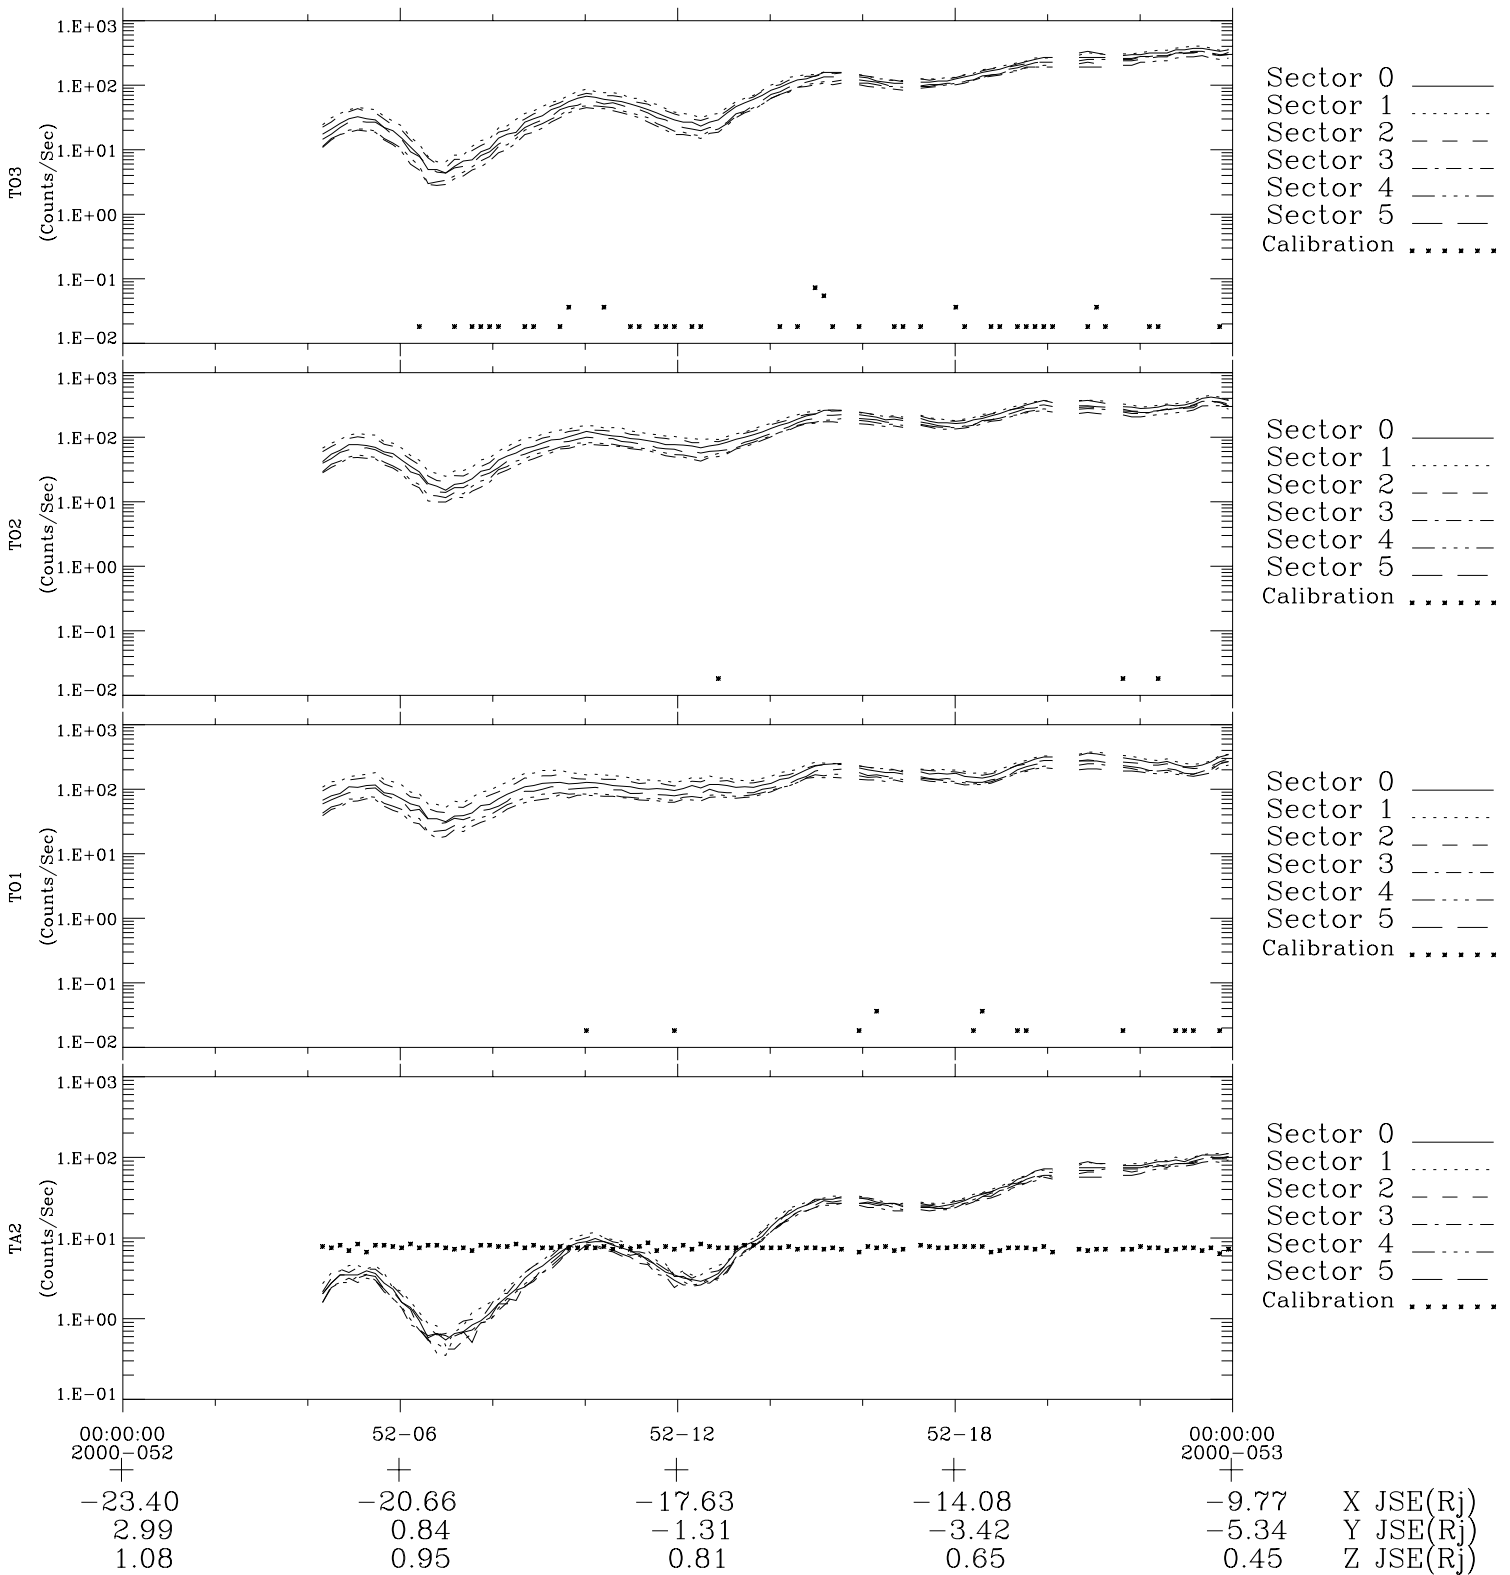

Galileo EPD Real-Time Six-Sector 00052

Software Version: RTLINE_R6 V 1.20
Data Production: 10-03-01
Plot Production: Mon Sep 17 08:54:47 2001

◇ = Jupiter look direction
□ = Corotation look direction