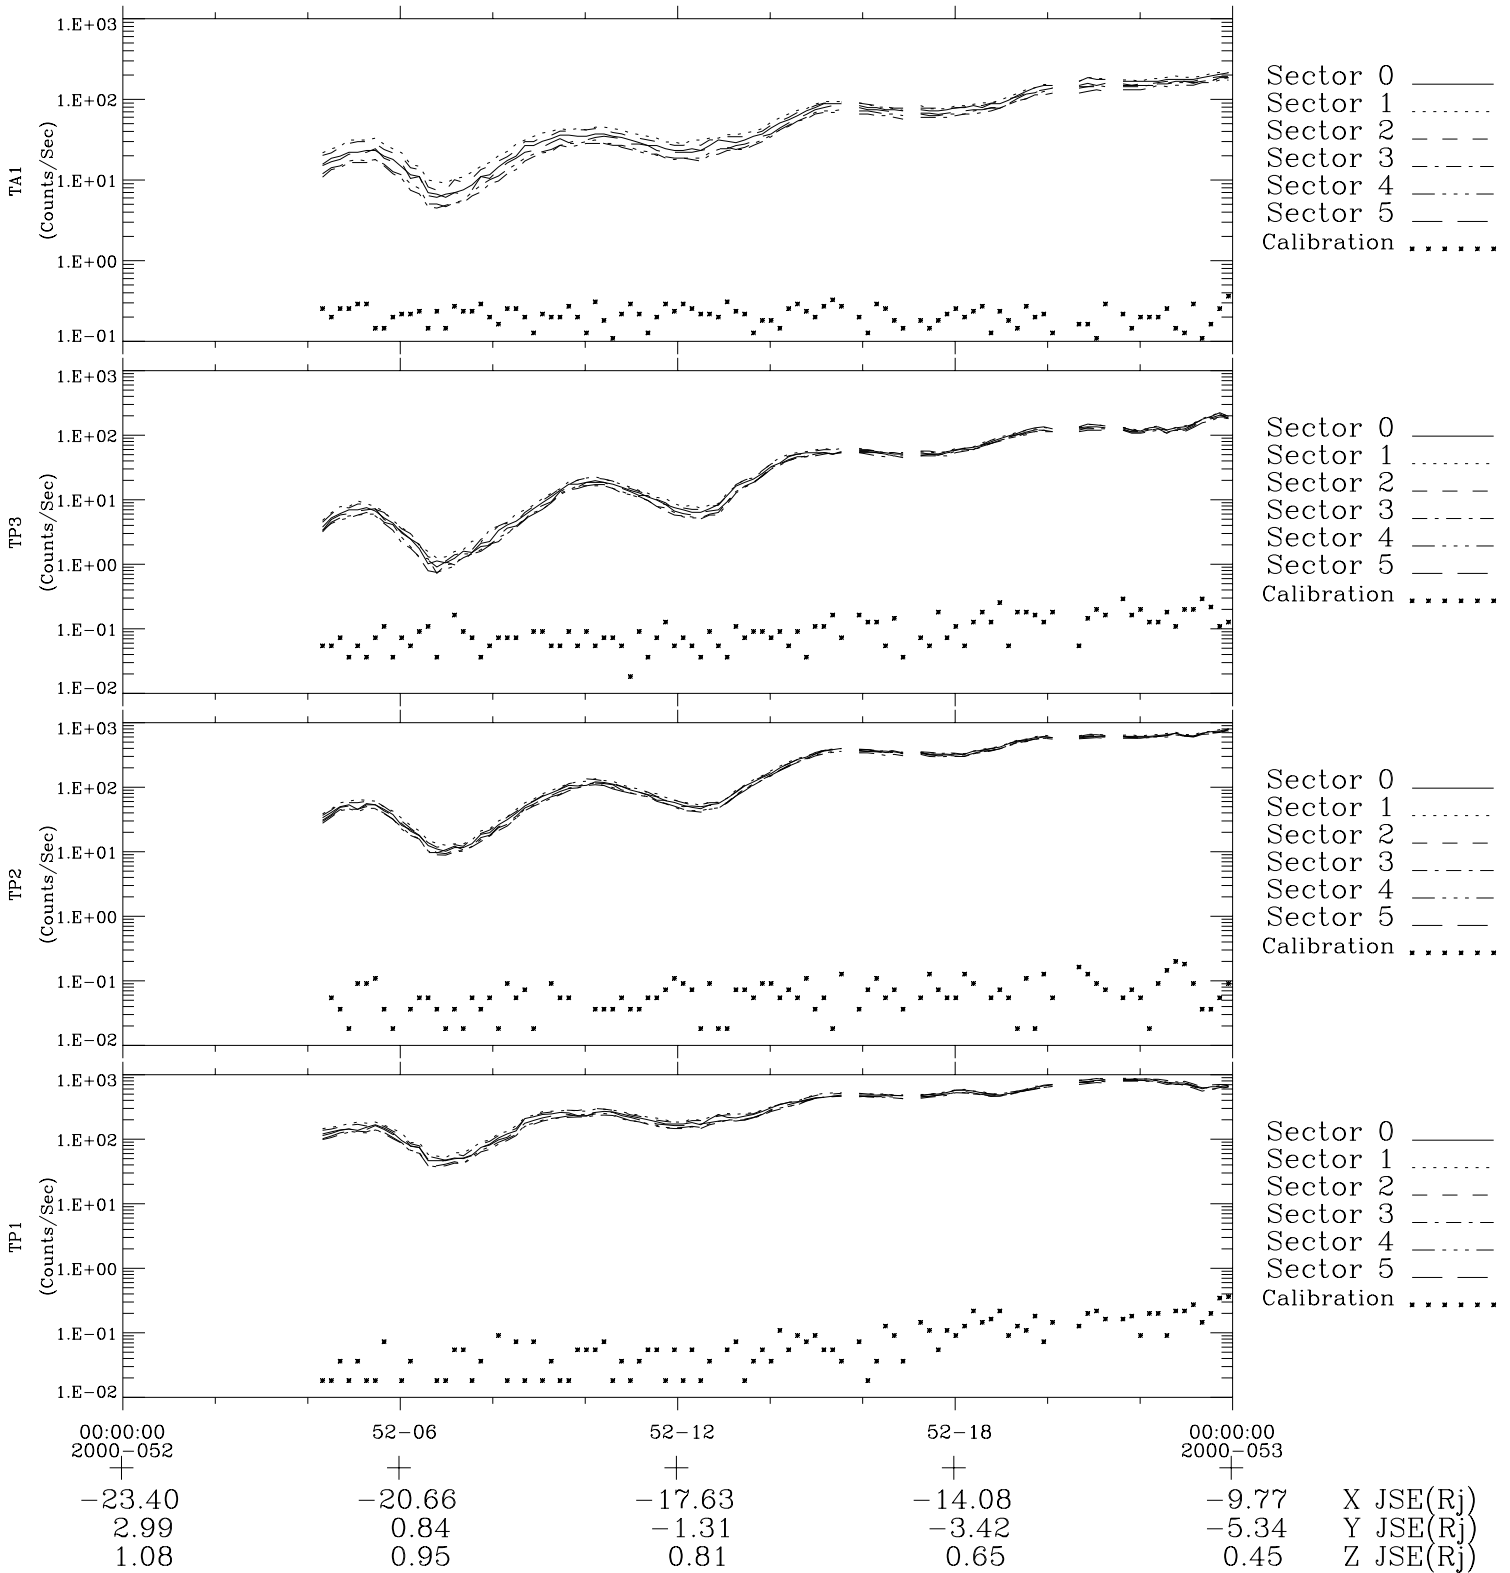

# Galileo EPD Real-Time Six-Sector 00052

Software Version: RTLINE\_R6 V 1.20  
Data Production: 10-03-01  
Plot Production: Mon Sep 17 08:54:47 2001

◇ = Jupiter look direction  
□ = Corotation look direction