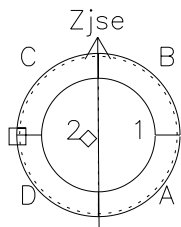

# Galileo EPD Real-Time Six-Sector 00052

Software Version: RTLINE\_R6 V 1.20  
Data Production: 10-03-01  
Plot Production: Mon Sep 17 08:54:47 2001

◇ = Jupiter look direction  
□ = Corotation look direction