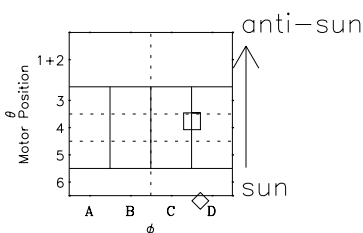

# Galileo EPD Real-Time Six-Sector 00052

Software Version: RTLINE\_R6 V 1.20  
Data Production: 10-03-01  
Plot Production: Mon Sep 17 08:54:47 2001

◇ = Jupiter look direction  
□ = Corotation look direction